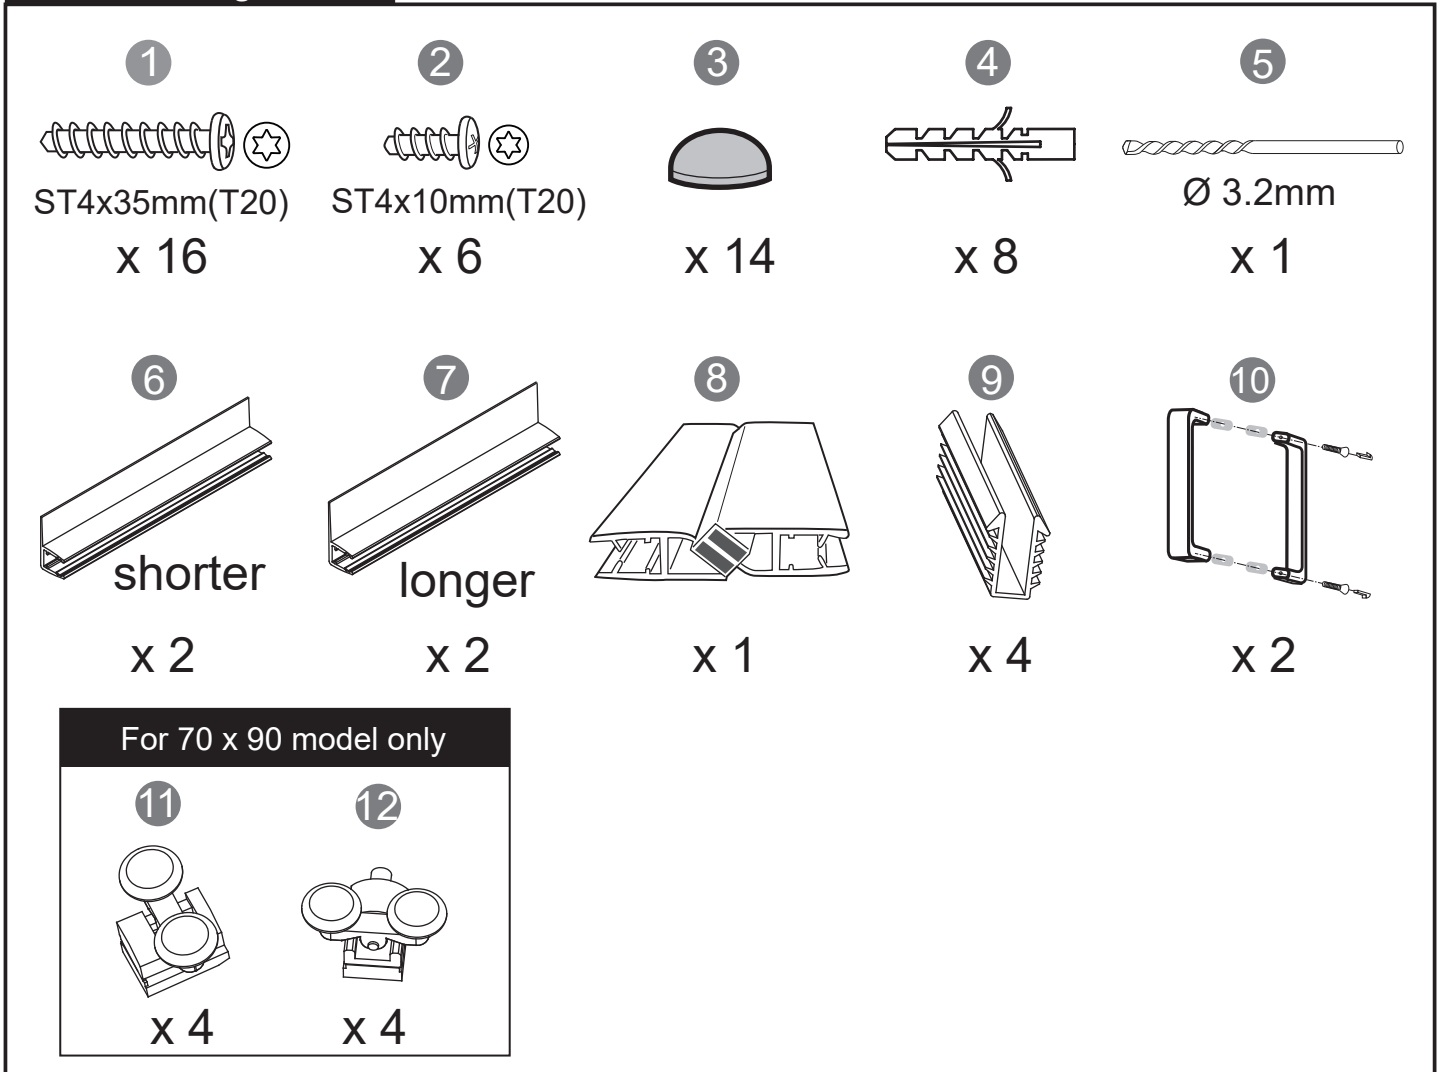

## Getting Start:

	<p>This product fulfils the EN14428 standard</p>		<p>Googles are recommended to protect the eyes</p>
	<p>All glass used are tempered security glass</p>		<p>Caution: Always Handle Glass With Care! Always protect the edges and corners of the glass when assembling.</p>
	<p>2 people are recommended to assemble this shower enclosure</p>		<p>Gloves are recommended to prevent slippery on glass</p>

## Accessories Bags:

**Measurement:**

<b>Model</b>	<b>A</b>	<b>B</b>	<b>C</b>
<b>90x90</b>	900mm	900mm	545mm
<b>80x80</b>	800mm	800mm	410mm
<b>70x90 (reversible)</b>	700/900mm	900/700mm	385mm

6

	A	B
90x90	890~910mm	890~910mm
80x80	790~810mm	790~810mm
70x90	690~710mm / 890~910mm	890~910mm / 690~710mm