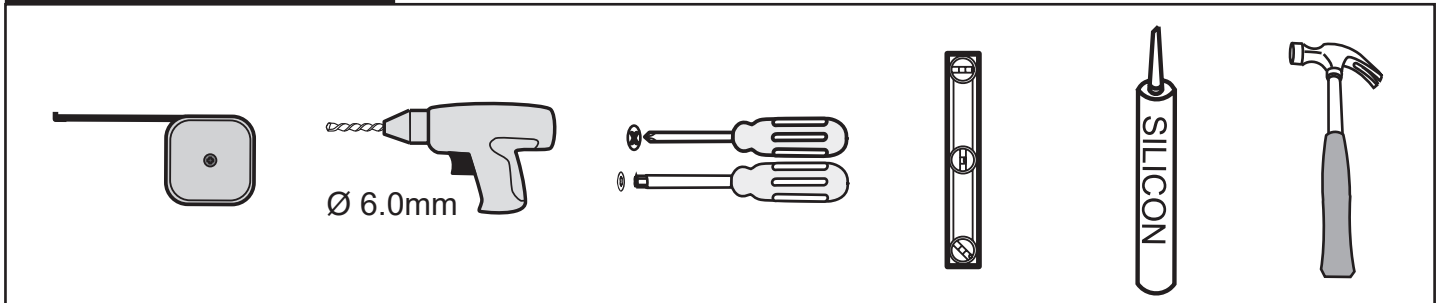

Getting Start:

	This product fulfils the EN14428 standard		Googles are recommended to protect the eyes
	All glass used are tempered security glass		Caution: Always Handle Glass With Care! Always protect the edges and corners of the glass when assembling.
	2 people are recommended to assemble this shower enclosure		Gloves are recommended to prevent slippery on glass

Tools Needed: