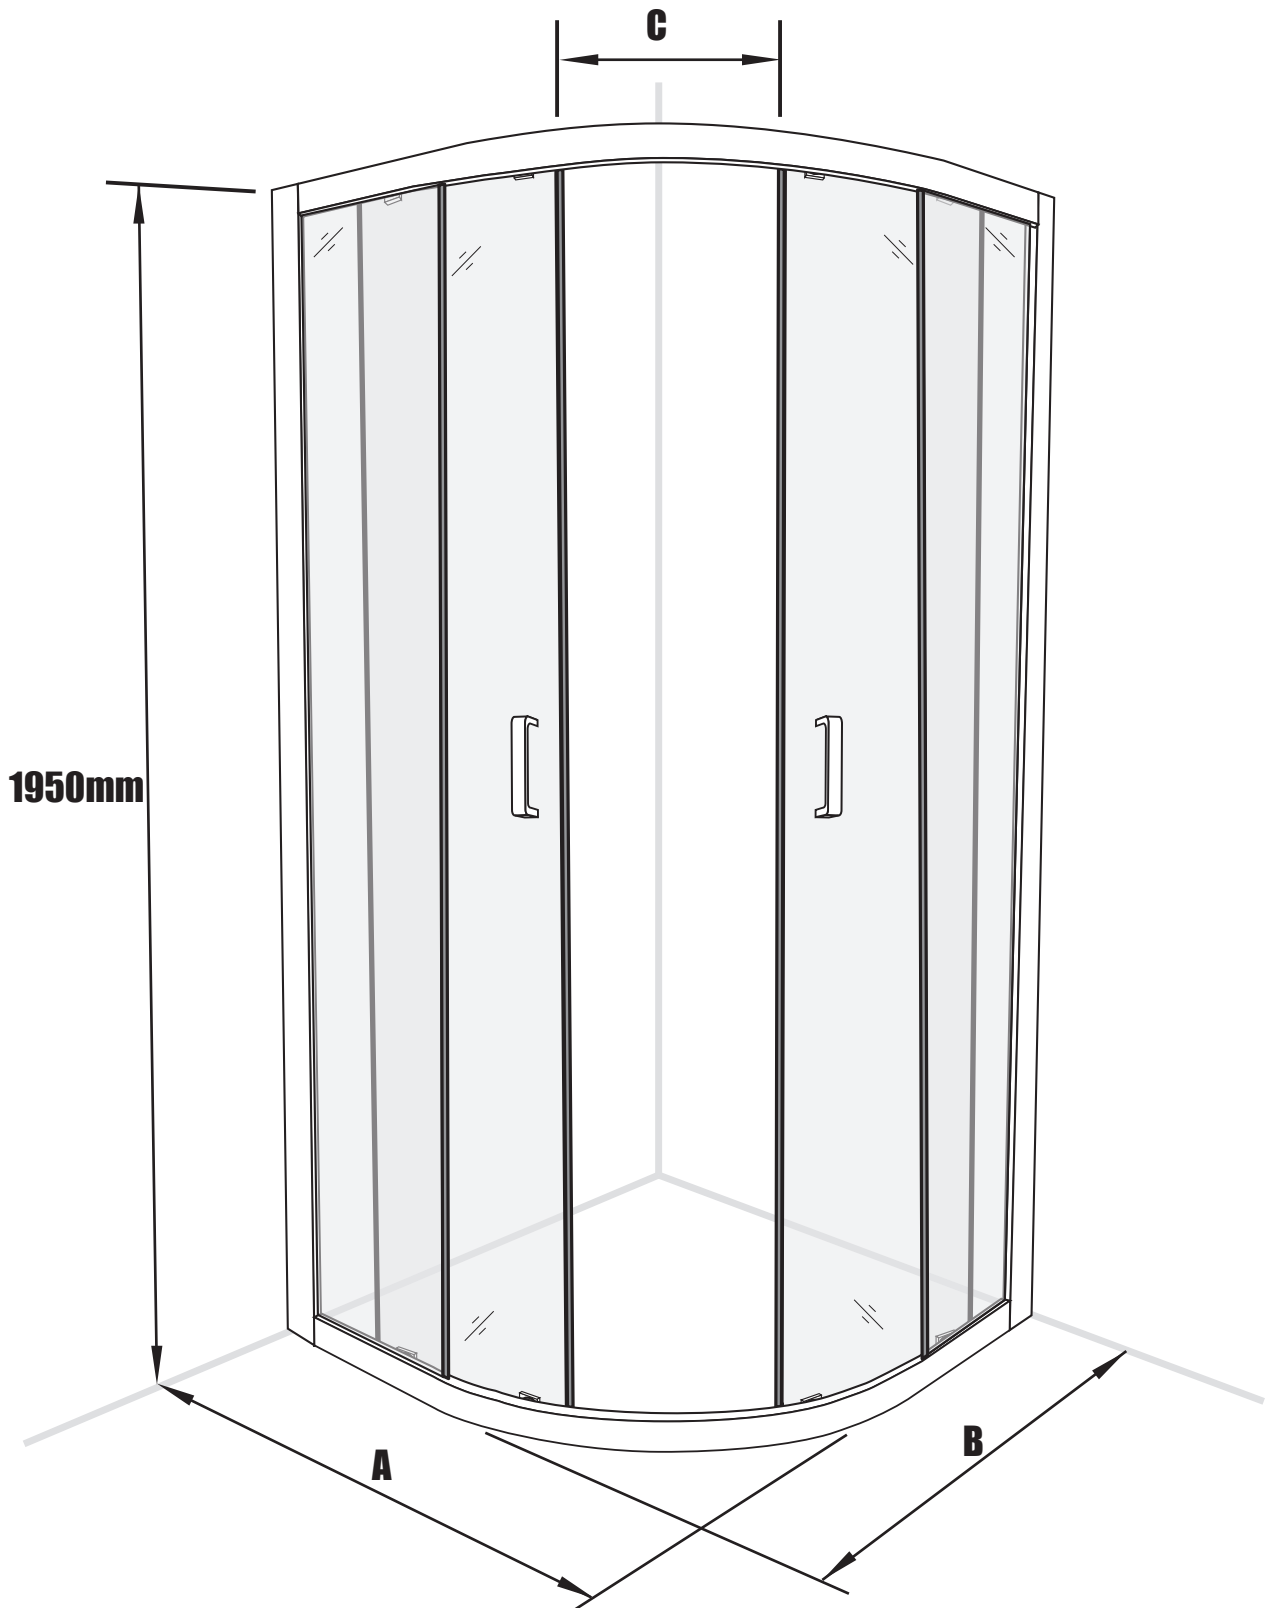

## Getting Start:

	<p>This product fulfils the EN14428 standard</p>		<p>Googles are recommended to protect the eyes</p>
	<p>All glass used are tempered security glass</p>		<p>Caution: Always Handle Glass With Care! Always protect the edges and corners of the glass when assembling.</p>
	<p>2 people are recommended to assemble this shower enclosure</p>		<p>Gloves are recommended to prevent slippery on glass</p>

## Accessories Bags:

**Measurement:**

<b>Model</b>	<b>A</b>	<b>B</b>	<b>C</b>
<b>90x90</b>	900mm	900mm	545mm
<b>80x80</b>	800mm	800mm	410mm
<b>70x90 (reversible)</b>	700/900mm	900/700mm	385mm

6

	A	B
90x90	890~910mm	890~910mm
80x80	790~810mm	790~810mm
70x90	690~710mm / 890~910mm	890~910mm / 690~710mm