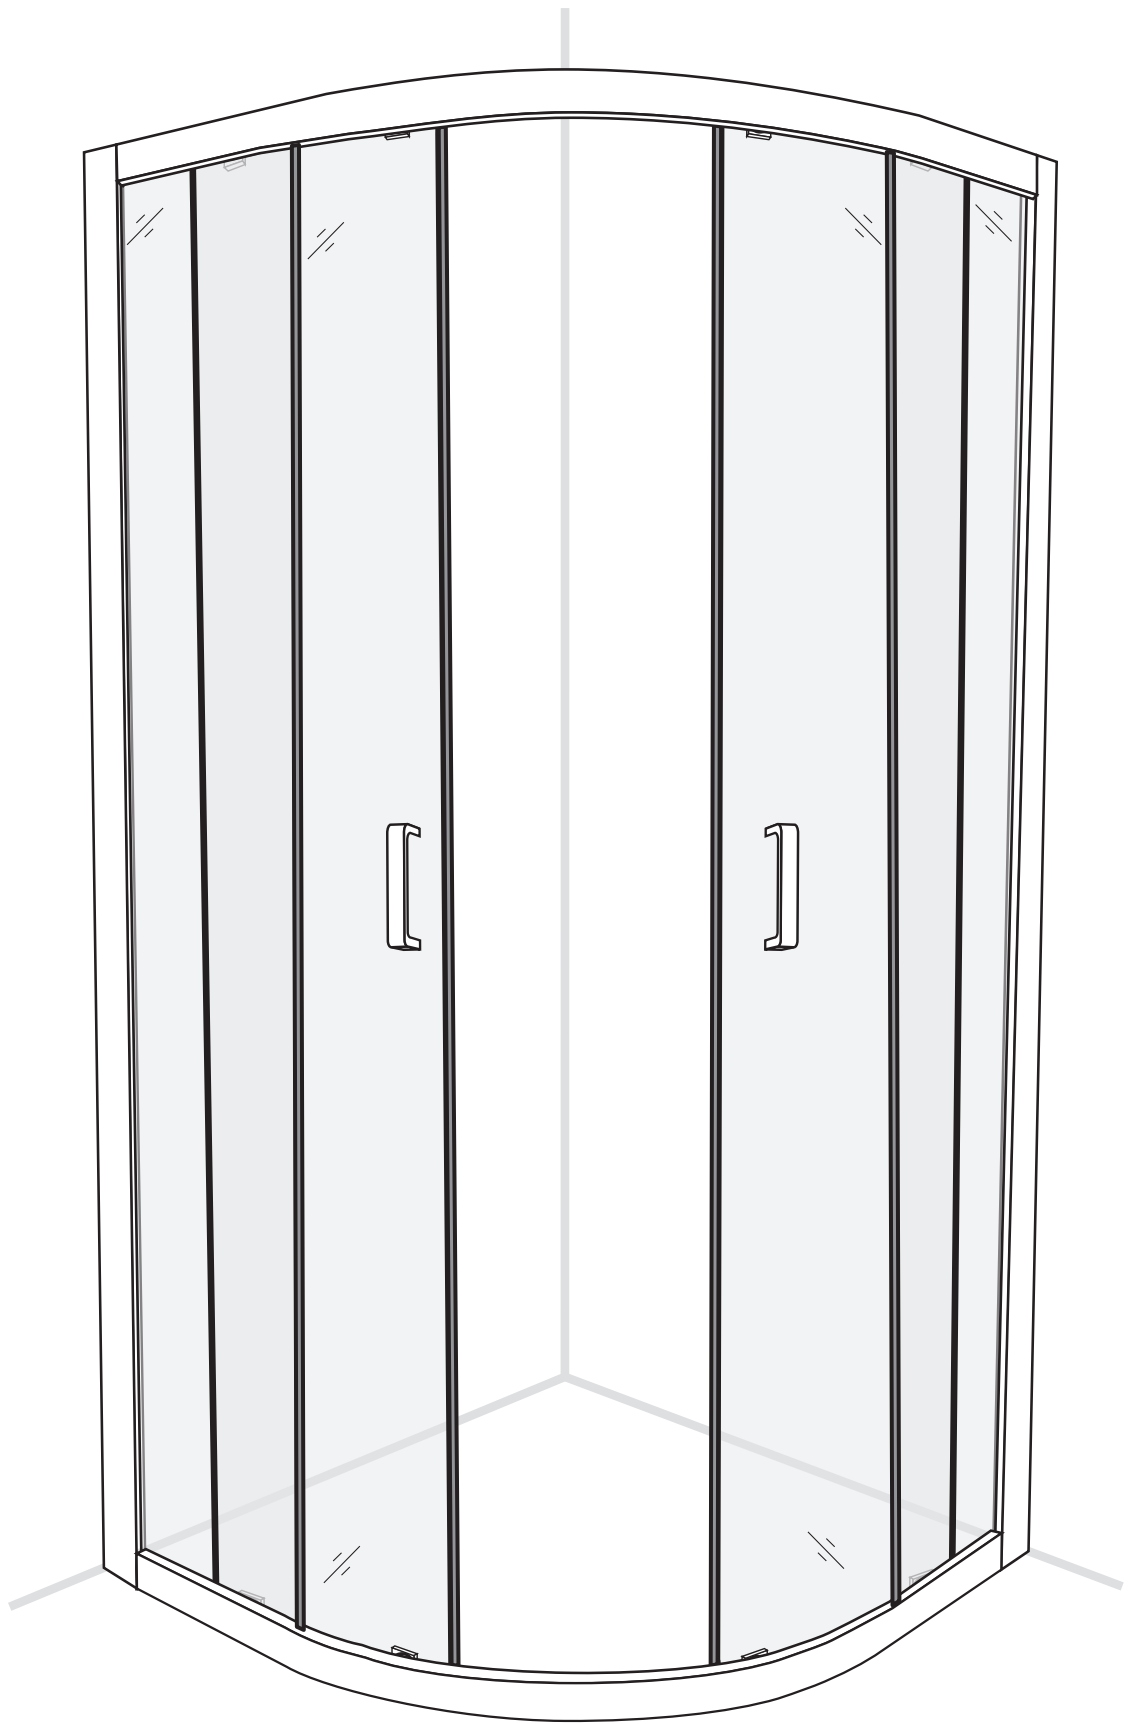

# NORO®

Snow R

## Getting Start:

	<p>This product fulfils the EN14428 standard</p>		<p>Googles are recommended to protect the eyes</p>
	<p>All glass used are tempered security glass</p>		<p>Caution: Always Handle Glass With Care! Always protect the edges and corners of the glass when assembling.</p>
	<p>2 people are recommended to assemble this shower enclosure</p>		<p>Gloves are recommended to prevent slippery on glass</p>

## Accessories Bags:

**Measurement:**

<b>Model</b>	<b>A</b>	<b>B</b>	<b>C</b>
<b>90x90</b>	900mm	900mm	545mm
<b>80x80</b>	800mm	800mm	410mm
<b>70x90 (reversible)</b>	700/900mm	900/700mm	385mm

6

	A	B
90x90	890~910mm	890~910mm
80x80	790~810mm	790~810mm
70x90	690~710mm / 890~910mm	890~910mm / 690~710mm