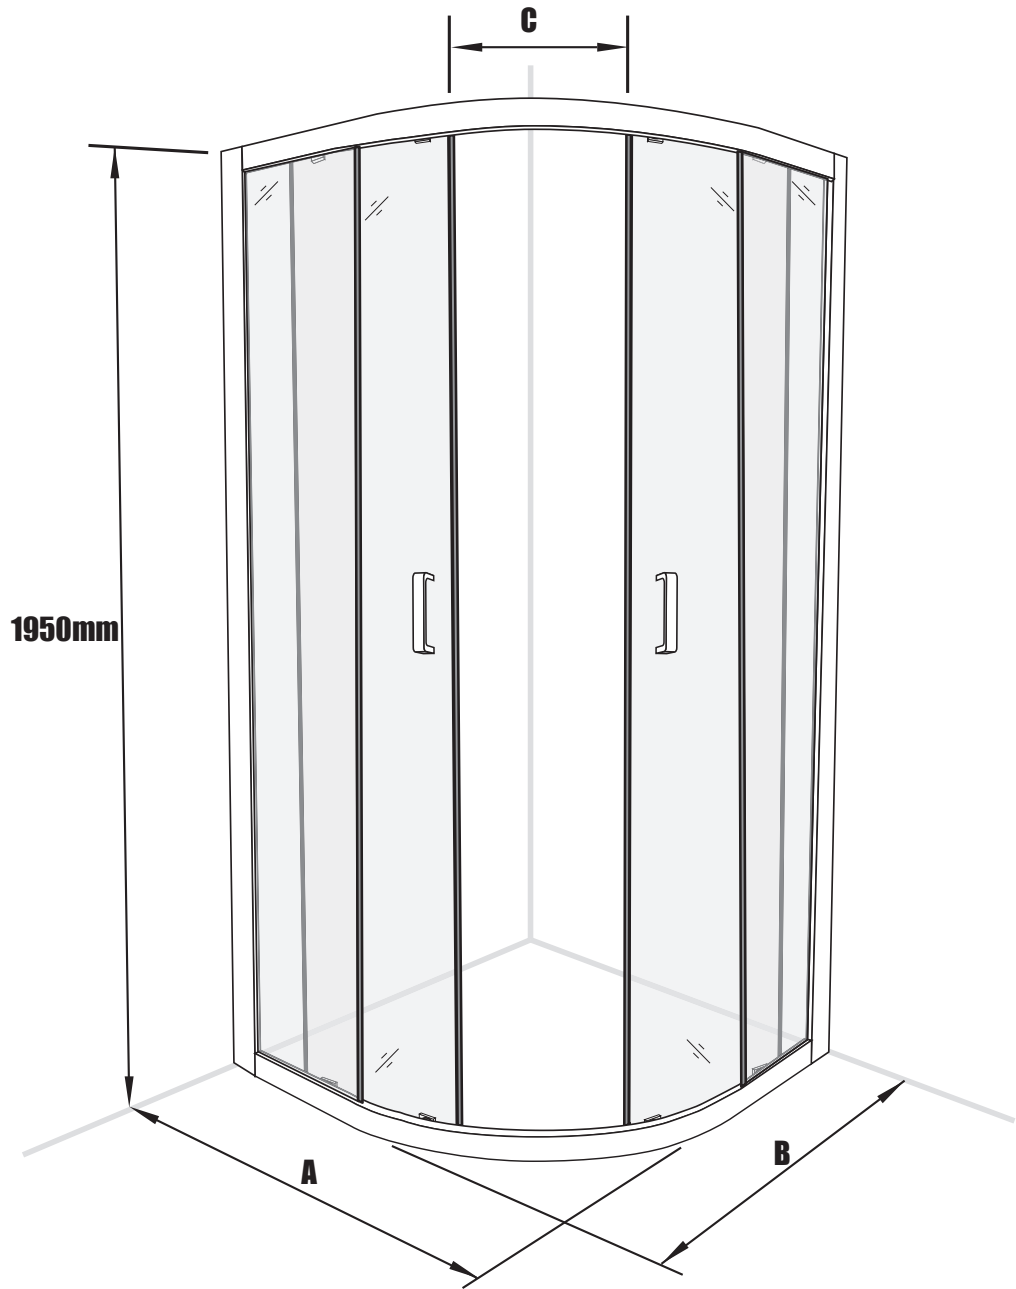

NORO®

SNOW

Model	A	B	C
90x90	900mm	900mm	545mm
80x80	800mm	800mm	410mm
70x90 (reversible)	700/900mm	900/700mm	385mm