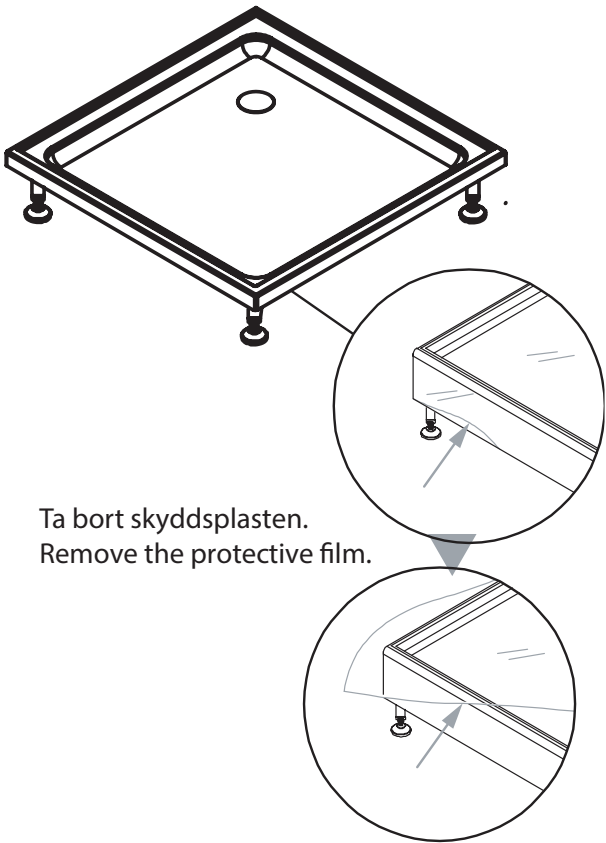

1

Ta bort skyddsplasten.
Remove the protective film.

2

3

4