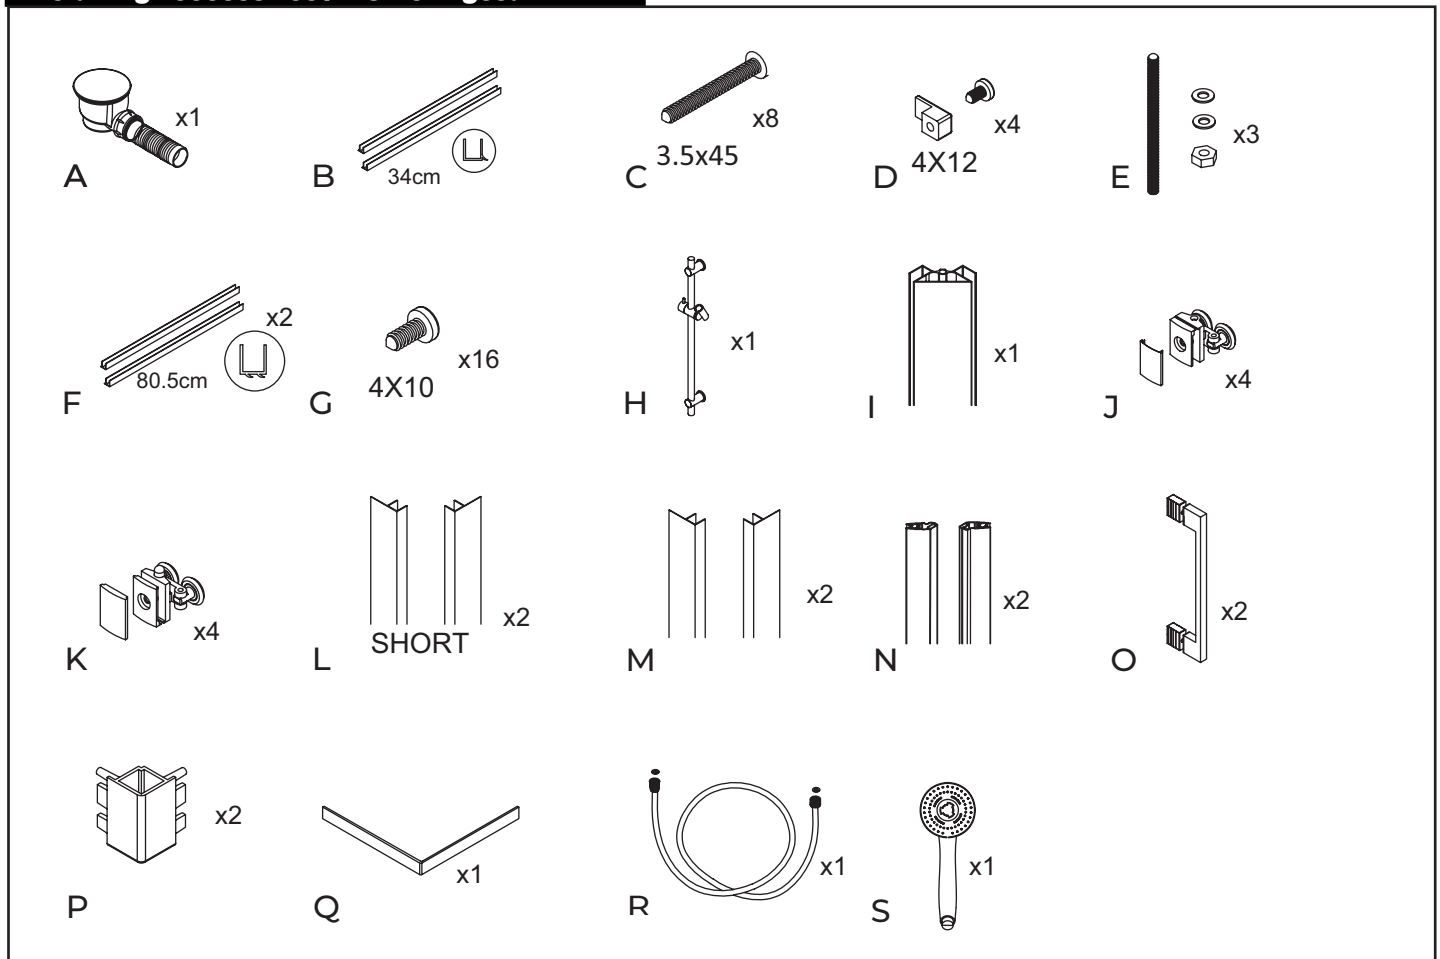

Installing Accessories / Monteringsset