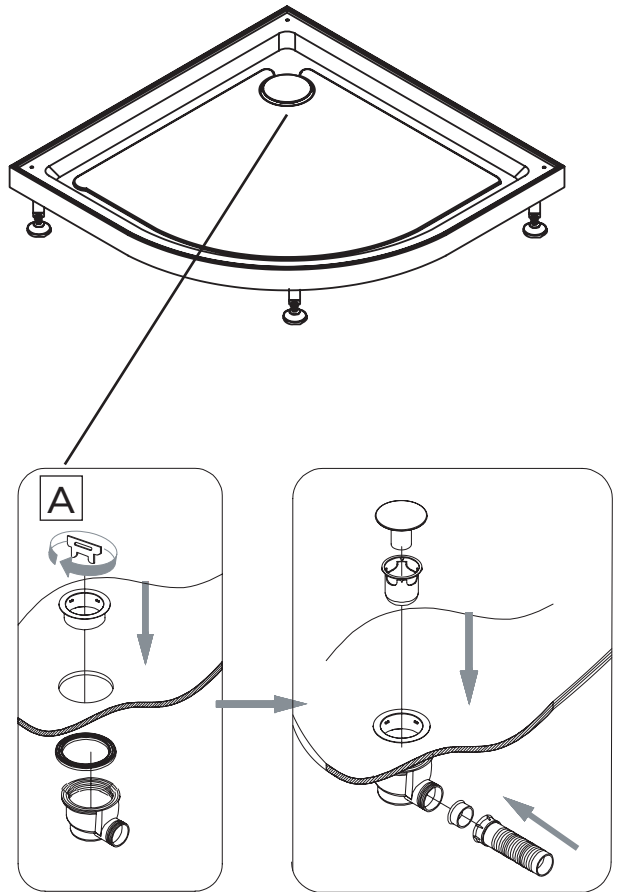

NORO®

SEA ROUND 90x90

Monteringsanvisning
Installasjon
Asennusohjeet
Installation
Instruction manual

Getting started / Komma igång

	<p>This product fulfils the EN14428 standard and the EN 14527 standard</p>		<p>Goggles are recommended to protect the eyes</p>
 EN12150	<p>All glass used are tempered security glass</p>		<p>Caution: Always Handle Glass With Care! Always protect the edges and corners of the glass when assembling.</p>
	<p>2 people are recommended to assemble this shower enclosure</p>		<p>Gloves are recommended to prevent slippery on glass</p>

Tools needed / Verktyg

Installing Accessories / Monteringsat

1

Ta bort skyddsplasten.
Remove the protective film.

2

3

4

5