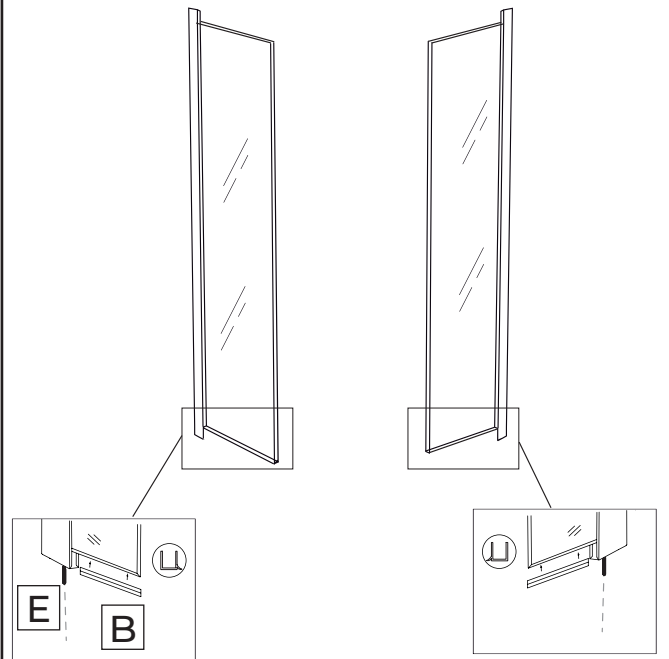

1

Ta bort skyddsplasten.
Remove the protective film.

2

3

4