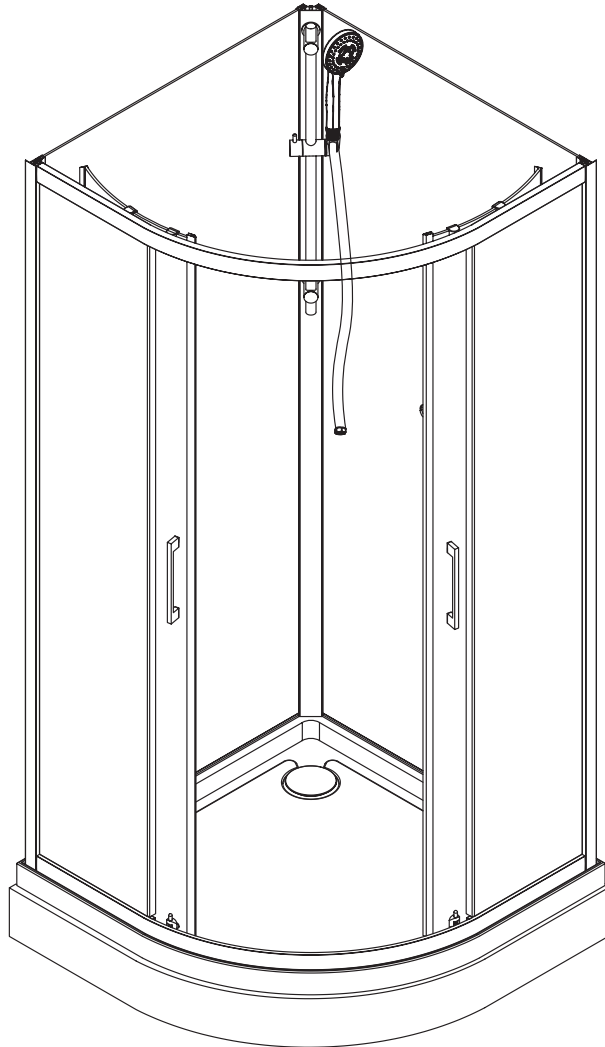

NORO®

SEA ROUND 90x90

Monteringsanvisning
Installasjon
Asennusohjeet
Installation
Instruction manual

Getting started / Komma igång

	<p>This product fulfils the EN14428 standard and the EN 14527 standard</p>		<p>Goggles are recommended to protect the eyes</p>
 EN12150	<p>All glass used are tempered security glass</p>		<p>Caution: Always Handle Glass With Care! Always protect the edges and corners of the glass when assembling.</p>
	<p>2 people are recommended to assemble this shower enclosure</p>		<p>Gloves are recommended to prevent slippery on glass</p>