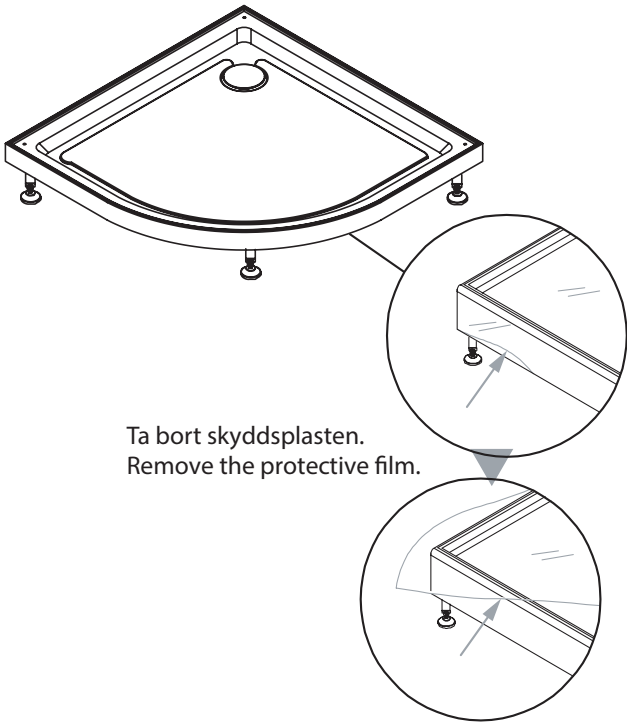

NORO®

SEA ROUND 90x90

Monteringsanvisning
Installasjon
Asennusohjeet
Installation
Instruction manual

Getting started / Komma igång

	<p>This product fulfils the EN14428 standard and the EN 14527 standard</p>		<p>Goggles are recommended to protect the eyes</p>
 EN12150	<p>All glass used are tempered security glass</p>		<p>Caution: Always Handle Glass With Care! Always protect the edges and corners of the glass when assembling.</p>
	<p>2 people are recommended to assemble this shower enclosure</p>		<p>Gloves are recommended to prevent slippery on glass</p>

Tools needed / Verktyg

Installing Accessories / Monteringsat

1

Ta bort skyddsplasten.
Remove the protective film.

2

3

4

5