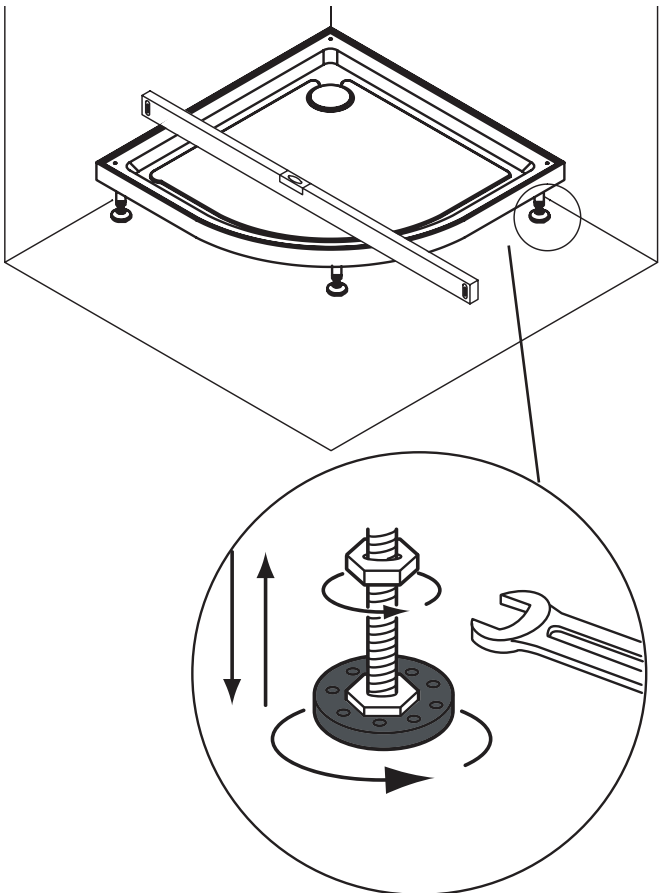

NORO®

SEA ROUND 90x90

Monteringsanvisning
Installasjon
Asennusohjeet
Installation
Instruction manual

Getting started / Komma igång

	<p>This product fulfils the EN14428 standard and the EN 14527 standard</p>		<p>Goggles are recommended to protect the eyes</p>
 EN12150	<p>All glass used are tempered security glass</p>		<p>Caution: Always Handle Glass With Care! Always protect the edges and corners of the glass when assembling.</p>
	<p>2 people are recommended to assemble this shower enclosure</p>		<p>Gloves are recommended to prevent slippery on glass</p>

Tools needed / Verktyg

Installing Accessories / Monteringsat

1

Ta bort skyddsplasten.
Remove the protective film.

2

3

4

5