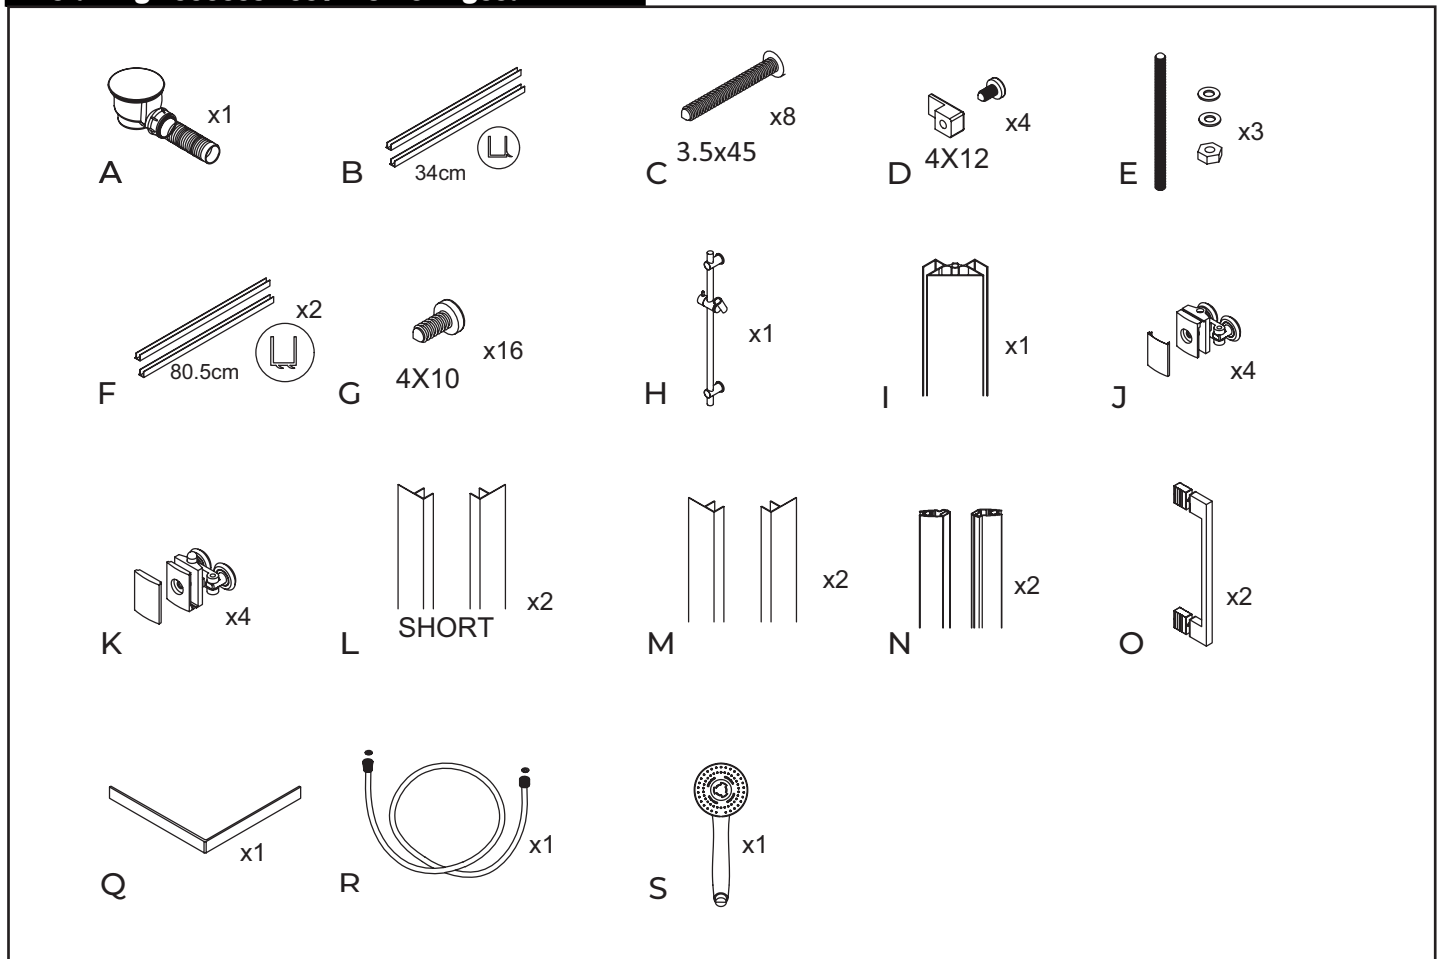

Installing Accessories / Monteringsat