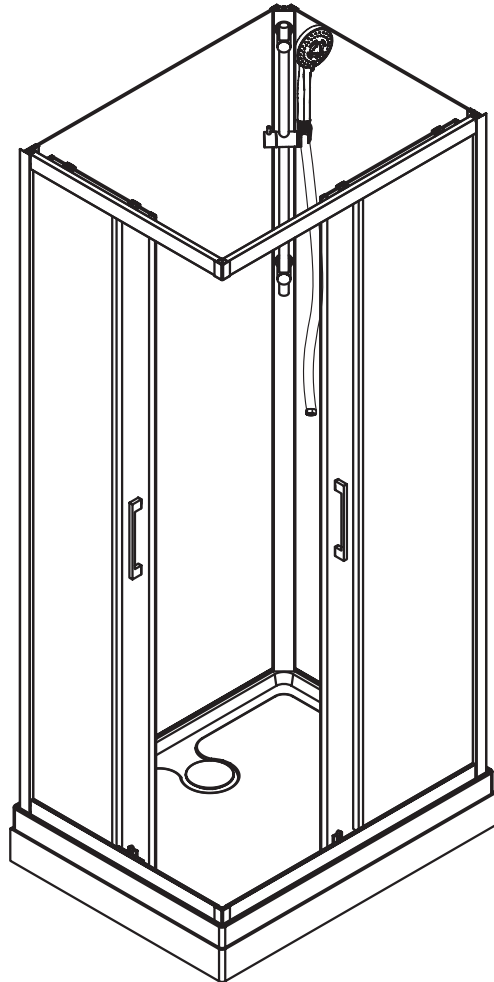

NORO®

SEA SQUARE

90x70

70x90

Monteringsanvisning
Installasjon
Asennusohjeet
Installation
Instruction manual

Getting started / Komma igång

	<p>This product fulfils the EN14428 standard and the EN 14527 standard</p>		<p>Goggles are recommended to protect the eyes</p>
 EN12150	<p>All glass used are tempered security glass</p>		<p>Caution: Always Handle Glass With Care! Always protect the edges and corners of the glass when assembling.</p>
	<p>2 people are recommended to assemble this shower enclosure</p>		<p>Gloves are recommended to prevent slippery on glass</p>

Tools needed / Verktyg

Installing Accessories / Monteringsat

1

Ta bort skyddsplasten.
Remove the protective film.

**2****3**

Placera karet i önskat hörn och justera fötterna så karet står i våg.
Place the shower tray in the desired corner and adjust the feet so that the tray is level.