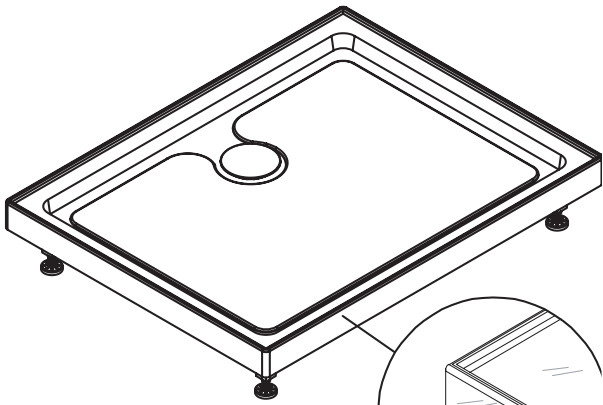

NORO®

SEA SQUARE

90x70

70x90

Monteringsanvisning
Installasjon
Asennusohjeet
Installation
Instruction manual

Getting started / Komma igång

	<p>This product fulfils the EN14428 standard and the EN 14527 standard</p>		<p>Goggles are recommended to protect the eyes</p>
 EN12150	<p>All glass used are tempered security glass</p>		<p>Caution: Always Handle Glass With Care! Always protect the edges and corners of the glass when assembling.</p>
	<p>2 people are recommended to assemble this shower enclosure</p>		<p>Gloves are recommended to prevent slippery on glass</p>

Tools needed / Verktyg

Installing Accessories / Monteringsat

1

Ta bort skyddsplasten.
Remove the protective film.

**2****3**

Placera karet i önskat hörn och justera fötterna så karet står i våg.
Place the shower tray in the desired corner and adjust the feet so that the tray is level.