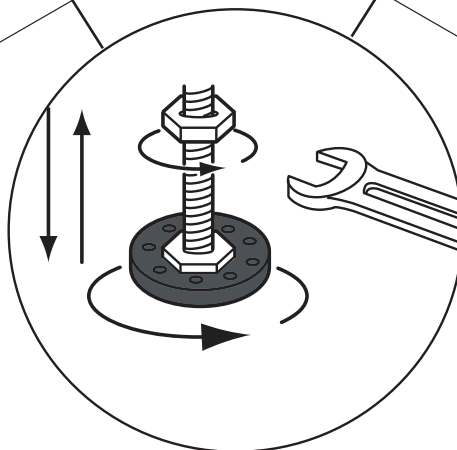

1

Ta bort skyddsplasten.
Remove the protective film.

2

3

Placera karet i önskat hörn och justera fötterna så karet står i våg.
Place the shower tray in the desired corner and adjust the feet so that the tray is level.

90x70

70x90