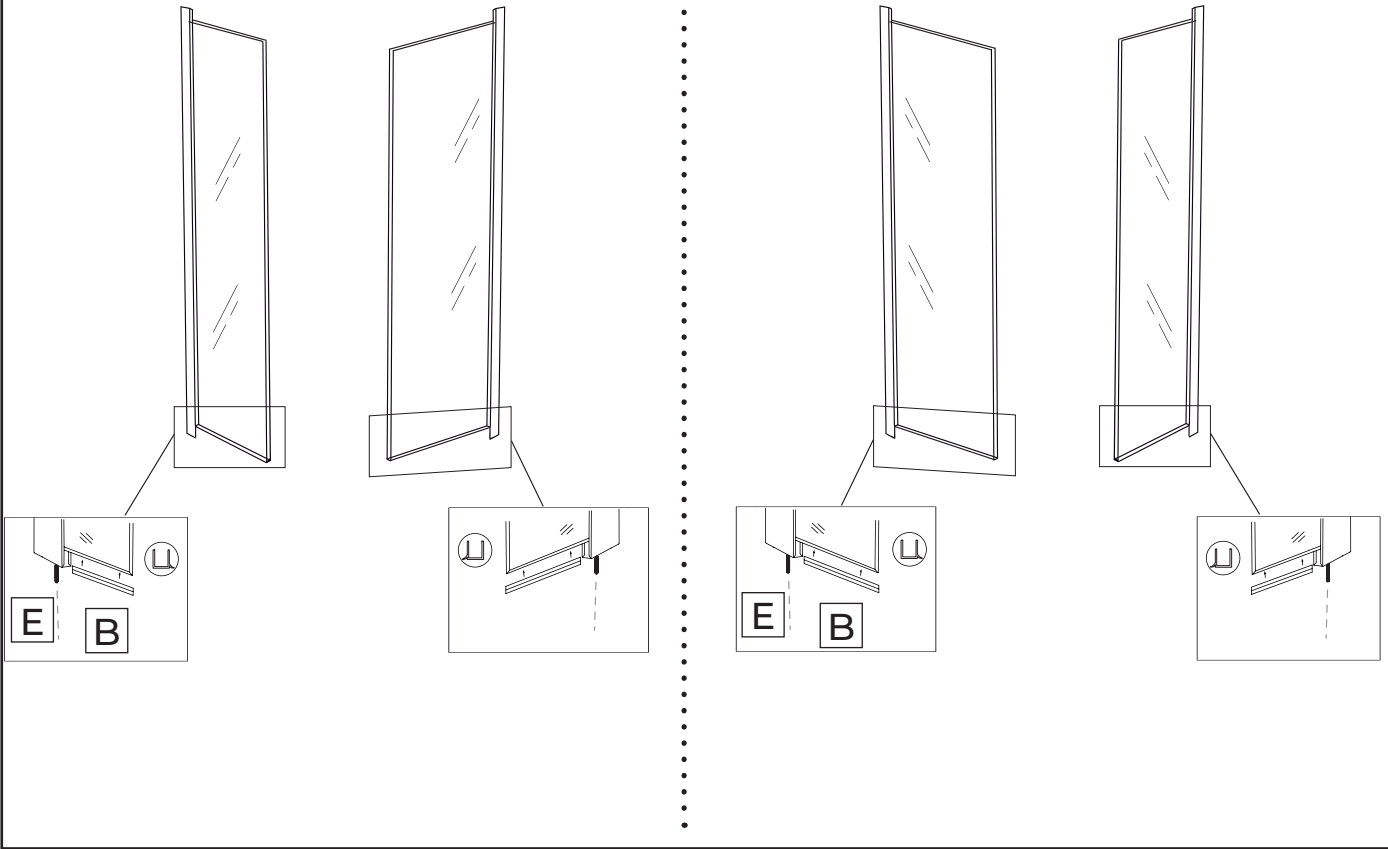

NORO®

SEA SQUARE

90x70

70x90

Monteringsanvisning
Installasjon
Asennusohjeet
Installation
Instruction manual

Getting started / Komma igång

	<p>This product fulfils the EN14428 standard and the EN 14527 standard</p>		<p>Goggles are recommended to protect the eyes</p>
 EN12150	<p>All glass used are tempered security glass</p>		<p>Caution: Always Handle Glass With Care! Always protect the edges and corners of the glass when assembling.</p>
	<p>2 people are recommended to assemble this shower enclosure</p>		<p>Gloves are recommended to prevent slippery on glass</p>

Tools needed / Verktyg

Installing Accessories / Monteringsat

1

Ta bort skyddsplasten.
Remove the protective film.

**2****3**

Placera karet i önskat hörn och justera fötterna så karet står i våg.
Place the shower tray in the desired corner and adjust the feet so that the tray is level.

90x70**70x90**

4

90x70

70x90

5

90x70

70x90

6