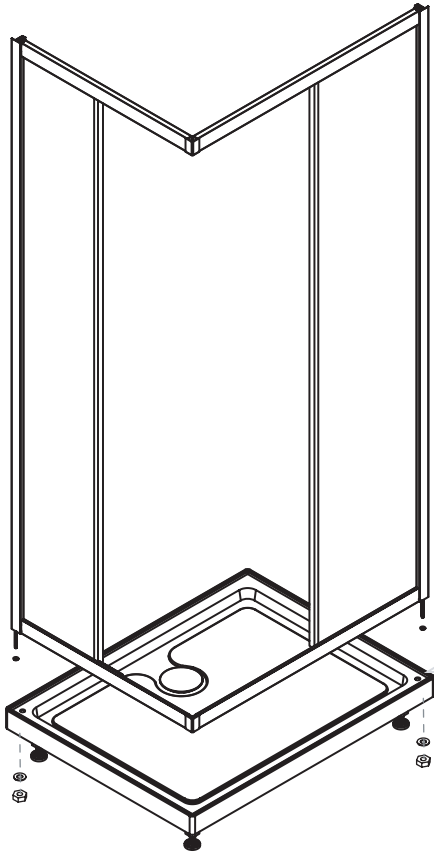

NORO®

SEA SQUARE

90x70

70x90

Monteringsanvisning
Installasjon
Asennusohjeet
Installation
Instruction manual

Getting started / Komma igång

	<p>This product fulfils the EN14428 standard and the EN 14527 standard</p>		<p>Goggles are recommended to protect the eyes</p>
 EN12150	<p>All glass used are tempered security glass</p>		<p>Caution: Always Handle Glass With Care! Always protect the edges and corners of the glass when assembling.</p>
	<p>2 people are recommended to assemble this shower enclosure</p>		<p>Gloves are recommended to prevent slippery on glass</p>

Tools needed / Verktyg

Installing Accessories / Monteringsat

1

Ta bort skyddsplasten.
Remove the protective film.

**2****3**

Placera karet i önskat hörn och justera fötterna så karet står i våg.
Place the shower tray in the desired corner and adjust the feet so that the tray is level.

90x70**70x90**

4

90x70

70x90

5

90x70

70x90

6

7

8

9

90x70

70x90

10

11

90x70