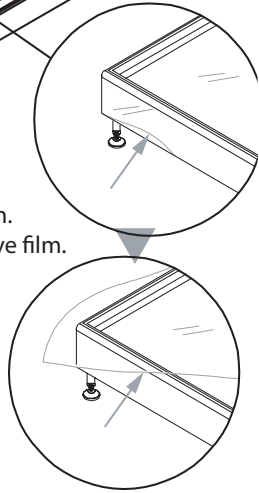

NORO®

SEA SQUARE

90x70

70x90

Monteringsanvisning
Installasjon
Asennusohjeet
Installation
Instruction manual

Getting started / Komma igång

	<p>This product fulfils the EN14428 standard and the EN 14527 standard</p>		<p>Goggles are recommended to protect the eyes</p>
 EN12150	<p>All glass used are tempered security glass</p>		<p>Caution: Always Handle Glass With Care! Always protect the edges and corners of the glass when assembling.</p>
	<p>2 people are recommended to assemble this shower enclosure</p>		<p>Gloves are recommended to prevent slippery on glass</p>

Tools needed / Verktyg

Installing Accessories / Monteringsat

1

Ta bort skyddsplasten.
Remove the protective film.

**2****3**

Placera karet i önskat hörn och justera fötterna så karet står i våg.
Place the shower tray in the desired corner and adjust the feet so that the tray is level.