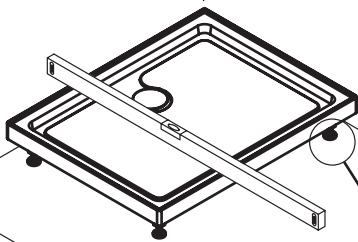

NORO®

SEA SQUARE

90x70

70x90

Monteringsanvisning
Installasjon
Asennusohjeet
Installation
Instruction manual

Getting started / Komma igång

	<p>This product fulfils the EN14428 standard and the EN 14527 standard</p>		<p>Goggles are recommended to protect the eyes</p>
 EN12150	<p>All glass used are tempered security glass</p>		<p>Caution: Always Handle Glass With Care! Always protect the edges and corners of the glass when assembling.</p>
	<p>2 people are recommended to assemble this shower enclosure</p>		<p>Gloves are recommended to prevent slippery on glass</p>

Tools needed / Verktyg

Installing Accessories / Monteringsat

1

Ta bort skyddsplasten.
Remove the protective film.

**2****3**

Placera karet i önskat hörn och justera fötterna så karet står i våg.
Place the shower tray in the desired corner and adjust the feet so that the tray is level.

90x70**70x90**

4

90x70

70x90

5

90x70

70x90

6