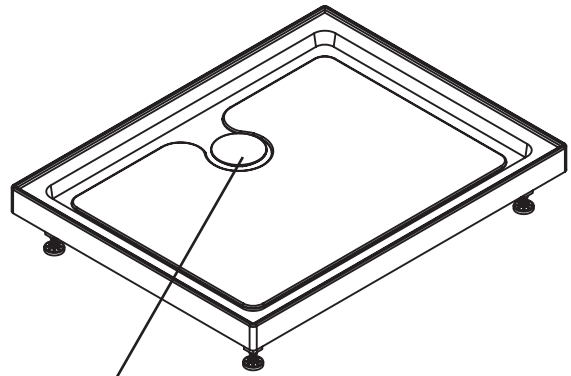

NORO®

SEA SQUARE

90x70

70x90

Monteringsanvisning
Installasjon
Asennusohjeet
Installation
Instruction manual

Getting started / Komma igång

	<p>This product fulfils the EN14428 standard and the EN 14527 standard</p>		<p>Goggles are recommended to protect the eyes</p>
 EN12150	<p>All glass used are tempered security glass</p>		<p>Caution: Always Handle Glass With Care! Always protect the edges and corners of the glass when assembling.</p>
	<p>2 people are recommended to assemble this shower enclosure</p>		<p>Gloves are recommended to prevent slippery on glass</p>

Tools needed / Verktyg

Installing Accessories / Monteringsat

1

Ta bort skyddsplasten.
Remove the protective film.

**2****3**

Placera karet i önskat hörn och justera fötterna så karet står i våg.
Place the shower tray in the desired corner and adjust the feet so that the tray is level.

90x70**70x90**

4

90x70

70x90

5

90x70

70x90

6