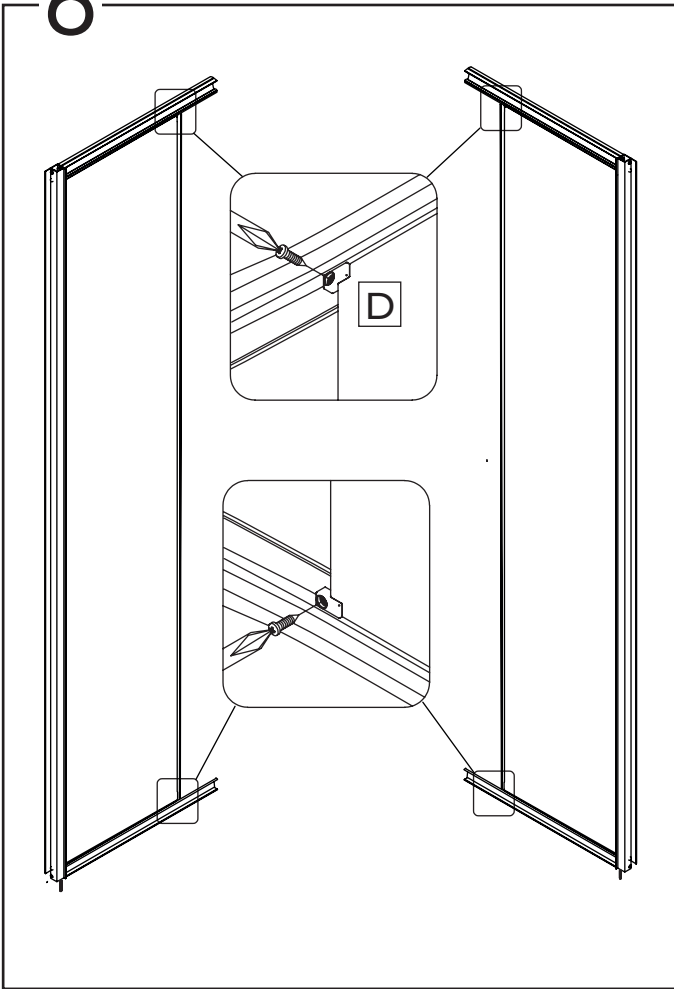

NORO®

SEA SQUARE

90x70

70x90

Monteringsanvisning
Installasjon
Asennusohjeet
Installation
Instruction manual

Getting started / Komma igång

	<p>This product fulfils the EN14428 standard and the EN 14527 standard</p>		<p>Goggles are recommended to protect the eyes</p>
 EN12150	<p>All glass used are tempered security glass</p>		<p>Caution: Always Handle Glass With Care! Always protect the edges and corners of the glass when assembling.</p>
	<p>2 people are recommended to assemble this shower enclosure</p>		<p>Gloves are recommended to prevent slippery on glass</p>

Tools needed / Verktyg

Installing Accessories / Monteringsat

1

Ta bort skyddsplasten.
Remove the protective film.

**2****3**

Placera karet i önskat hörn och justera fötterna så karet står i våg.
Place the shower tray in the desired corner and adjust the feet so that the tray is level.

90x70**70x90**

4

90x70

70x90

5

90x70

70x90

6