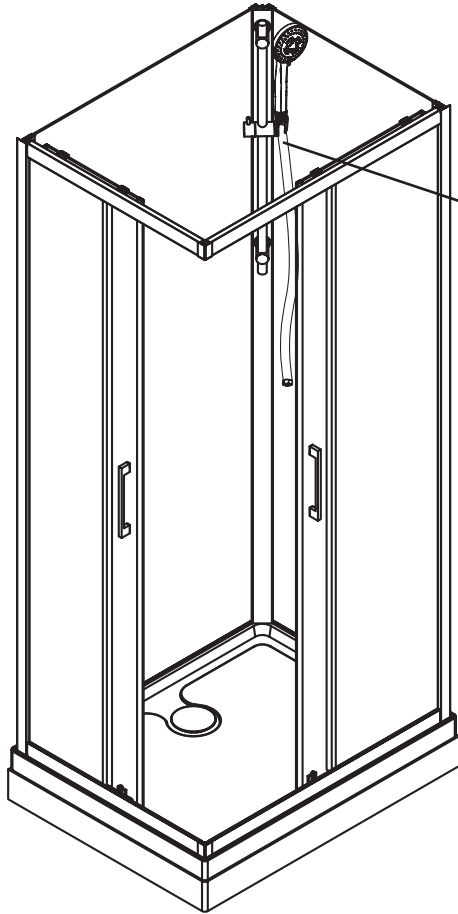

21

SEA

NORO®

NORO AB
Svarvaregatan 5, Box 525
SE-301 80 Halmstad

035-16 64 30
info@noro.se
www.noro.se

SE

020 743 57 40
info@norokylpyhuone.fi
www.norokylpyhuone.fi

FI

21 62 88 60
info@noro.se
www.norobaderom.no

NO

70 25 28 22
info@noro.dk
www.noro.dk

DK