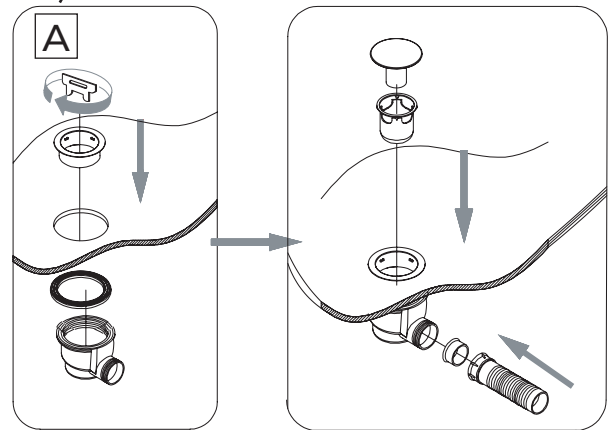

NORO®

SEA SQUARE

90x70

70x90

Monteringsanvisning
Installasjon
Asennusohjeet
Installation
Instruction manual

Getting started / Komma igång

	<p>This product fulfils the EN14428 standard and the EN 14527 standard</p>		<p>Goggles are recommended to protect the eyes</p>
 EN12150	<p>All glass used are tempered security glass</p>		<p>Caution: Always Handle Glass With Care! Always protect the edges and corners of the glass when assembling.</p>
	<p>2 people are recommended to assemble this shower enclosure</p>		<p>Gloves are recommended to prevent slippery on glass</p>

Tools needed / Verktyg

Installing Accessories / Monteringsat

1

Ta bort skyddsplasten.
Remove the protective film.

**2****3**

Placera karet i önskat hörn och justera fötterna så karet står i våg.
Place the shower tray in the desired corner and adjust the feet so that the tray is level.

90x70**70x90**

4

90x70

70x90

5

90x70

70x90

6