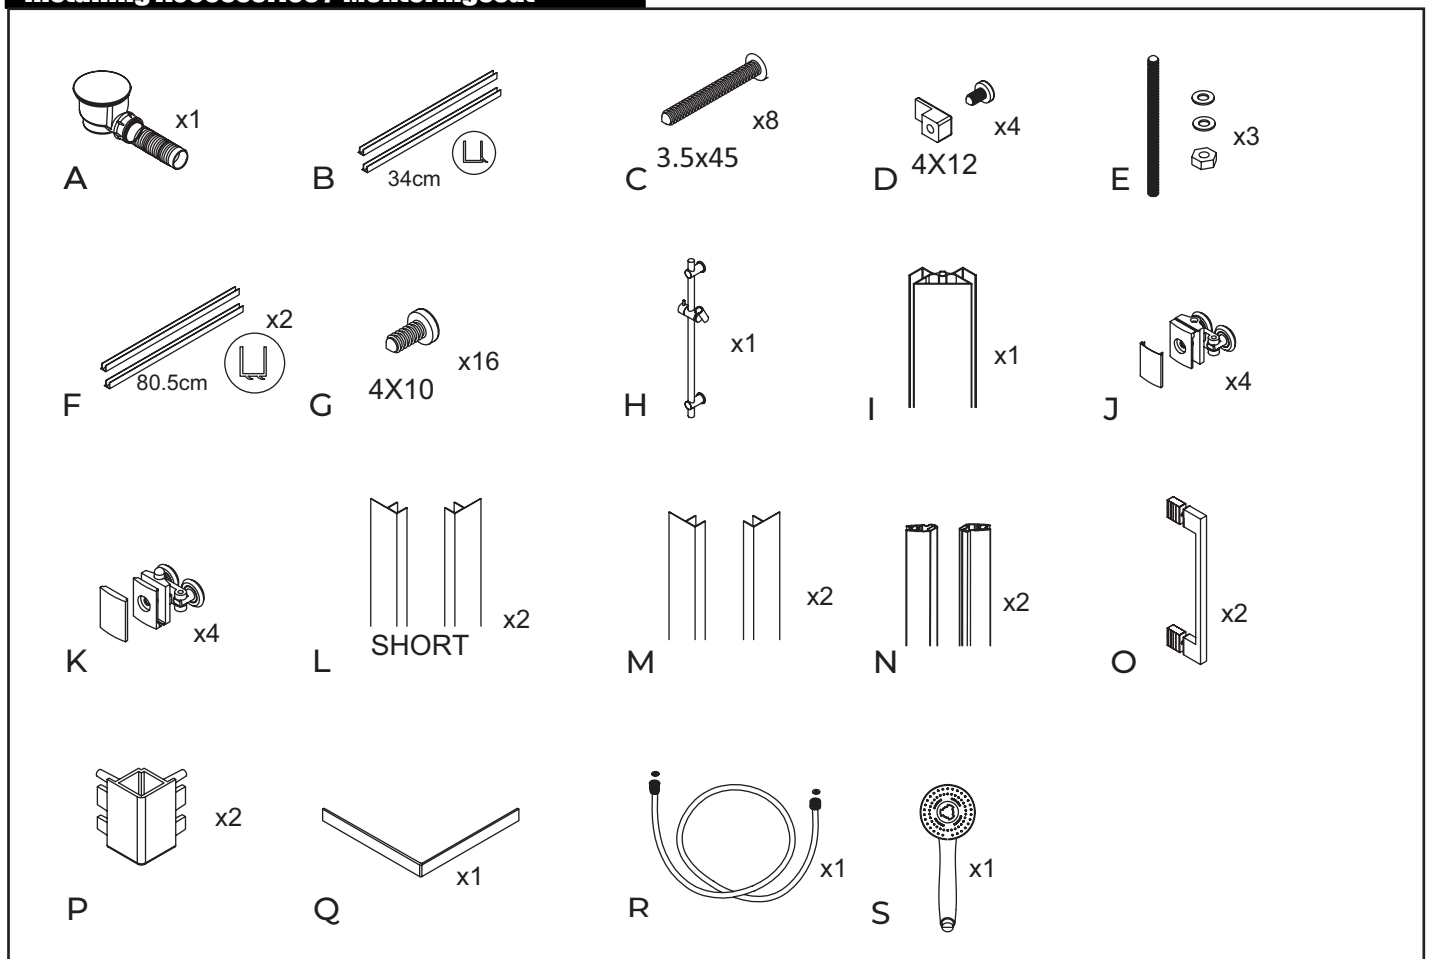

NORO®

SEA SQUARE

90x70

70x90

Monteringsanvisning
Installasjon
Asennusohjeet
Installation
Instruction manual

Getting started / Komma igång

	<p>This product fulfils the EN14428 standard and the EN 14527 standard</p>		<p>Goggles are recommended to protect the eyes</p>
 EN12150	<p>All glass used are tempered security glass</p>		<p>Caution: Always Handle Glass With Care! Always protect the edges and corners of the glass when assembling.</p>
	<p>2 people are recommended to assemble this shower enclosure</p>		<p>Gloves are recommended to prevent slippery on glass</p>

Tools needed / Verktyg

Installing Accessories / Monteringsat

1

Ta bort skyddsplasten.
Remove the protective film.

**2****3**

Placera karet i önskat hörn och justera fötterna så karet står i våg.
Place the shower tray in the desired corner and adjust the feet so that the tray is level.