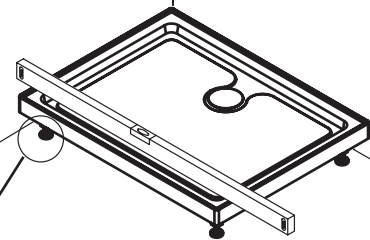

NORO®

SEA SQUARE

90x70

70x90

Monteringsanvisning
Installasjon
Asennusohjeet
Installation
Instruction manual

Getting started / Komma igång

	<p>This product fulfils the EN14428 standard and the EN 14527 standard</p>		<p>Goggles are recommended to protect the eyes</p>
 EN12150	<p>All glass used are tempered security glass</p>		<p>Caution: Always Handle Glass With Care! Always protect the edges and corners of the glass when assembling.</p>
	<p>2 people are recommended to assemble this shower enclosure</p>		<p>Gloves are recommended to prevent slippery on glass</p>

Tools needed / Verktyg

Installing Accessories / Monteringsat

1

Ta bort skyddsplasten.
Remove the protective film.

**2****3**

Placera karet i önskat hörn och justera fötterna så karet står i våg.
Place the shower tray in the desired corner and adjust the feet so that the tray is level.

90x70**70x90**

4

90x70

70x90

5

90x70

70x90

6