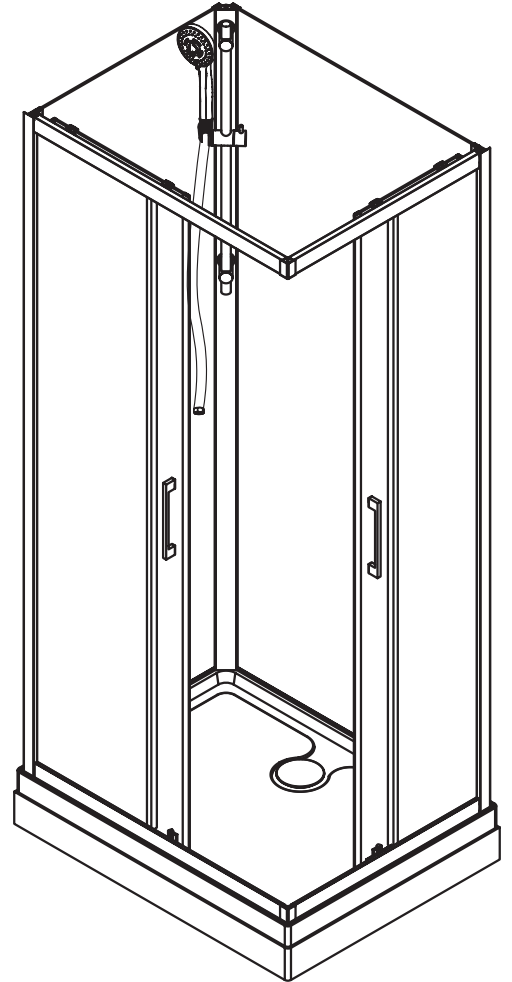

NORO®

SEA SQUARE

90x70

70x90

Monteringsanvisning
Installasjon
Asennusohjeet
Installation
Instruction manual

Getting started / Komma igång

	<p>This product fulfils the EN14428 standard and the EN 14527 standard</p>		<p>Goggles are recommended to protect the eyes</p>
 EN12150	<p>All glass used are tempered security glass</p>		<p>Caution: Always Handle Glass With Care! Always protect the edges and corners of the glass when assembling.</p>
	<p>2 people are recommended to assemble this shower enclosure</p>		<p>Gloves are recommended to prevent slippery on glass</p>

Tools needed / Verktyg

Installing Accessories / Monteringsat

1

Ta bort skyddsplasten.
Remove the protective film.

**2****3**

Placera karet i önskat hörn och justera fötterna så karet står i våg.
Place the shower tray in the desired corner and adjust the feet so that the tray is level.