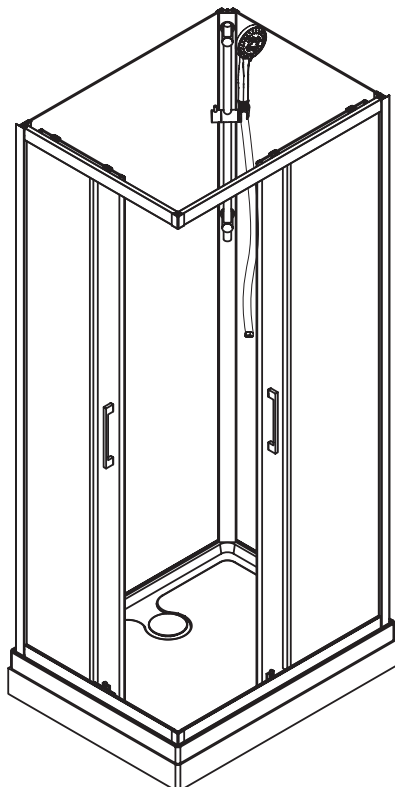

21

SEA

NORO®

NORO AB
Svarvaregatan 5, Box 525
SE-301 80 Halmstad

035-16 64 30
info@noro.se
www.noro.se

SE

020 743 57 40
info@norokylpyhuone.fi
www.norokylpyhuone.fi

FI

21 62 88 60
info@noro.se
www.norobaderom.no

NO

70 25 28 22
info@noro.dk
www.noro.dk

DK