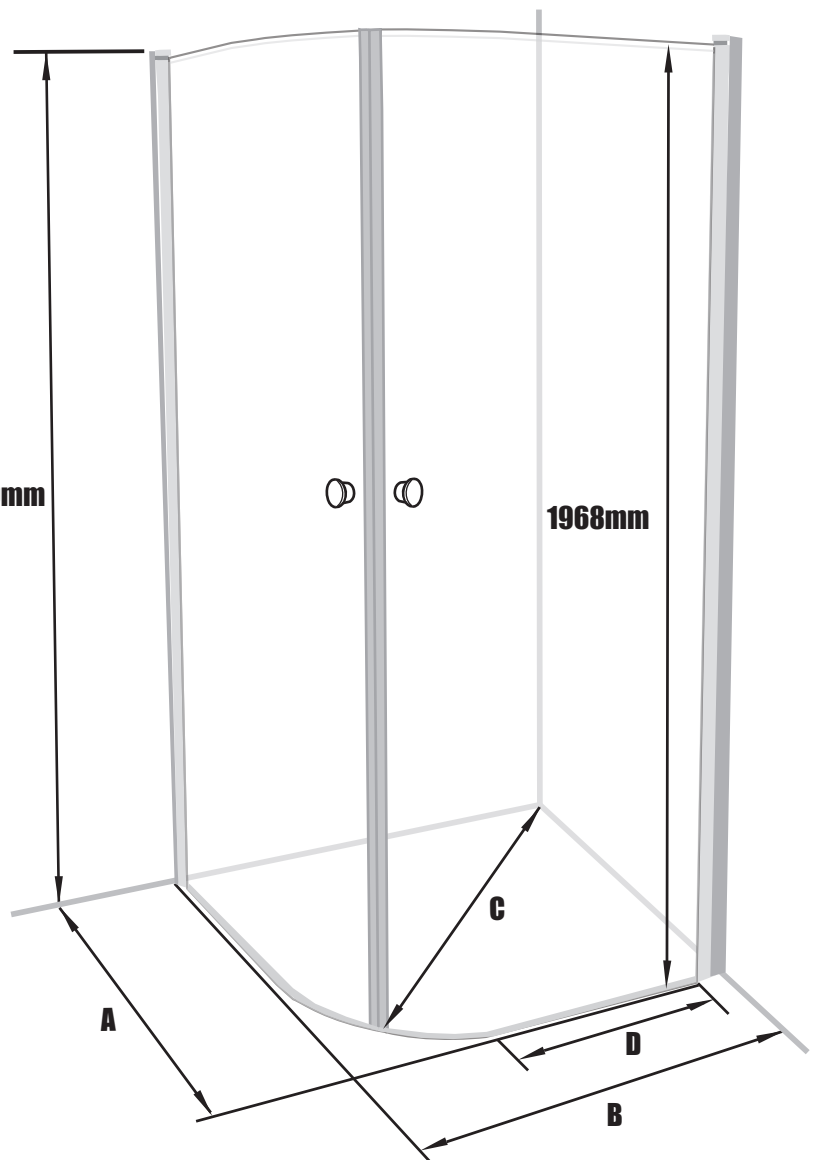

Tools Needed:

Accessories Bags:

Measurement:

2000mm

1968mm

Model	900x900	800x800
A	900mm	800mm
B	900mm	800mm
C	1036mm	895mm
D	284mm	184mm

Exploded View:

Drawing Nr.	Art Nr.	Description	Unit
1	9140-A	ST4x35mm screw	pc
2		ST4x10mm screw	pc
3		Screw cover	pc
4		Plastic plugs	pc
5		3.2 drill bit	pc
6	9140-B	ICE and FIX bottom gasket	set
7	9400-B	Plastic handle for FIX showers	set
8	9210-B	FIX PVC magnetic gasket	set
9	9210-D	FIX wall profile (2.0m) matt silver	pc
10	9140-H	ICE and FIX hinge set for one door	set
11	9210-BA	FIX R 800 left door with hinge profile (Transparent)	set
	9210-BB	Vallmo 800 left door with hinge profile	set
	9210-BC	FIX R 900 left door with hinge profile (Transparent)	set
	9210-BD	Vallmo 900 left door with hinge profile	set
12	9210-BE	FIX R 800 right door with hinge profile (Transparent)	set
	9210-BF	Vallmo 800 right door with hinge profile	set
	9210-BG	FIX R 900 right door with hinge profile (Transparent)	set
	9210-BH	Vallmo 900 right door with hinge profile	set