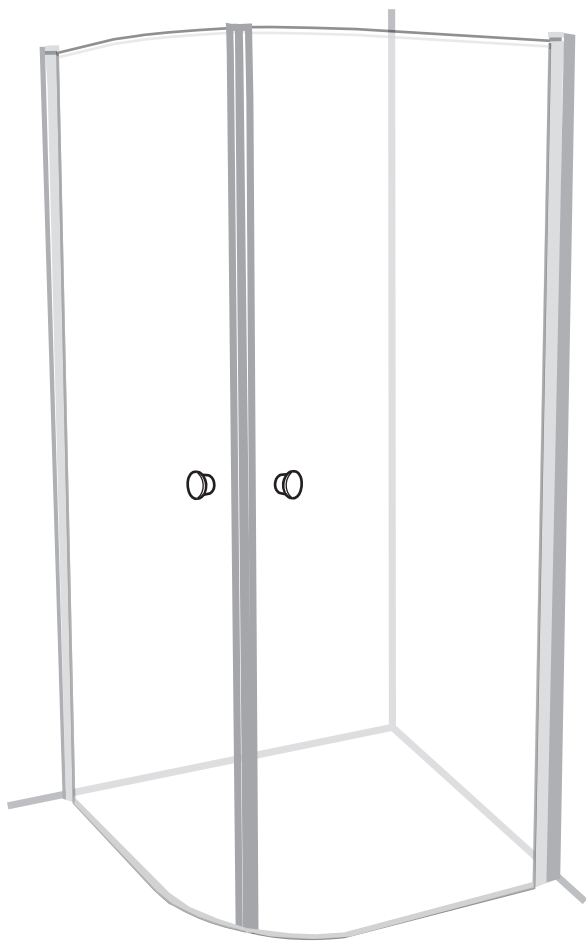

FIX R

Vallmo

035 166430 **SE**
info@noro.se

020 7435740 **FI**
info@norokylpyhuone.fi

692 36170 **NO**
info@noro.se

070 252822 **DK**
info@noro.se