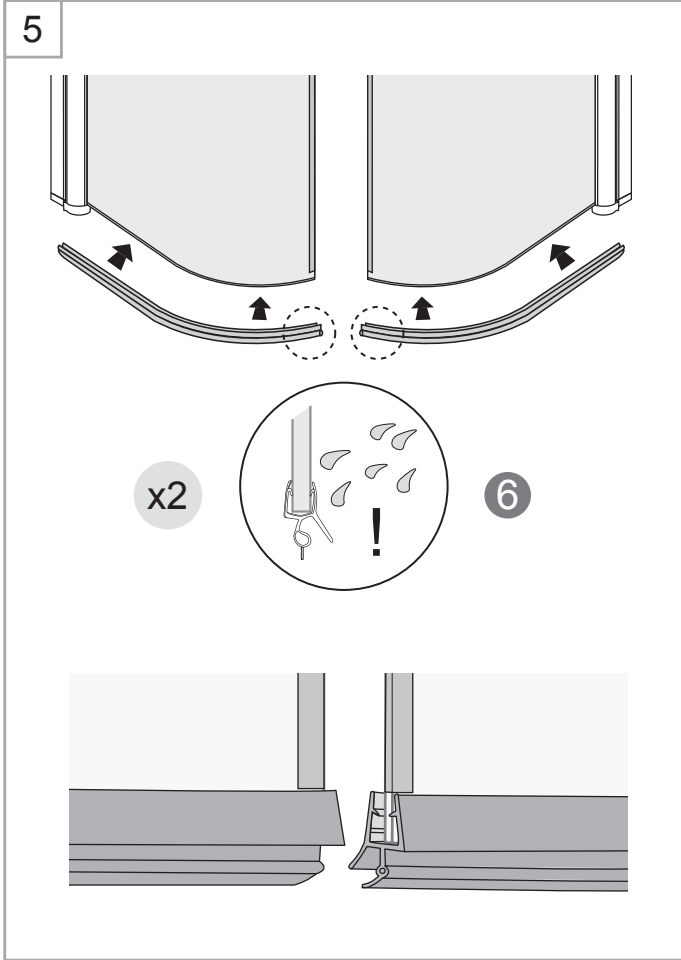

Tools Needed:

Accessories Bags:

Measurement:

2000mm

1968mm

Model	900x900	800x800
A	900mm	800mm
B	900mm	800mm
C	1036mm	895mm
D	284mm	184mm

Exploded View:

Drawing Nr.	Art Nr.	Description	Unit
1	9140-A	ST4x35mm screw	pc
2		ST4x10mm screw	pc
3		Screw cover	pc
4		Plastic plugs	pc
5		3.2 drill bit	pc
6	9140-B	ICE and FIX bottom gasket	set
7	9400-B	Plastic handle for FIX showers	set
8	9210-B	FIX PVC magnetic gasket	set
9	9210-D	FIX wall profile (2.0m) matt silver	pc
10	9140-H	ICE and FIX hinge set for one door	set
11	9210-BA	FIX R 800 left door with hinge profile (Transparent)	set
	9210-BB	Vallmo 800 left door with hinge profile	set
	9210-BC	FIX R 900 left door with hinge profile (Transparent)	set
	9210-BD	Vallmo 900 left door with hinge profile	set
12	9210-BE	FIX R 800 right door with hinge profile (Transparent)	set
	9210-BF	Vallmo 800 right door with hinge profile	set
	9210-BG	FIX R 900 right door with hinge profile (Transparent)	set
	9210-BH	Vallmo 900 right door with hinge profile	set