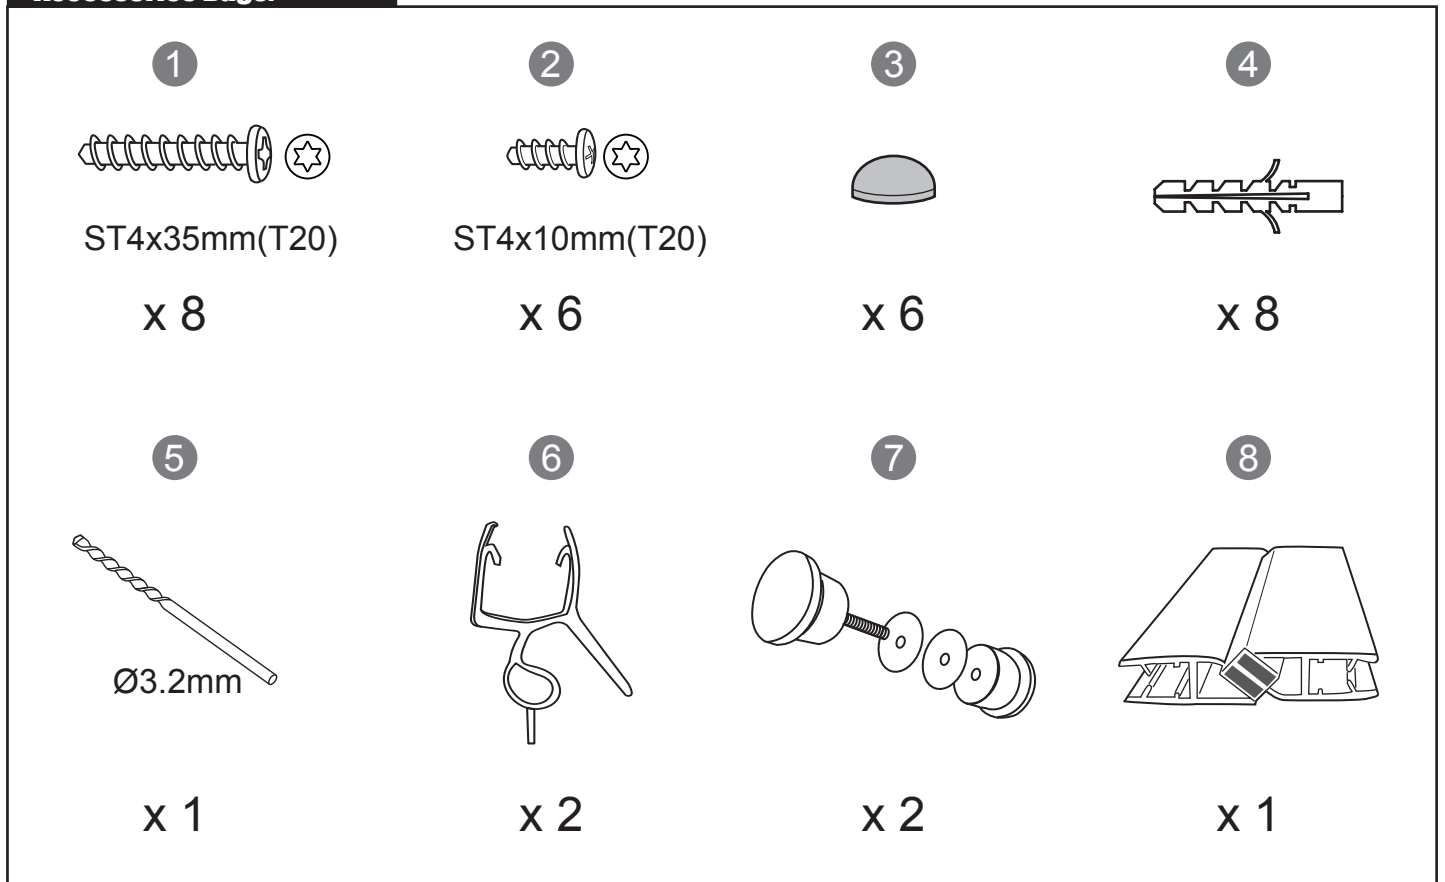

NORO®

FIX R
Vallmo

FIX R

Getting Start:

 <p>EN14428</p>	<p>This product fulfils the EN14428 standard</p>		<p>Goggles are recommended to protect the eyes</p>
 <p>EN12150</p>	<p>All glass used are tempered security glass</p>		<p>Caution: Always Handle Glass With Care! Always protect the edges and corners of the glass when assembling.</p>
	<p>2 people are recommended to assemble this shower enclosure</p>		<p>Gloves are recommended to prevent slippery on glass</p>

Tools Needed:

Accessories Bags:

Measurement:

2000mm

1968mm

Model	900x900	800x800
A	900mm	800mm
B	900mm	800mm
C	1036mm	895mm
D	284mm	184mm

Exploded View:

Drawing Nr.	Art Nr.	Description	Unit
1	9140-A	ST4x35mm screw	pc
2		ST4x10mm screw	pc
3		Screw cover	pc
4		Plastic plugs	pc
5		3.2 drill bit	pc
6	9140-B	ICE and FIX bottom gasket	set
7	9400-B	Plastic handle for FIX showers	set
8	9210-B	FIX PVC magnetic gasket	set
9	9210-D	FIX wall profile (2.0m) matt silver	pc
10	9140-H	ICE and FIX hinge set for one door	set
11	9210-BA	FIX R 800 left door with hinge profile (Transparent)	set
	9210-BB	Vallmo 800 left door with hinge profile	set
	9210-BC	FIX R 900 left door with hinge profile (Transparent)	set
	9210-BD	Vallmo 900 left door with hinge profile	set
12	9210-BE	FIX R 800 right door with hinge profile (Transparent)	set
	9210-BF	Vallmo 800 right door with hinge profile	set
	9210-BG	FIX R 900 right door with hinge profile (Transparent)	set
	9210-BH	Vallmo 900 right door with hinge profile	set