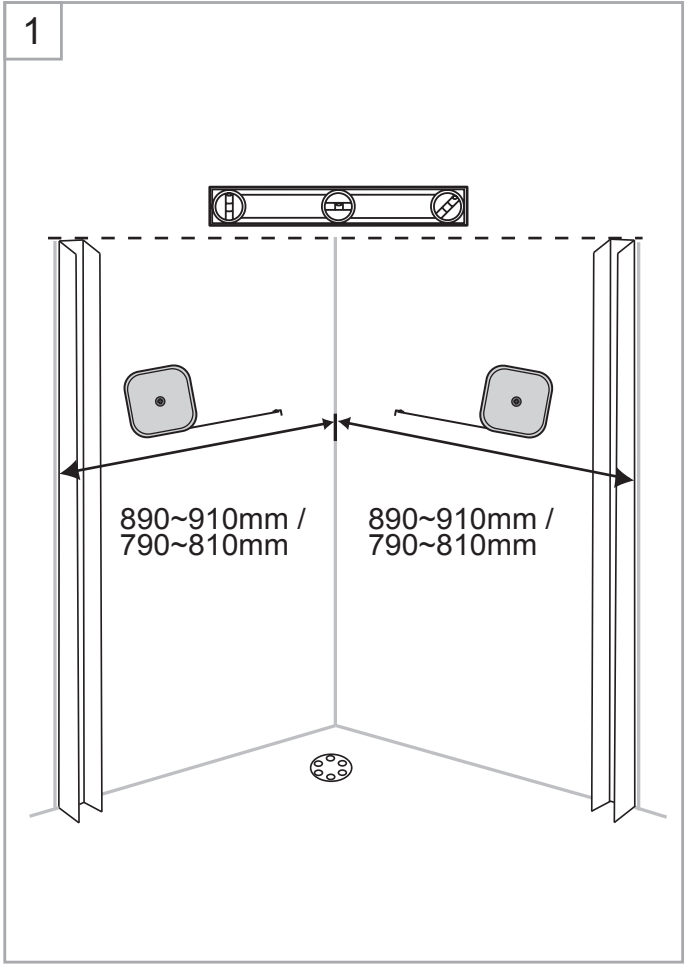

Tools Needed:

Accessories Bags:

Measurement:

2000mm

1968mm

Model	900x900	800x800
A	900mm	800mm
B	900mm	800mm
C	1036mm	895mm
D	284mm	184mm

Exploded View:

Drawing Nr.	Art Nr.	Description	Unit
1	9140-A	ST4x35mm screw	pc
2		ST4x10mm screw	pc
3		Screw cover	pc
4		Plastic plugs	pc
5		3.2 drill bit	pc
6	9140-B	ICE and FIX bottom gasket	set
7	9400-B	Plastic handle for FIX showers	set
8	9210-B	FIX PVC magnetic gasket	set
9	9210-D	FIX wall profile (2.0m) matt silver	pc
10	9140-H	ICE and FIX hinge set for one door	set
11	9210-BA	FIX R 800 left door with hinge profile (Transparent)	set
	9210-BB	Vallmo 800 left door with hinge profile	set
	9210-BC	FIX R 900 left door with hinge profile (Transparent)	set
	9210-BD	Vallmo 900 left door with hinge profile	set
12	9210-BE	FIX R 800 right door with hinge profile (Transparent)	set
	9210-BF	Vallmo 800 right door with hinge profile	set
	9210-BG	FIX R 900 right door with hinge profile (Transparent)	set
	9210-BH	Vallmo 900 right door with hinge profile	set