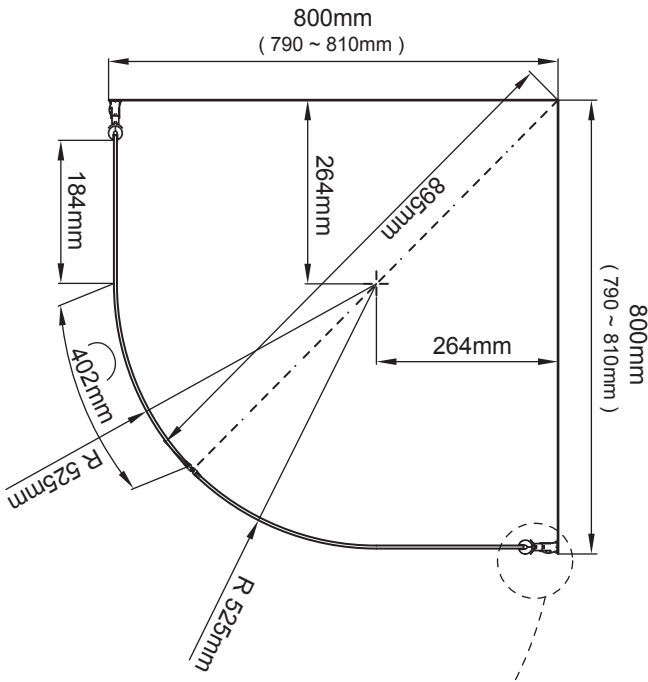

NORO®

FIX R
Vallmo

FIX R

Getting Start:

 <p>EN14428</p>	<p>This product fulfils the EN14428 standard</p>		<p>Goggles are recommended to protect the eyes</p>
 <p>EN12150</p>	<p>All glass used are tempered security glass</p>		<p>Caution: Always Handle Glass With Care! Always protect the edges and corners of the glass when assembling.</p>
	<p>2 people are recommended to assemble this shower enclosure</p>		<p>Gloves are recommended to prevent slippery on glass</p>

Tools Needed:

Accessories Bags:

Measurement:

2000mm

1968mm

Model	900x900	800x800
A	900mm	800mm
B	900mm	800mm
C	1036mm	895mm
D	284mm	184mm

Exploded View:

Drawing Nr.	Art Nr.	Description	Unit
1	9140-A	ST4x35mm screw	pc
2		ST4x10mm screw	pc
3		Screw cover	pc
4		Plastic plugs	pc
5		3.2 drill bit	pc
6	9140-B	ICE and FIX bottom gasket	set
7	9400-B	Plastic handle for FIX showers	set
8	9210-B	FIX PVC magnetic gasket	set
9	9210-D	FIX wall profile (2.0m) matt silver	pc
10	9140-H	ICE and FIX hinge set for one door	set
11	9210-BA	FIX R 800 left door with hinge profile (Transparent)	set
	9210-BB	Vallmo 800 left door with hinge profile	set
	9210-BC	FIX R 900 left door with hinge profile (Transparent)	set
	9210-BD	Vallmo 900 left door with hinge profile	set
12	9210-BE	FIX R 800 right door with hinge profile (Transparent)	set
	9210-BF	Vallmo 800 right door with hinge profile	set
	9210-BG	FIX R 900 right door with hinge profile (Transparent)	set
	9210-BH	Vallmo 900 right door with hinge profile	set