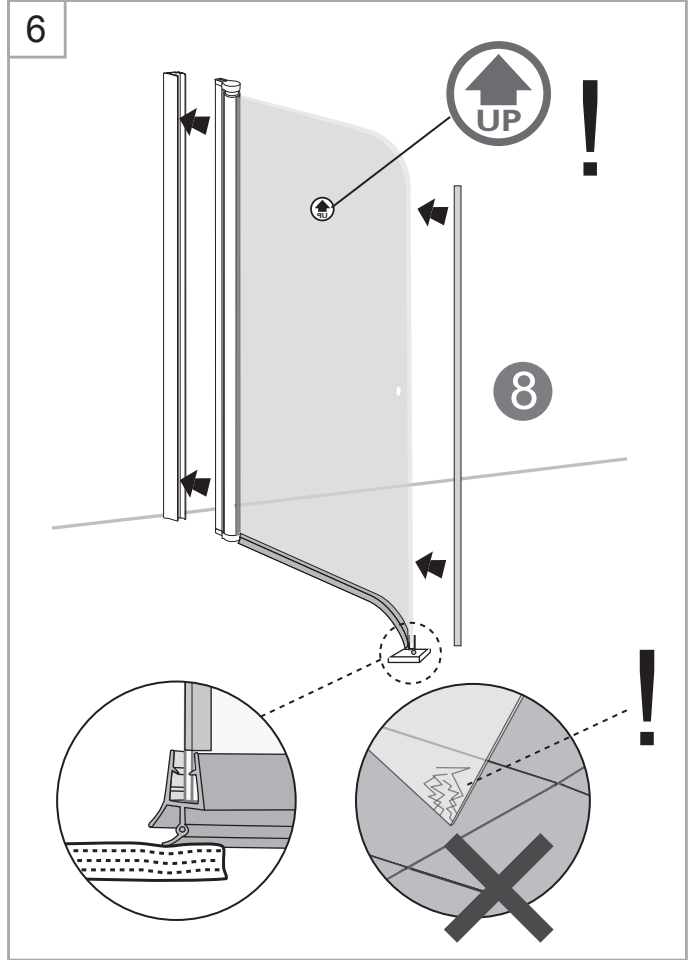

NORO®

FIX R
Vallmo

FIX R

Getting Start:

 <p>EN14428</p>	<p>This product fulfils the EN14428 standard</p>		<p>Goggles are recommended to protect the eyes</p>
 <p>EN12150</p>	<p>All glass used are tempered security glass</p>		<p>Caution: Always Handle Glass With Care! Always protect the edges and corners of the glass when assembling.</p>
	<p>2 people are recommended to assemble this shower enclosure</p>		<p>Gloves are recommended to prevent slippery on glass</p>

Tools Needed:

Accessories Bags:

Measurement:

2000mm

1968mm

Model	900x900	800x800
A	900mm	800mm
B	900mm	800mm
C	1036mm	895mm
D	284mm	184mm

Exploded View:

Drawing Nr.	Art Nr.	Description	Unit
1	9140-A	ST4x35mm screw	pc
2		ST4x10mm screw	pc
3		Screw cover	pc
4		Plastic plugs	pc
5		3.2 drill bit	pc
6	9140-B	ICE and FIX bottom gasket	set
7	9400-B	Plastic handle for FIX showers	set
8	9210-B	FIX PVC magnetic gasket	set
9	9210-D	FIX wall profile (2.0m) matt silver	pc
10	9140-H	ICE and FIX hinge set for one door	set
11	9210-BA	FIX R 800 left door with hinge profile (Transparent)	set
	9210-BB	Vallmo 800 left door with hinge profile	set
	9210-BC	FIX R 900 left door with hinge profile (Transparent)	set
	9210-BD	Vallmo 900 left door with hinge profile	set
12	9210-BE	FIX R 800 right door with hinge profile (Transparent)	set
	9210-BF	Vallmo 800 right door with hinge profile	set
	9210-BG	FIX R 900 right door with hinge profile (Transparent)	set
	9210-BH	Vallmo 900 right door with hinge profile	set