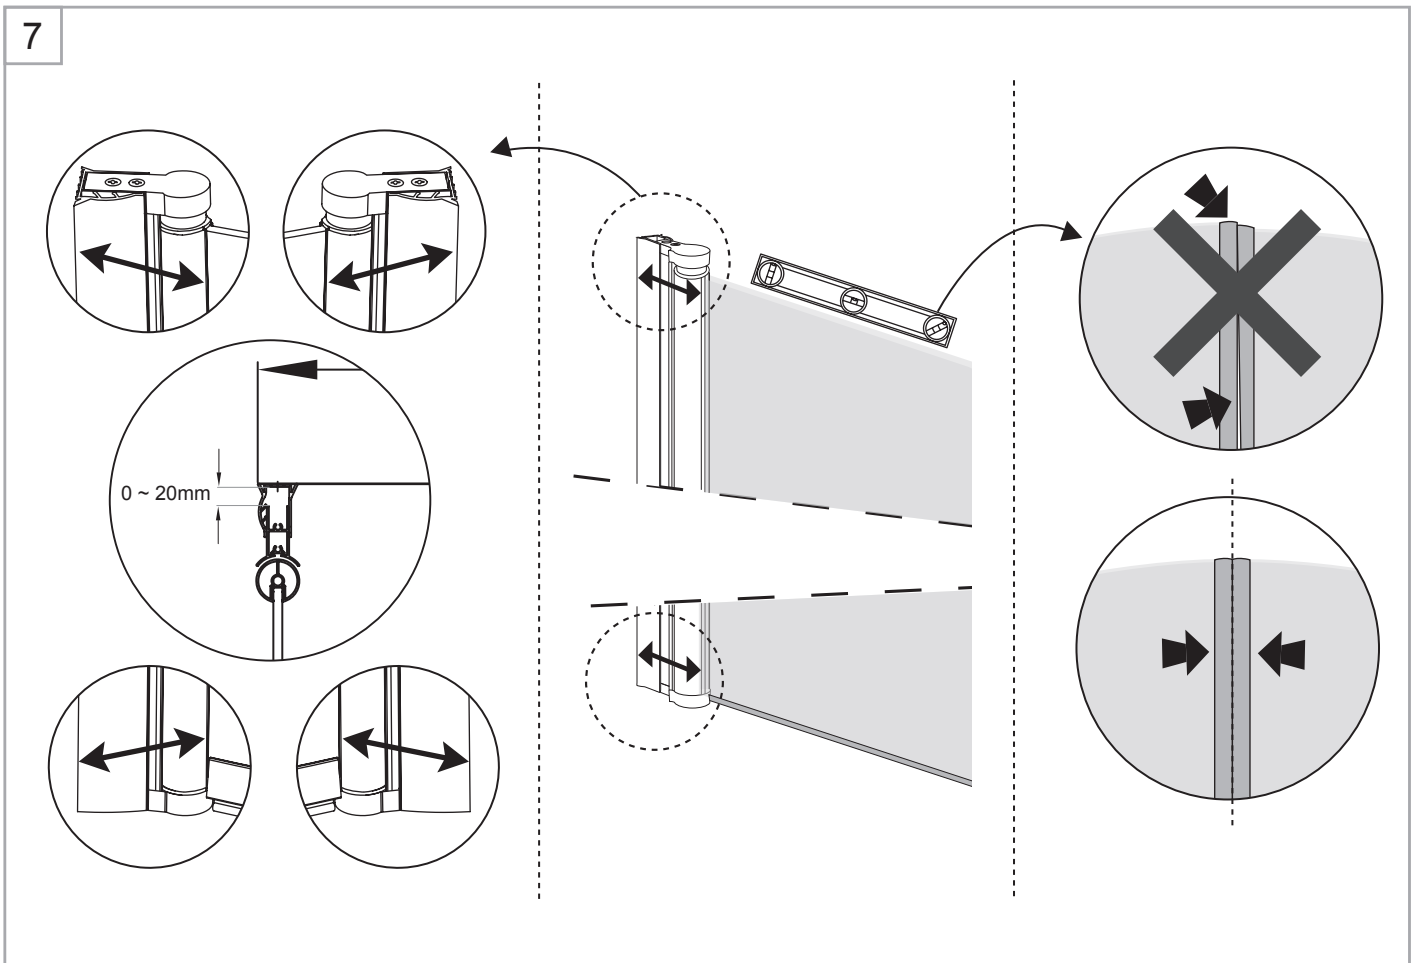

Tools Needed:

Accessories Bags:

Measurement:

2000mm

1968mm

Model	900x900	800x800
A	900mm	800mm
B	900mm	800mm
C	1036mm	895mm
D	284mm	184mm

Exploded View:

Drawing Nr.	Art Nr.	Description	Unit
1	9140-A	ST4x35mm screw	pc
2		ST4x10mm screw	pc
3		Screw cover	pc
4		Plastic plugs	pc
5		3.2 drill bit	pc
6	9140-B	ICE and FIX bottom gasket	set
7	9400-B	Plastic handle for FIX showers	set
8	9210-B	FIX PVC magnetic gasket	set
9	9210-D	FIX wall profile (2.0m) matt silver	pc
10	9140-H	ICE and FIX hinge set for one door	set
11	9210-BA	FIX R 800 left door with hinge profile (Transparent)	set
	9210-BB	Vallmo 800 left door with hinge profile	set
	9210-BC	FIX R 900 left door with hinge profile (Transparent)	set
	9210-BD	Vallmo 900 left door with hinge profile	set
12	9210-BE	FIX R 800 right door with hinge profile (Transparent)	set
	9210-BF	Vallmo 800 right door with hinge profile	set
	9210-BG	FIX R 900 right door with hinge profile (Transparent)	set
	9210-BH	Vallmo 900 right door with hinge profile	set