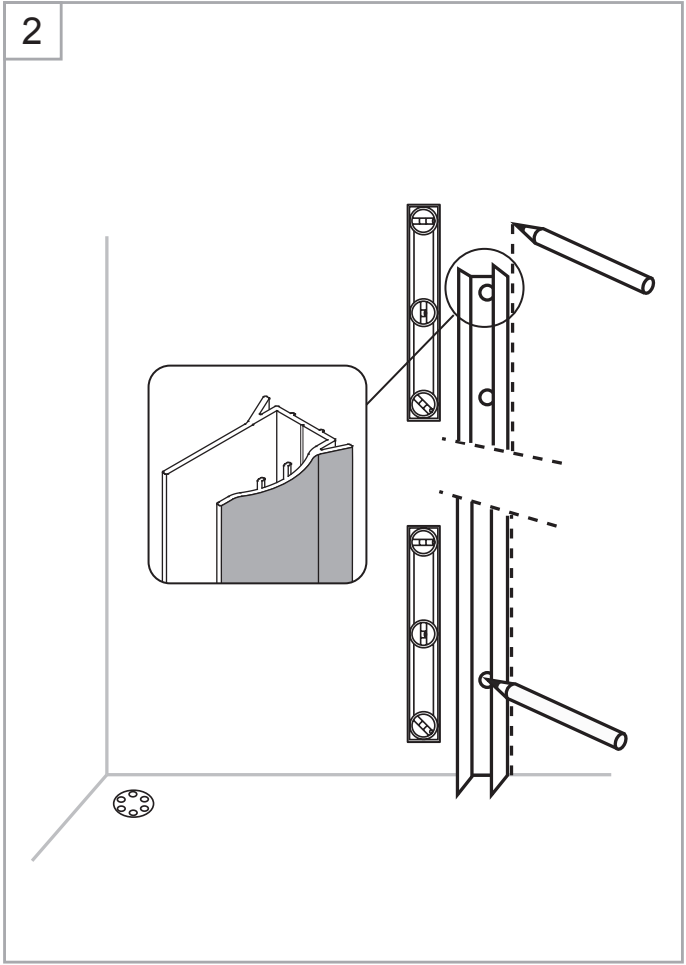

NORO®

FIX R
Vallmo

FIX R

Getting Start:

 <p>EN14428</p>	<p>This product fulfils the EN14428 standard</p>		<p>Goggles are recommended to protect the eyes</p>
 <p>EN12150</p>	<p>All glass used are tempered security glass</p>		<p>Caution: Always Handle Glass With Care! Always protect the edges and corners of the glass when assembling.</p>
	<p>2 people are recommended to assemble this shower enclosure</p>		<p>Gloves are recommended to prevent slippery on glass</p>

Tools Needed:

Accessories Bags:

Measurement:

2000mm

1968mm

Model	900x900	800x800
A	900mm	800mm
B	900mm	800mm
C	1036mm	895mm
D	284mm	184mm

Exploded View:

Drawing Nr.	Art Nr.	Description	Unit
1	9140-A	ST4x35mm screw	pc
2		ST4x10mm screw	pc
3		Screw cover	pc
4		Plastic plugs	pc
5		3.2 drill bit	pc
6	9140-B	ICE and FIX bottom gasket	set
7	9400-B	Plastic handle for FIX showers	set
8	9210-B	FIX PVC magnetic gasket	set
9	9210-D	FIX wall profile (2.0m) matt silver	pc
10	9140-H	ICE and FIX hinge set for one door	set
11	9210-BA	FIX R 800 left door with hinge profile (Transparent)	set
	9210-BB	Vallmo 800 left door with hinge profile	set
	9210-BC	FIX R 900 left door with hinge profile (Transparent)	set
	9210-BD	Vallmo 900 left door with hinge profile	set
12	9210-BE	FIX R 800 right door with hinge profile (Transparent)	set
	9210-BF	Vallmo 800 right door with hinge profile	set
	9210-BG	FIX R 900 right door with hinge profile (Transparent)	set
	9210-BH	Vallmo 900 right door with hinge profile	set