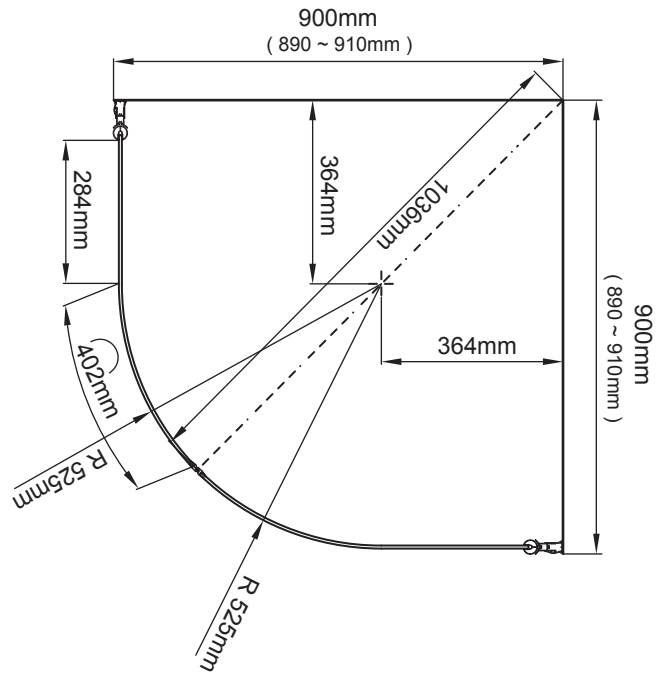

NORO®

FIX R
Vallmo

FIX R

Getting Start:

 <p>EN14428</p>	<p>This product fulfils the EN14428 standard</p>		<p>Goggles are recommended to protect the eyes</p>
 <p>EN12150</p>	<p>All glass used are tempered security glass</p>		<p>Caution: Always Handle Glass With Care! Always protect the edges and corners of the glass when assembling.</p>
	<p>2 people are recommended to assemble this shower enclosure</p>		<p>Gloves are recommended to prevent slippery on glass</p>

Tools Needed:

Accessories Bags:

Measurement:

2000mm

1968mm

Model	900x900	800x800
A	900mm	800mm
B	900mm	800mm
C	1036mm	895mm
D	284mm	184mm

Exploded View:

Drawing Nr.	Art Nr.	Description	Unit
1	9140-A	ST4x35mm screw	pc
2		ST4x10mm screw	pc
3		Screw cover	pc
4		Plastic plugs	pc
5		3.2 drill bit	pc
6	9140-B	ICE and FIX bottom gasket	set
7	9400-B	Plastic handle for FIX showers	set
8	9210-B	FIX PVC magnetic gasket	set
9	9210-D	FIX wall profile (2.0m) matt silver	pc
10	9140-H	ICE and FIX hinge set for one door	set
11	9210-BA	FIX R 800 left door with hinge profile (Transparent)	set
	9210-BB	Vallmo 800 left door with hinge profile	set
	9210-BC	FIX R 900 left door with hinge profile (Transparent)	set
	9210-BD	Vallmo 900 left door with hinge profile	set
12	9210-BE	FIX R 800 right door with hinge profile (Transparent)	set
	9210-BF	Vallmo 800 right door with hinge profile	set
	9210-BG	FIX R 900 right door with hinge profile (Transparent)	set
	9210-BH	Vallmo 900 right door with hinge profile	set