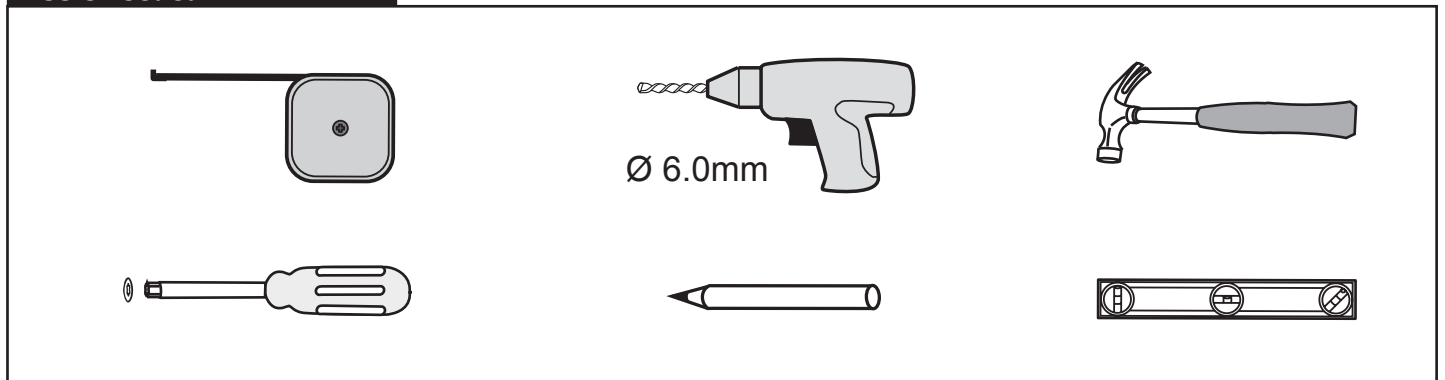

NORO®

FIX R
Vallmo

FIX R

Getting Start:

 <p>EN14428</p>	<p>This product fulfils the EN14428 standard</p>		<p>Goggles are recommended to protect the eyes</p>
 <p>EN12150</p>	<p>All glass used are tempered security glass</p>		<p>Caution: Always Handle Glass With Care! Always protect the edges and corners of the glass when assembling.</p>
	<p>2 people are recommended to assemble this shower enclosure</p>		<p>Gloves are recommended to prevent slippery on glass</p>

Tools Needed:

Accessories Bags:

Measurement:

2000mm

1968mm

Model	900x900	800x800
A	900mm	800mm
B	900mm	800mm
C	1036mm	895mm
D	284mm	184mm

Exploded View:

Drawing Nr.	Art Nr.	Description	Unit
1	9140-A	ST4x35mm screw	pc
2		ST4x10mm screw	pc
3		Screw cover	pc
4		Plastic plugs	pc
5		3.2 drill bit	pc
6	9140-B	ICE and FIX bottom gasket	set
7	9400-B	Plastic handle for FIX showers	set
8	9210-B	FIX PVC magnetic gasket	set
9	9210-D	FIX wall profile (2.0m) matt silver	pc
10	9140-H	ICE and FIX hinge set for one door	set
11	9210-BA	FIX R 800 left door with hinge profile (Transparent)	set
	9210-BB	Vallmo 800 left door with hinge profile	set
	9210-BC	FIX R 900 left door with hinge profile (Transparent)	set
	9210-BD	Vallmo 900 left door with hinge profile	set
12	9210-BE	FIX R 800 right door with hinge profile (Transparent)	set
	9210-BF	Vallmo 800 right door with hinge profile	set
	9210-BG	FIX R 900 right door with hinge profile (Transparent)	set
	9210-BH	Vallmo 900 right door with hinge profile	set