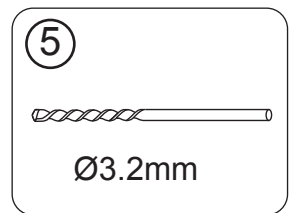

Tools Needed:

Accessories Bags:

Measurement:

2000mm

1968mm

Model	900x900	800x800
A	900mm	800mm
B	900mm	800mm
C	1036mm	895mm
D	284mm	184mm

Exploded View:

Drawing Nr.	Art Nr.	Description	Unit
1	9140-A	ST4x35mm screw	pc
2		ST4x10mm screw	pc
3		Screw cover	pc
4		Plastic plugs	pc
5		3.2 drill bit	pc
6	9140-B	ICE and FIX bottom gasket	set
7	9400-B	Plastic handle for FIX showers	set
8	9210-B	FIX PVC magnetic gasket	set
9	9210-D	FIX wall profile (2.0m) matt silver	pc
10	9140-H	ICE and FIX hinge set for one door	set
11	9210-BA	FIX R 800 left door with hinge profile (Transparent)	set
	9210-BB	Vallmo 800 left door with hinge profile	set
	9210-BC	FIX R 900 left door with hinge profile (Transparent)	set
	9210-BD	Vallmo 900 left door with hinge profile	set
12	9210-BE	FIX R 800 right door with hinge profile (Transparent)	set
	9210-BF	Vallmo 800 right door with hinge profile	set
	9210-BG	FIX R 900 right door with hinge profile (Transparent)	set
	9210-BH	Vallmo 900 right door with hinge profile	set