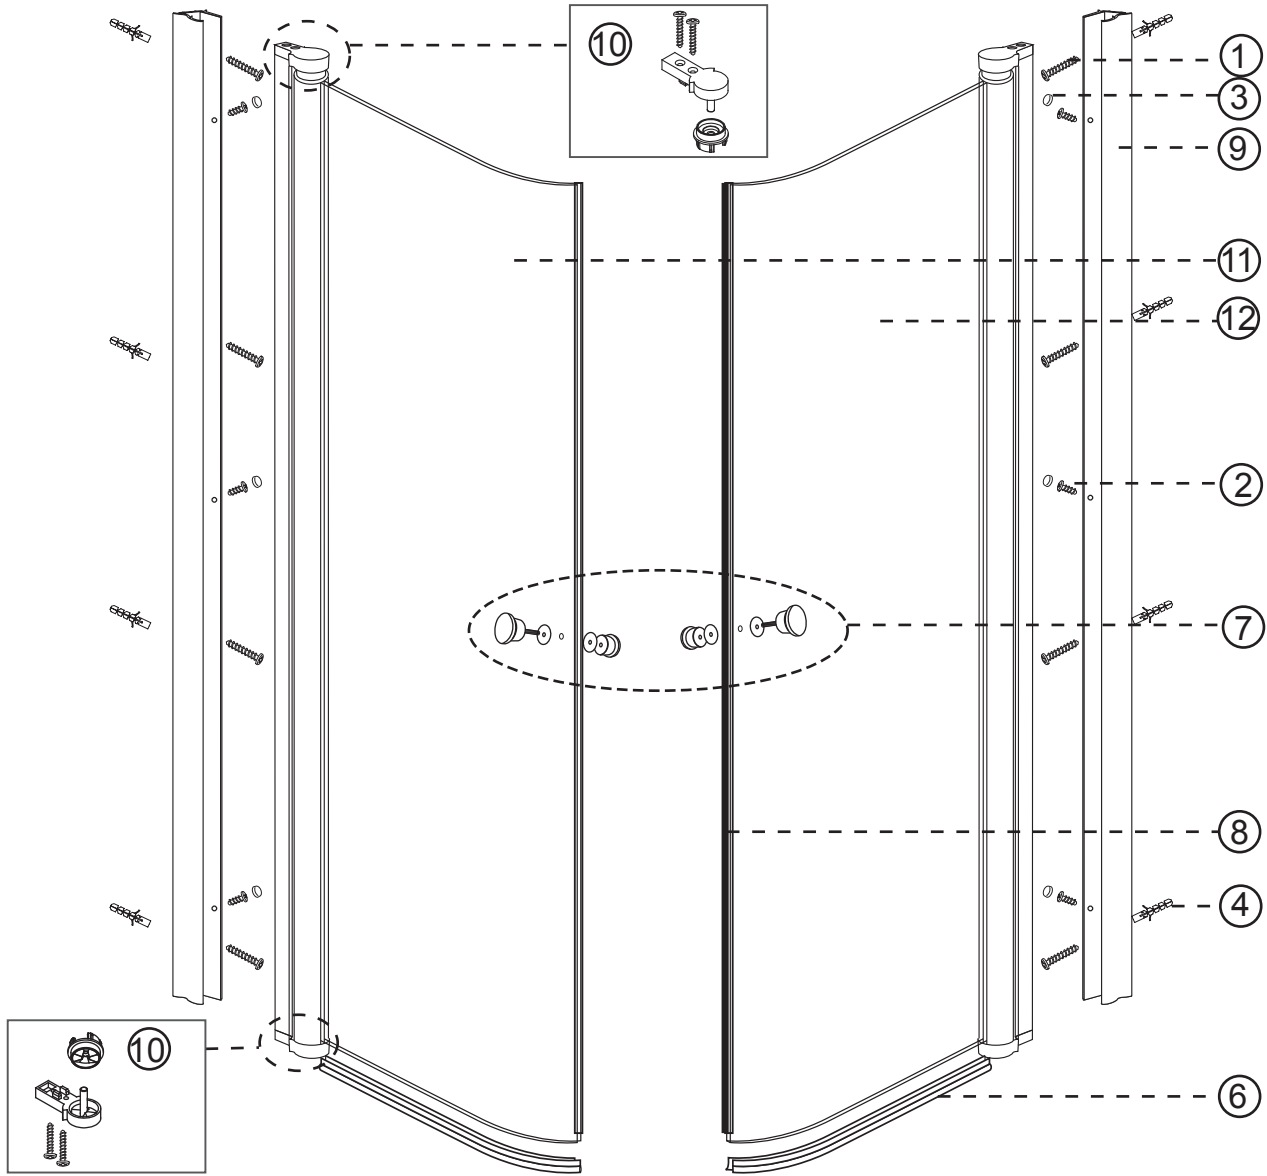

NORO®

FIX R
Vallmo

FIX R

Getting Start:

 <p>EN14428</p>	<p>This product fulfils the EN14428 standard</p>		<p>Goggles are recommended to protect the eyes</p>
 <p>EN12150</p>	<p>All glass used are tempered security glass</p>		<p>Caution: Always Handle Glass With Care! Always protect the edges and corners of the glass when assembling.</p>
	<p>2 people are recommended to assemble this shower enclosure</p>		<p>Gloves are recommended to prevent slippery on glass</p>

Tools Needed:

Accessories Bags:

Measurement:

2000mm

1968mm

Model	900x900	800x800
A	900mm	800mm
B	900mm	800mm
C	1036mm	895mm
D	284mm	184mm

Exploded View:

Drawing Nr.	Art Nr.	Description	Unit
1	9140-A	ST4x35mm screw	pc
2		ST4x10mm screw	pc
3		Screw cover	pc
4		Plastic plugs	pc
5		3.2 drill bit	pc
6	9140-B	ICE and FIX bottom gasket	set
7	9400-B	Plastic handle for FIX showers	set
8	9210-B	FIX PVC magnetic gasket	set
9	9210-D	FIX wall profile (2.0m) matt silver	pc
10	9140-H	ICE and FIX hinge set for one door	set
11	9210-BA	FIX R 800 left door with hinge profile (Transparent)	set
	9210-BB	Vallmo 800 left door with hinge profile	set
	9210-BC	FIX R 900 left door with hinge profile (Transparent)	set
	9210-BD	Vallmo 900 left door with hinge profile	set
12	9210-BE	FIX R 800 right door with hinge profile (Transparent)	set
	9210-BF	Vallmo 800 right door with hinge profile	set
	9210-BG	FIX R 900 right door with hinge profile (Transparent)	set
	9210-BH	Vallmo 900 right door with hinge profile	set