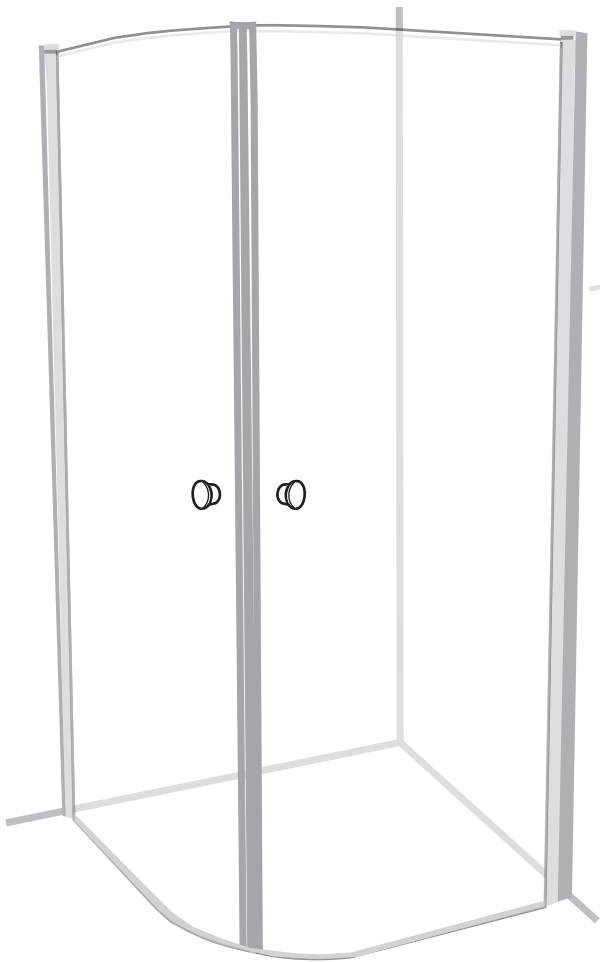

NORO®

FIX R
Vallmo

FIX R

Getting Start:

 <p>EN14428</p>	<p>This product fulfils the EN14428 standard</p>		<p>Goggles are recommended to protect the eyes</p>
 <p>EN12150</p>	<p>All glass used are tempered security glass</p>		<p>Caution: Always Handle Glass With Care! Always protect the edges and corners of the glass when assembling.</p>
	<p>2 people are recommended to assemble this shower enclosure</p>		<p>Gloves are recommended to prevent slippery on glass</p>

Tools Needed:

Accessories Bags:

Measurement:

2000mm

1968mm

Model	900x900	800x800
A	900mm	800mm
B	900mm	800mm
C	1036mm	895mm
D	284mm	184mm

Exploded View:

Drawing Nr.	Art Nr.	Description	Unit
1	9140-A	ST4x35mm screw	pc
2		ST4x10mm screw	pc
3		Screw cover	pc
4		Plastic plugs	pc
5		3.2 drill bit	pc
6	9140-B	ICE and FIX bottom gasket	set
7	9400-B	Plastic handle for FIX showers	set
8	9210-B	FIX PVC magnetic gasket	set
9	9210-D	FIX wall profile (2.0m) matt silver	pc
10	9140-H	ICE and FIX hinge set for one door	set
11	9210-BA	FIX R 800 left door with hinge profile (Transparent)	set
	9210-BB	Vallmo 800 left door with hinge profile	set
	9210-BC	FIX R 900 left door with hinge profile (Transparent)	set
	9210-BD	Vallmo 900 left door with hinge profile	set
12	9210-BE	FIX R 800 right door with hinge profile (Transparent)	set
	9210-BF	Vallmo 800 right door with hinge profile	set
	9210-BG	FIX R 900 right door with hinge profile (Transparent)	set
	9210-BH	Vallmo 900 right door with hinge profile	set