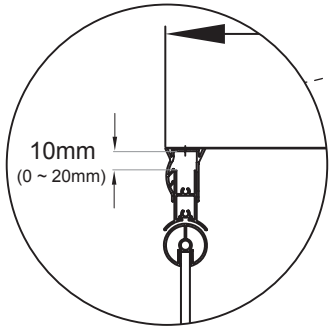

NORO®

FIX R
Vallmo

FIX R

Getting Start:

 <p>EN14428</p>	<p>This product fulfils the EN14428 standard</p>		<p>Goggles are recommended to protect the eyes</p>
 <p>EN12150</p>	<p>All glass used are tempered security glass</p>		<p>Caution: Always Handle Glass With Care! Always protect the edges and corners of the glass when assembling.</p>
	<p>2 people are recommended to assemble this shower enclosure</p>		<p>Gloves are recommended to prevent slippery on glass</p>

Tools Needed:

Accessories Bags:

Measurement:

2000mm

1968mm

Model	900x900	800x800
A	900mm	800mm
B	900mm	800mm
C	1036mm	895mm
D	284mm	184mm

Exploded View:

Drawing Nr.	Art Nr.	Description	Unit
1	9140-A	ST4x35mm screw	pc
2		ST4x10mm screw	pc
3		Screw cover	pc
4		Plastic plugs	pc
5		3.2 drill bit	pc
6	9140-B	ICE and FIX bottom gasket	set
7	9400-B	Plastic handle for FIX showers	set
8	9210-B	FIX PVC magnetic gasket	set
9	9210-D	FIX wall profile (2.0m) matt silver	pc
10	9140-H	ICE and FIX hinge set for one door	set
11	9210-BA	FIX R 800 left door with hinge profile (Transparent)	set
	9210-BB	Vallmo 800 left door with hinge profile	set
	9210-BC	FIX R 900 left door with hinge profile (Transparent)	set
	9210-BD	Vallmo 900 left door with hinge profile	set
12	9210-BE	FIX R 800 right door with hinge profile (Transparent)	set
	9210-BF	Vallmo 800 right door with hinge profile	set
	9210-BG	FIX R 900 right door with hinge profile (Transparent)	set
	9210-BH	Vallmo 900 right door with hinge profile	set