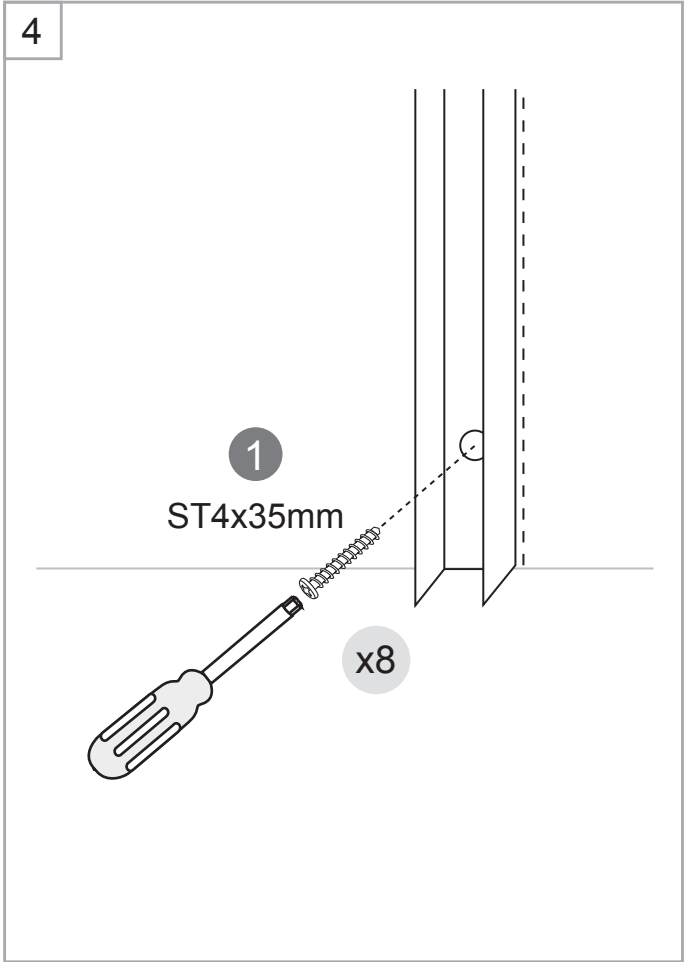

Tools Needed:

Accessories Bags:

Measurement:

2000mm

1968mm

Model	900x900	800x800
A	900mm	800mm
B	900mm	800mm
C	1036mm	895mm
D	284mm	184mm

Exploded View:

Drawing Nr.	Art Nr.	Description	Unit
1	9140-A	ST4x35mm screw	pc
2		ST4x10mm screw	pc
3		Screw cover	pc
4		Plastic plugs	pc
5		3.2 drill bit	pc
6	9140-B	ICE and FIX bottom gasket	set
7	9400-B	Plastic handle for FIX showers	set
8	9210-B	FIX PVC magnetic gasket	set
9	9210-D	FIX wall profile (2.0m) matt silver	pc
10	9140-H	ICE and FIX hinge set for one door	set
11	9210-BA	FIX R 800 left door with hinge profile (Transparent)	set
	9210-BB	Vallmo 800 left door with hinge profile	set
	9210-BC	FIX R 900 left door with hinge profile (Transparent)	set
	9210-BD	Vallmo 900 left door with hinge profile	set
12	9210-BE	FIX R 800 right door with hinge profile (Transparent)	set
	9210-BF	Vallmo 800 right door with hinge profile	set
	9210-BG	FIX R 900 right door with hinge profile (Transparent)	set
	9210-BH	Vallmo 900 right door with hinge profile	set