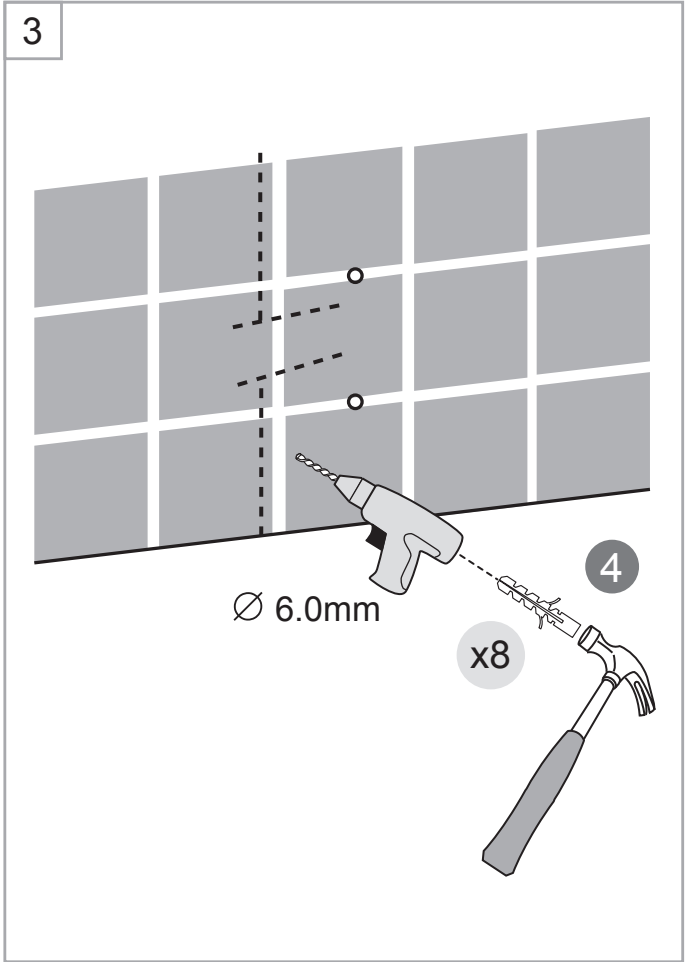

Tools Needed:

Accessories Bags:

Measurement:

2000mm

1968mm

Model	900x900	800x800
A	900mm	800mm
B	900mm	800mm
C	1036mm	895mm
D	284mm	184mm

Exploded View:

Drawing Nr.	Art Nr.	Description	Unit
1	9140-A	ST4x35mm screw	pc
2		ST4x10mm screw	pc
3		Screw cover	pc
4		Plastic plugs	pc
5		3.2 drill bit	pc
6	9140-B	ICE and FIX bottom gasket	set
7	9400-B	Plastic handle for FIX showers	set
8	9210-B	FIX PVC magnetic gasket	set
9	9210-D	FIX wall profile (2.0m) matt silver	pc
10	9140-H	ICE and FIX hinge set for one door	set
11	9210-BA	FIX R 800 left door with hinge profile (Transparent)	set
	9210-BB	Vallmo 800 left door with hinge profile	set
	9210-BC	FIX R 900 left door with hinge profile (Transparent)	set
	9210-BD	Vallmo 900 left door with hinge profile	set
12	9210-BE	FIX R 800 right door with hinge profile (Transparent)	set
	9210-BF	Vallmo 800 right door with hinge profile	set
	9210-BG	FIX R 900 right door with hinge profile (Transparent)	set
	9210-BH	Vallmo 900 right door with hinge profile	set