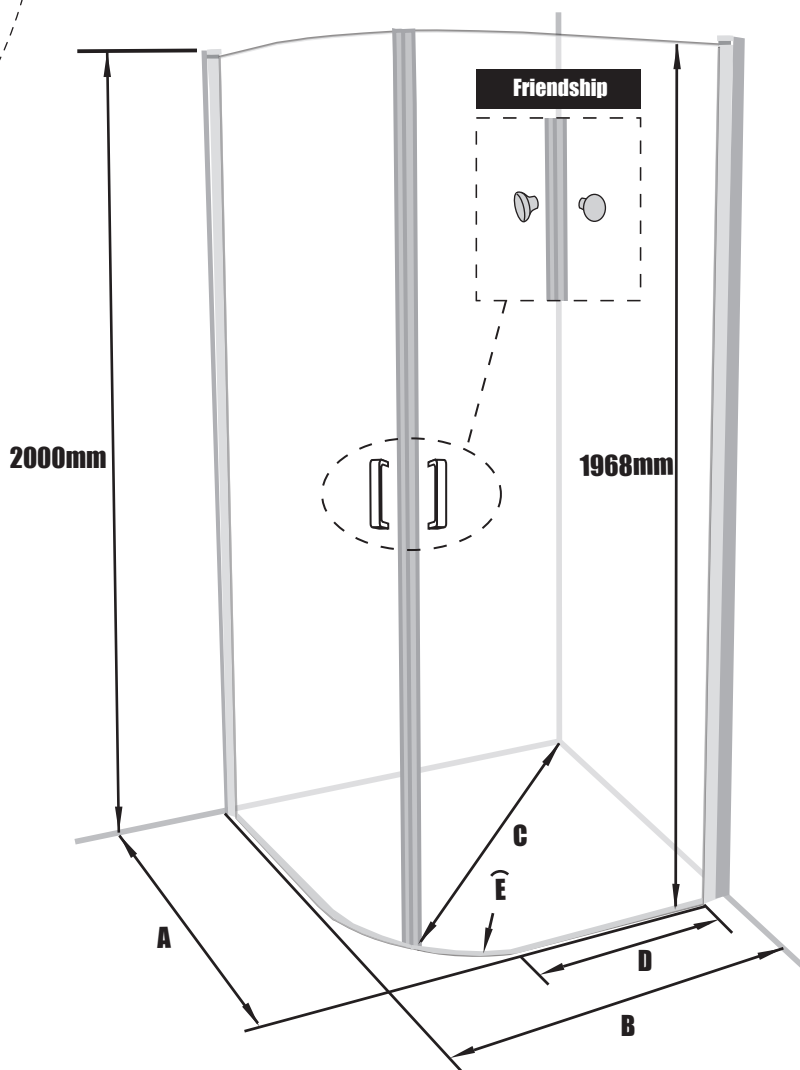

## Getting Start:

	<p>This product fulfils the EN14428 standard</p>		<p>Goggles are recommended to protect the eyes</p>
	<p>All glass used are tempered security glass</p>		<p>Caution: Always Handle Glass With Care! Always protect the edges and corners of the glass when assembling.</p>
	<p>2 people are recommended to assemble this shower enclosure</p>		<p>Gloves are recommended to prevent slippery on glass</p>

## Accessories Bags:

**Measurement:**

Model	A	B	C	D	E
90x90	900mm	900mm	1036mm	327mm	R450mm
80x80	800mm	800mm	895mm	227mm	R450mm

**Exploded View:**

**Exploded View:**

<b>Drawing Nr.</b>	<b>Spare Part Art. No.</b>	<b>Description</b>	<b>Unit</b>
1	9140-A	ST4x35mm screw	pc
2		ST4x10mm screw	pc
3		Screw cover	pc
4		Plastic plugs	pc
5		3.2 drill bit	pc
6	9140-B	ICE and FIX bottom gasket	set
7	9140-E	ICE handle set ( CC:145mm)	set
8	9140-F	Friendship handle set	set
9	9140-C	ICE alu magnetic gasket	set
10	9140-D	ICE wall profile (2.0m)	pc
11	9140-H	ICE and FIX hinge set for one door	set
12	9140-BD	ICE R 800 left door with hinge profile (Friendship pattern)	pc
	9140-BH	ICE R 900 left door with hinge profile (Friendship pattern)	pc
13	9140-BL	ICE R 800 right door with hinge profile (Friendship pattern)	pc
	9140-BP	ICE R 900 right door with hinge profile (Friendship pattern)	pc