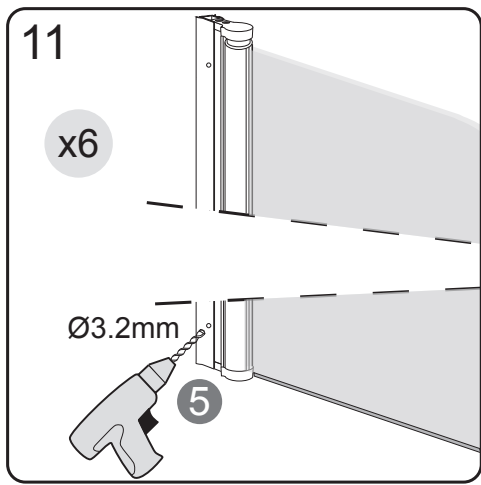

## Accessories Bags:

**Measurement:**

Model	A	B	C	D	E
90x90	900mm	900mm	1036mm	327mm	R450mm
80x80	800mm	800mm	895mm	227mm	R450mm

**Exploded View:**

**Exploded View:**

<b>Drawing Nr.</b>	<b>Spare Part Art. No.</b>	<b>Description</b>	<b>Unit</b>
1	9140-A	ST4x35mm screw	pc
2		ST4x10mm screw	pc
3		Screw cover	pc
4		Plastic plugs	pc
5		3.2 drill bit	pc
6	9140-B	ICE and FIX bottom gasket	set
7	9140-E	ICE handle set ( CC:145mm)	set
8	9140-F	Friendship handle set	set
9	9140-C	ICE alu magnetic gasket	set
10	9140-D	ICE wall profile (2.0m)	pc
11	9140-H	ICE and FIX hinge set for one door	set
12	9140-BD	ICE R 800 left door with hinge profile (Friendship pattern)	pc
	9140-BH	ICE R 900 left door with hinge profile (Friendship pattern)	pc
13	9140-BL	ICE R 800 right door with hinge profile (Friendship pattern)	pc
	9140-BP	ICE R 900 right door with hinge profile (Friendship pattern)	pc