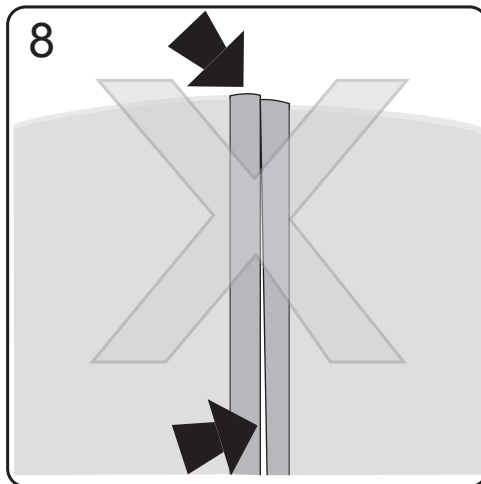

## Accessories Bags:

**Measurement:**

Model	A	B	C	D	E
90x90	900mm	900mm	1036mm	327mm	R450mm
80x80	800mm	800mm	895mm	227mm	R450mm

**Exploded View:**

**Exploded View:**

<b>Drawing Nr.</b>	<b>Spare Part Art. No.</b>	<b>Description</b>	<b>Unit</b>
1	9140-A	ST4x35mm screw	pc
2		ST4x10mm screw	pc
3		Screw cover	pc
4		Plastic plugs	pc
5		3.2 drill bit	pc
6	9140-B	ICE and FIX bottom gasket	set
7	9140-E	ICE handle set ( CC:145mm)	set
8	9140-F	Friendship handle set	set
9	9140-C	ICE alu magnetic gasket	set
10	9140-D	ICE wall profile (2.0m)	pc
11	9140-H	ICE and FIX hinge set for one door	set
12	9140-BD	ICE R 800 left door with hinge profile (Friendship pattern)	pc
	9140-BH	ICE R 900 left door with hinge profile (Friendship pattern)	pc
13	9140-BL	ICE R 800 right door with hinge profile (Friendship pattern)	pc
	9140-BP	ICE R 900 right door with hinge profile (Friendship pattern)	pc