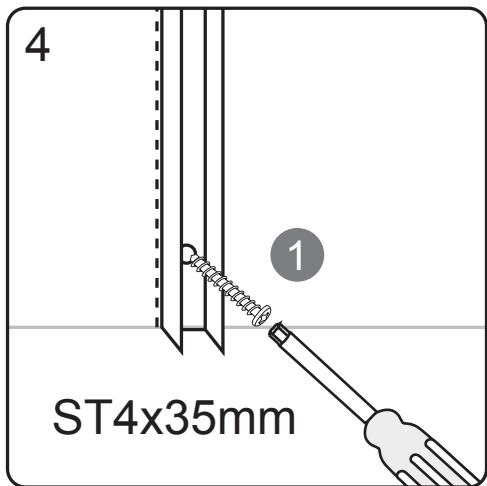

## Accessories Bags:

**Measurement:**

Model	A	B	C	D	E
90x90	900mm	900mm	1036mm	327mm	R450mm
80x80	800mm	800mm	895mm	227mm	R450mm

**Exploded View:**

**Exploded View:**

<b>Drawing Nr.</b>	<b>Spare Part Art. No.</b>	<b>Description</b>	<b>Unit</b>
1	9140-A	ST4x35mm screw	pc
2		ST4x10mm screw	pc
3		Screw cover	pc
4		Plastic plugs	pc
5		3.2 drill bit	pc
6	9140-B	ICE and FIX bottom gasket	set
7	9140-E	ICE handle set ( CC:145mm)	set
8	9140-F	Friendship handle set	set
9	9140-C	ICE alu magnetic gasket	set
10	9140-D	ICE wall profile (2.0m)	pc
11	9140-H	ICE and FIX hinge set for one door	set
12	9140-BD	ICE R 800 left door with hinge profile (Friendship pattern)	pc
	9140-BH	ICE R 900 left door with hinge profile (Friendship pattern)	pc
13	9140-BL	ICE R 800 right door with hinge profile (Friendship pattern)	pc
	9140-BP	ICE R 900 right door with hinge profile (Friendship pattern)	pc