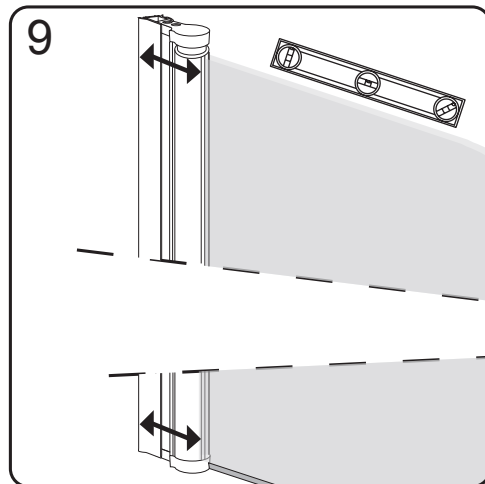

## Accessories Bags:

**Measurement:**

Model	A	B	C	D	E
90x90	900mm	900mm	1036mm	327mm	R450mm
80x80	800mm	800mm	895mm	227mm	R450mm

**Exploded View:**

**Exploded View:**

<b>Drawing Nr.</b>	<b>Spare Part Art. No.</b>	<b>Description</b>	<b>Unit</b>
1	9140-A	ST4x35mm screw	pc
2		ST4x10mm screw	pc
3		Screw cover	pc
4		Plastic plugs	pc
5		3.2 drill bit	pc
6	9140-B	ICE and FIX bottom gasket	set
7	9140-E	ICE handle set ( CC:145mm)	set
8	9140-F	Friendship handle set	set
9	9140-C	ICE alu magnetic gasket	set
10	9140-D	ICE wall profile (2.0m)	pc
11	9140-H	ICE and FIX hinge set for one door	set
12	9140-BD	ICE R 800 left door with hinge profile (Friendship pattern)	pc
	9140-BH	ICE R 900 left door with hinge profile (Friendship pattern)	pc
13	9140-BL	ICE R 800 right door with hinge profile (Friendship pattern)	pc
	9140-BP	ICE R 900 right door with hinge profile (Friendship pattern)	pc