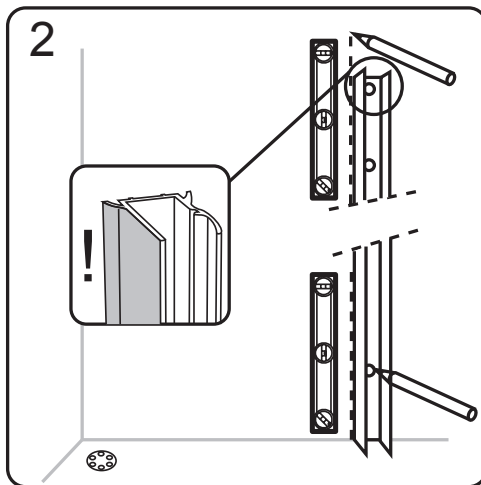

## Accessories Bags:

**Measurement:**

Model	A	B	C	D	E
90x90	900mm	900mm	1036mm	327mm	R450mm
80x80	800mm	800mm	895mm	227mm	R450mm

**Exploded View:**

**Exploded View:**

<b>Drawing Nr.</b>	<b>Spare Part Art. No.</b>	<b>Description</b>	<b>Unit</b>
1	9140-A	ST4x35mm screw	pc
2		ST4x10mm screw	pc
3		Screw cover	pc
4		Plastic plugs	pc
5		3.2 drill bit	pc
6	9140-B	ICE and FIX bottom gasket	set
7	9140-E	ICE handle set ( CC:145mm)	set
8	9140-F	Friendship handle set	set
9	9140-C	ICE alu magnetic gasket	set
10	9140-D	ICE wall profile (2.0m)	pc
11	9140-H	ICE and FIX hinge set for one door	set
12	9140-BD	ICE R 800 left door with hinge profile (Friendship pattern)	pc
	9140-BH	ICE R 900 left door with hinge profile (Friendship pattern)	pc
13	9140-BL	ICE R 800 right door with hinge profile (Friendship pattern)	pc
	9140-BP	ICE R 900 right door with hinge profile (Friendship pattern)	pc