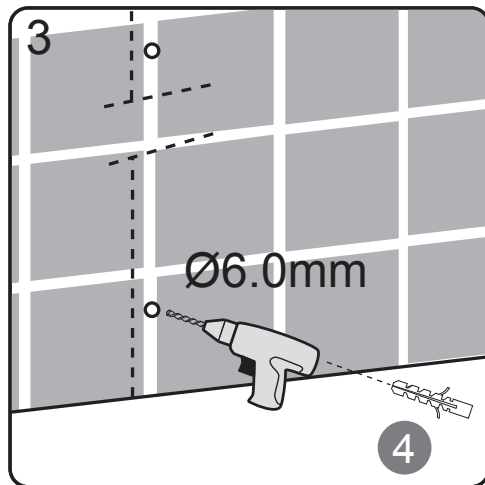

## Accessories Bags:

**Measurement:**

Model	A	B	C	D	E
90x90	900mm	900mm	1036mm	327mm	R450mm
80x80	800mm	800mm	895mm	227mm	R450mm

**Exploded View:**

**Exploded View:**

<b>Drawing Nr.</b>	<b>Spare Part Art. No.</b>	<b>Description</b>	<b>Unit</b>
1	9140-A	ST4x35mm screw	pc
2		ST4x10mm screw	pc
3		Screw cover	pc
4		Plastic plugs	pc
5		3.2 drill bit	pc
6	9140-B	ICE and FIX bottom gasket	set
7	9140-E	ICE handle set ( CC:145mm)	set
8	9140-F	Friendship handle set	set
9	9140-C	ICE alu magnetic gasket	set
10	9140-D	ICE wall profile (2.0m)	pc
11	9140-H	ICE and FIX hinge set for one door	set
12	9140-BD	ICE R 800 left door with hinge profile (Friendship pattern)	pc
	9140-BH	ICE R 900 left door with hinge profile (Friendship pattern)	pc
13	9140-BL	ICE R 800 right door with hinge profile (Friendship pattern)	pc
	9140-BP	ICE R 900 right door with hinge profile (Friendship pattern)	pc