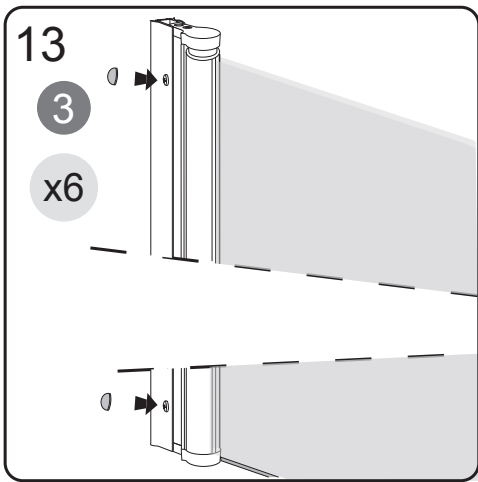

## Accessories Bags:

**Measurement:**

Model	A	B	C	D	E
90x90	900mm	900mm	1036mm	327mm	R450mm
80x80	800mm	800mm	895mm	227mm	R450mm

**Exploded View:**

**Exploded View:**

<b>Drawing Nr.</b>	<b>Spare Part Art. No.</b>	<b>Description</b>	<b>Unit</b>
1	9140-A	ST4x35mm screw	pc
2		ST4x10mm screw	pc
3		Screw cover	pc
4		Plastic plugs	pc
5		3.2 drill bit	pc
6	9140-B	ICE and FIX bottom gasket	set
7	9140-E	ICE handle set ( CC:145mm)	set
8	9140-F	Friendship handle set	set
9	9140-C	ICE alu magnetic gasket	set
10	9140-D	ICE wall profile (2.0m)	pc
11	9140-H	ICE and FIX hinge set for one door	set
12	9140-BD	ICE R 800 left door with hinge profile (Friendship pattern)	pc
	9140-BH	ICE R 900 left door with hinge profile (Friendship pattern)	pc
13	9140-BL	ICE R 800 right door with hinge profile (Friendship pattern)	pc
	9140-BP	ICE R 900 right door with hinge profile (Friendship pattern)	pc