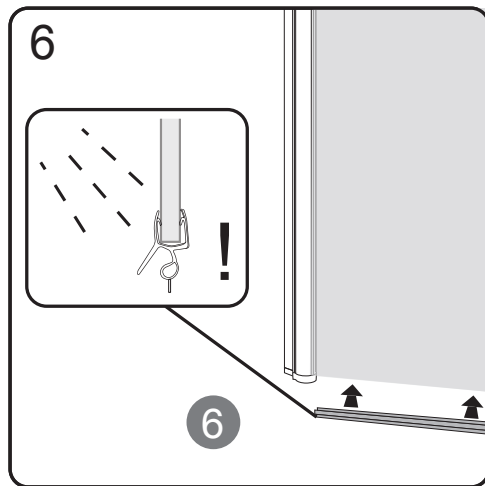

## Accessories Bags:

**Measurement:**

Model	A	B	C	D	E
90x90	900mm	900mm	1036mm	327mm	R450mm
80x80	800mm	800mm	895mm	227mm	R450mm

**Exploded View:**

**Exploded View:**

<b>Drawing Nr.</b>	<b>Spare Part Art. No.</b>	<b>Description</b>	<b>Unit</b>
1	9140-A	ST4x35mm screw	pc
2		ST4x10mm screw	pc
3		Screw cover	pc
4		Plastic plugs	pc
5		3.2 drill bit	pc
6	9140-B	ICE and FIX bottom gasket	set
7	9140-E	ICE handle set ( CC:145mm)	set
8	9140-F	Friendship handle set	set
9	9140-C	ICE alu magnetic gasket	set
10	9140-D	ICE wall profile (2.0m)	pc
11	9140-H	ICE and FIX hinge set for one door	set
12	9140-BD	ICE R 800 left door with hinge profile (Friendship pattern)	pc
	9140-BH	ICE R 900 left door with hinge profile (Friendship pattern)	pc
13	9140-BL	ICE R 800 right door with hinge profile (Friendship pattern)	pc
	9140-BP	ICE R 900 right door with hinge profile (Friendship pattern)	pc