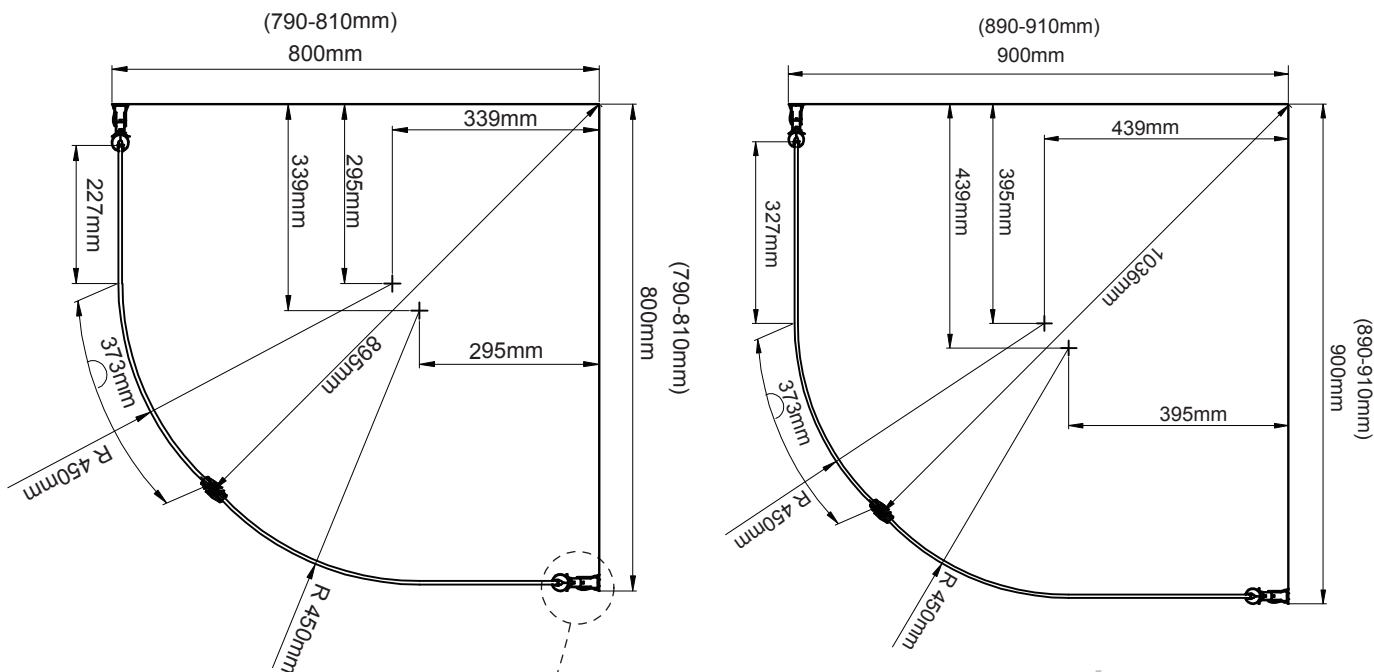

## Accessories Bags:

**Measurement:**

Model	A	B	C	D	E
90x90	900mm	900mm	1036mm	327mm	R450mm
80x80	800mm	800mm	895mm	227mm	R450mm

**Exploded View:**

**Exploded View:**

<b>Drawing Nr.</b>	<b>Spare Part Art. No.</b>	<b>Description</b>	<b>Unit</b>
1	9140-A	ST4x35mm screw	pc
2		ST4x10mm screw	pc
3		Screw cover	pc
4		Plastic plugs	pc
5		3.2 drill bit	pc
6	9140-B	ICE and FIX bottom gasket	set
7	9140-E	ICE handle set ( CC:145mm)	set
8	9140-F	Friendship handle set	set
9	9140-C	ICE alu magnetic gasket	set
10	9140-D	ICE wall profile (2.0m)	pc
11	9140-H	ICE and FIX hinge set for one door	set
12	9140-BD	ICE R 800 left door with hinge profile (Friendship pattern)	pc
	9140-BH	ICE R 900 left door with hinge profile (Friendship pattern)	pc
13	9140-BL	ICE R 800 right door with hinge profile (Friendship pattern)	pc
	9140-BP	ICE R 900 right door with hinge profile (Friendship pattern)	pc