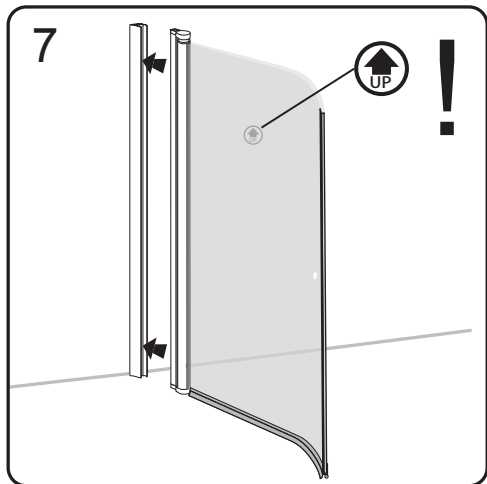

## Accessories Bags:

**Measurement:**

Model	A	B	C	D	E
90x90	900mm	900mm	1036mm	327mm	R450mm
80x80	800mm	800mm	895mm	227mm	R450mm

**Exploded View:**

**Exploded View:**

<b>Drawing Nr.</b>	<b>Spare Part Art. No.</b>	<b>Description</b>	<b>Unit</b>
1	9140-A	ST4x35mm screw	pc
2		ST4x10mm screw	pc
3		Screw cover	pc
4		Plastic plugs	pc
5		3.2 drill bit	pc
6	9140-B	ICE and FIX bottom gasket	set
7	9140-E	ICE handle set ( CC:145mm)	set
8	9140-F	Friendship handle set	set
9	9140-C	ICE alu magnetic gasket	set
10	9140-D	ICE wall profile (2.0m)	pc
11	9140-H	ICE and FIX hinge set for one door	set
12	9140-BD	ICE R 800 left door with hinge profile (Friendship pattern)	pc
	9140-BH	ICE R 900 left door with hinge profile (Friendship pattern)	pc
13	9140-BL	ICE R 800 right door with hinge profile (Friendship pattern)	pc
	9140-BP	ICE R 900 right door with hinge profile (Friendship pattern)	pc