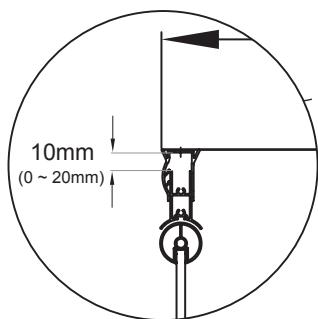

## Accessories Bags:

**Measurement:**

Model	A	B	C	D	E
90x90	900mm	900mm	1036mm	327mm	R450mm
80x80	800mm	800mm	895mm	227mm	R450mm

**Exploded View:**

**Exploded View:**

<b>Drawing Nr.</b>	<b>Spare Part Art. No.</b>	<b>Description</b>	<b>Unit</b>
1	9140-A	ST4x35mm screw	pc
2		ST4x10mm screw	pc
3		Screw cover	pc
4		Plastic plugs	pc
5		3.2 drill bit	pc
6	9140-B	ICE and FIX bottom gasket	set
7	9140-E	ICE handle set ( CC:145mm)	set
8	9140-F	Friendship handle set	set
9	9140-C	ICE alu magnetic gasket	set
10	9140-D	ICE wall profile (2.0m)	pc
11	9140-H	ICE and FIX hinge set for one door	set
12	9140-BD	ICE R 800 left door with hinge profile (Friendship pattern)	pc
	9140-BH	ICE R 900 left door with hinge profile (Friendship pattern)	pc
13	9140-BL	ICE R 800 right door with hinge profile (Friendship pattern)	pc
	9140-BP	ICE R 900 right door with hinge profile (Friendship pattern)	pc