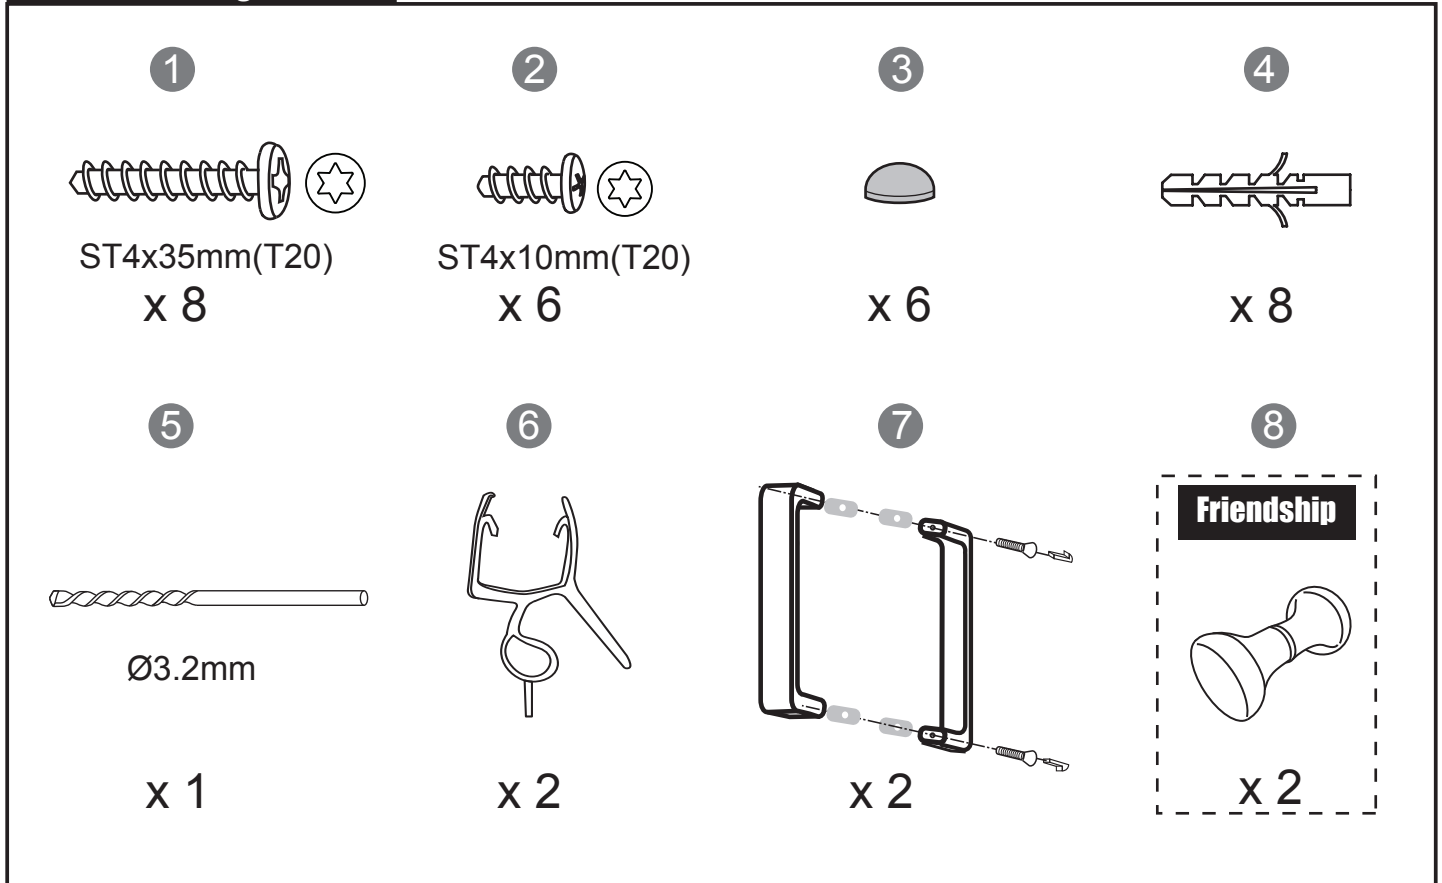

## Getting Start:

	<p>This product fulfils the EN14428 standard</p>		<p>Goggles are recommended to protect the eyes</p>
	<p>All glass used are tempered security glass</p>		<p>Caution: Always Handle Glass With Care! Always protect the edges and corners of the glass when assembling.</p>
	<p>2 people are recommended to assemble this shower enclosure</p>		<p>Gloves are recommended to prevent slippery on glass</p>

## Accessories Bags:

**Measurement:**

Model	A	B	C	D	E
90x90	900mm	900mm	1036mm	327mm	R450mm
80x80	800mm	800mm	895mm	227mm	R450mm

**Exploded View:**

**Exploded View:**

<b>Drawing Nr.</b>	<b>Spare Part Art. No.</b>	<b>Description</b>	<b>Unit</b>
1	9140-A	ST4x35mm screw	pc
2		ST4x10mm screw	pc
3		Screw cover	pc
4		Plastic plugs	pc
5		3.2 drill bit	pc
6	9140-B	ICE and FIX bottom gasket	set
7	9140-E	ICE handle set ( CC:145mm)	set
8	9140-F	Friendship handle set	set
9	9140-C	ICE alu magnetic gasket	set
10	9140-D	ICE wall profile (2.0m)	pc
11	9140-H	ICE and FIX hinge set for one door	set
12	9140-BD	ICE R 800 left door with hinge profile (Friendship pattern)	pc
	9140-BH	ICE R 900 left door with hinge profile (Friendship pattern)	pc
13	9140-BL	ICE R 800 right door with hinge profile (Friendship pattern)	pc
	9140-BP	ICE R 900 right door with hinge profile (Friendship pattern)	pc