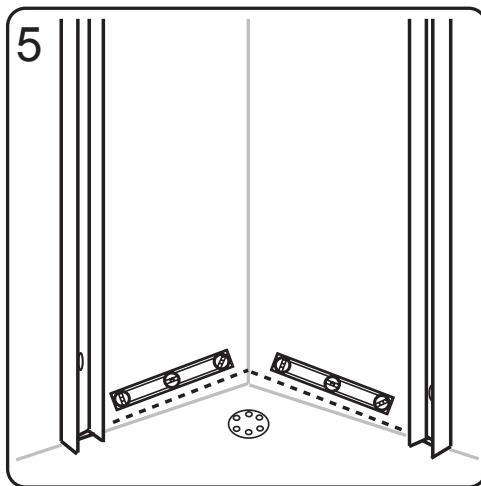

## Accessories Bags:

**Measurement:**

Model	A	B	C	D	E
90x90	900mm	900mm	1036mm	327mm	R450mm
80x80	800mm	800mm	895mm	227mm	R450mm

**Exploded View:**

**Exploded View:**

<b>Drawing Nr.</b>	<b>Spare Part Art. No.</b>	<b>Description</b>	<b>Unit</b>
1	9140-A	ST4x35mm screw	pc
2		ST4x10mm screw	pc
3		Screw cover	pc
4		Plastic plugs	pc
5		3.2 drill bit	pc
6	9140-B	ICE and FIX bottom gasket	set
7	9140-E	ICE handle set ( CC:145mm)	set
8	9140-F	Friendship handle set	set
9	9140-C	ICE alu magnetic gasket	set
10	9140-D	ICE wall profile (2.0m)	pc
11	9140-H	ICE and FIX hinge set for one door	set
12	9140-BD	ICE R 800 left door with hinge profile (Friendship pattern)	pc
	9140-BH	ICE R 900 left door with hinge profile (Friendship pattern)	pc
13	9140-BL	ICE R 800 right door with hinge profile (Friendship pattern)	pc
	9140-BP	ICE R 900 right door with hinge profile (Friendship pattern)	pc