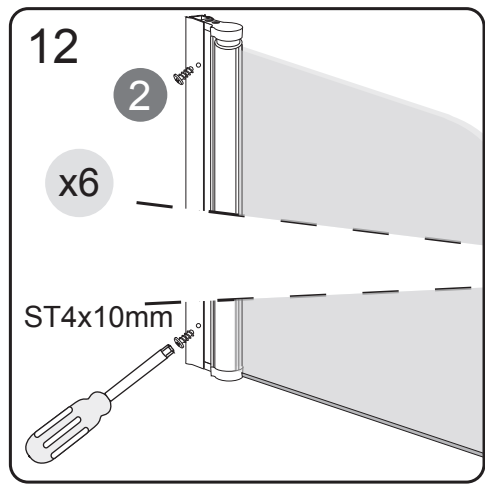

## Accessories Bags:

**Measurement:**

Model	A	B	C	D	E
90x90	900mm	900mm	1036mm	327mm	R450mm
80x80	800mm	800mm	895mm	227mm	R450mm

**Exploded View:**

**Exploded View:**

<b>Drawing Nr.</b>	<b>Spare Part Art. No.</b>	<b>Description</b>	<b>Unit</b>
1	9140-A	ST4x35mm screw	pc
2		ST4x10mm screw	pc
3		Screw cover	pc
4		Plastic plugs	pc
5		3.2 drill bit	pc
6	9140-B	ICE and FIX bottom gasket	set
7	9140-E	ICE handle set ( CC:145mm)	set
8	9140-F	Friendship handle set	set
9	9140-C	ICE alu magnetic gasket	set
10	9140-D	ICE wall profile (2.0m)	pc
11	9140-H	ICE and FIX hinge set for one door	set
12	9140-BD	ICE R 800 left door with hinge profile (Friendship pattern)	pc
	9140-BH	ICE R 900 left door with hinge profile (Friendship pattern)	pc
13	9140-BL	ICE R 800 right door with hinge profile (Friendship pattern)	pc
	9140-BP	ICE R 900 right door with hinge profile (Friendship pattern)	pc