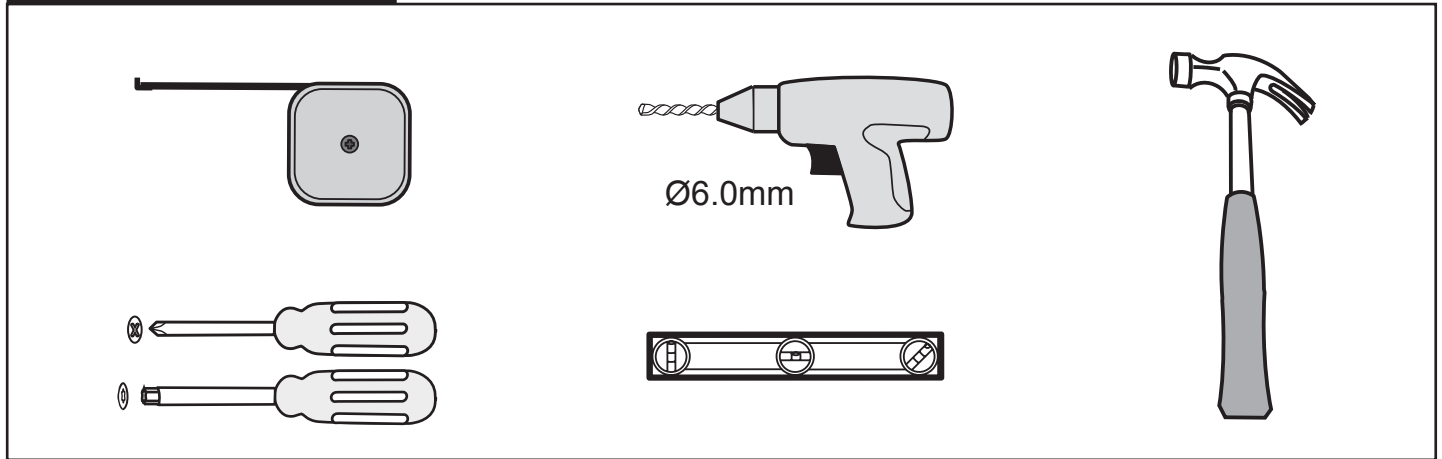

Getting Start:

	This product fulfils the EN14428 standard		Goggles are recommended to protect the eyes
	All glass used are tempered security glass		Caution: Always Handle Glass With Care! Always protect the edges and corners of the glass when assembling.
	2 people are recommended to assemble this shower enclosure		Gloves are recommended to prevent slippery on glass

Tools Needed: