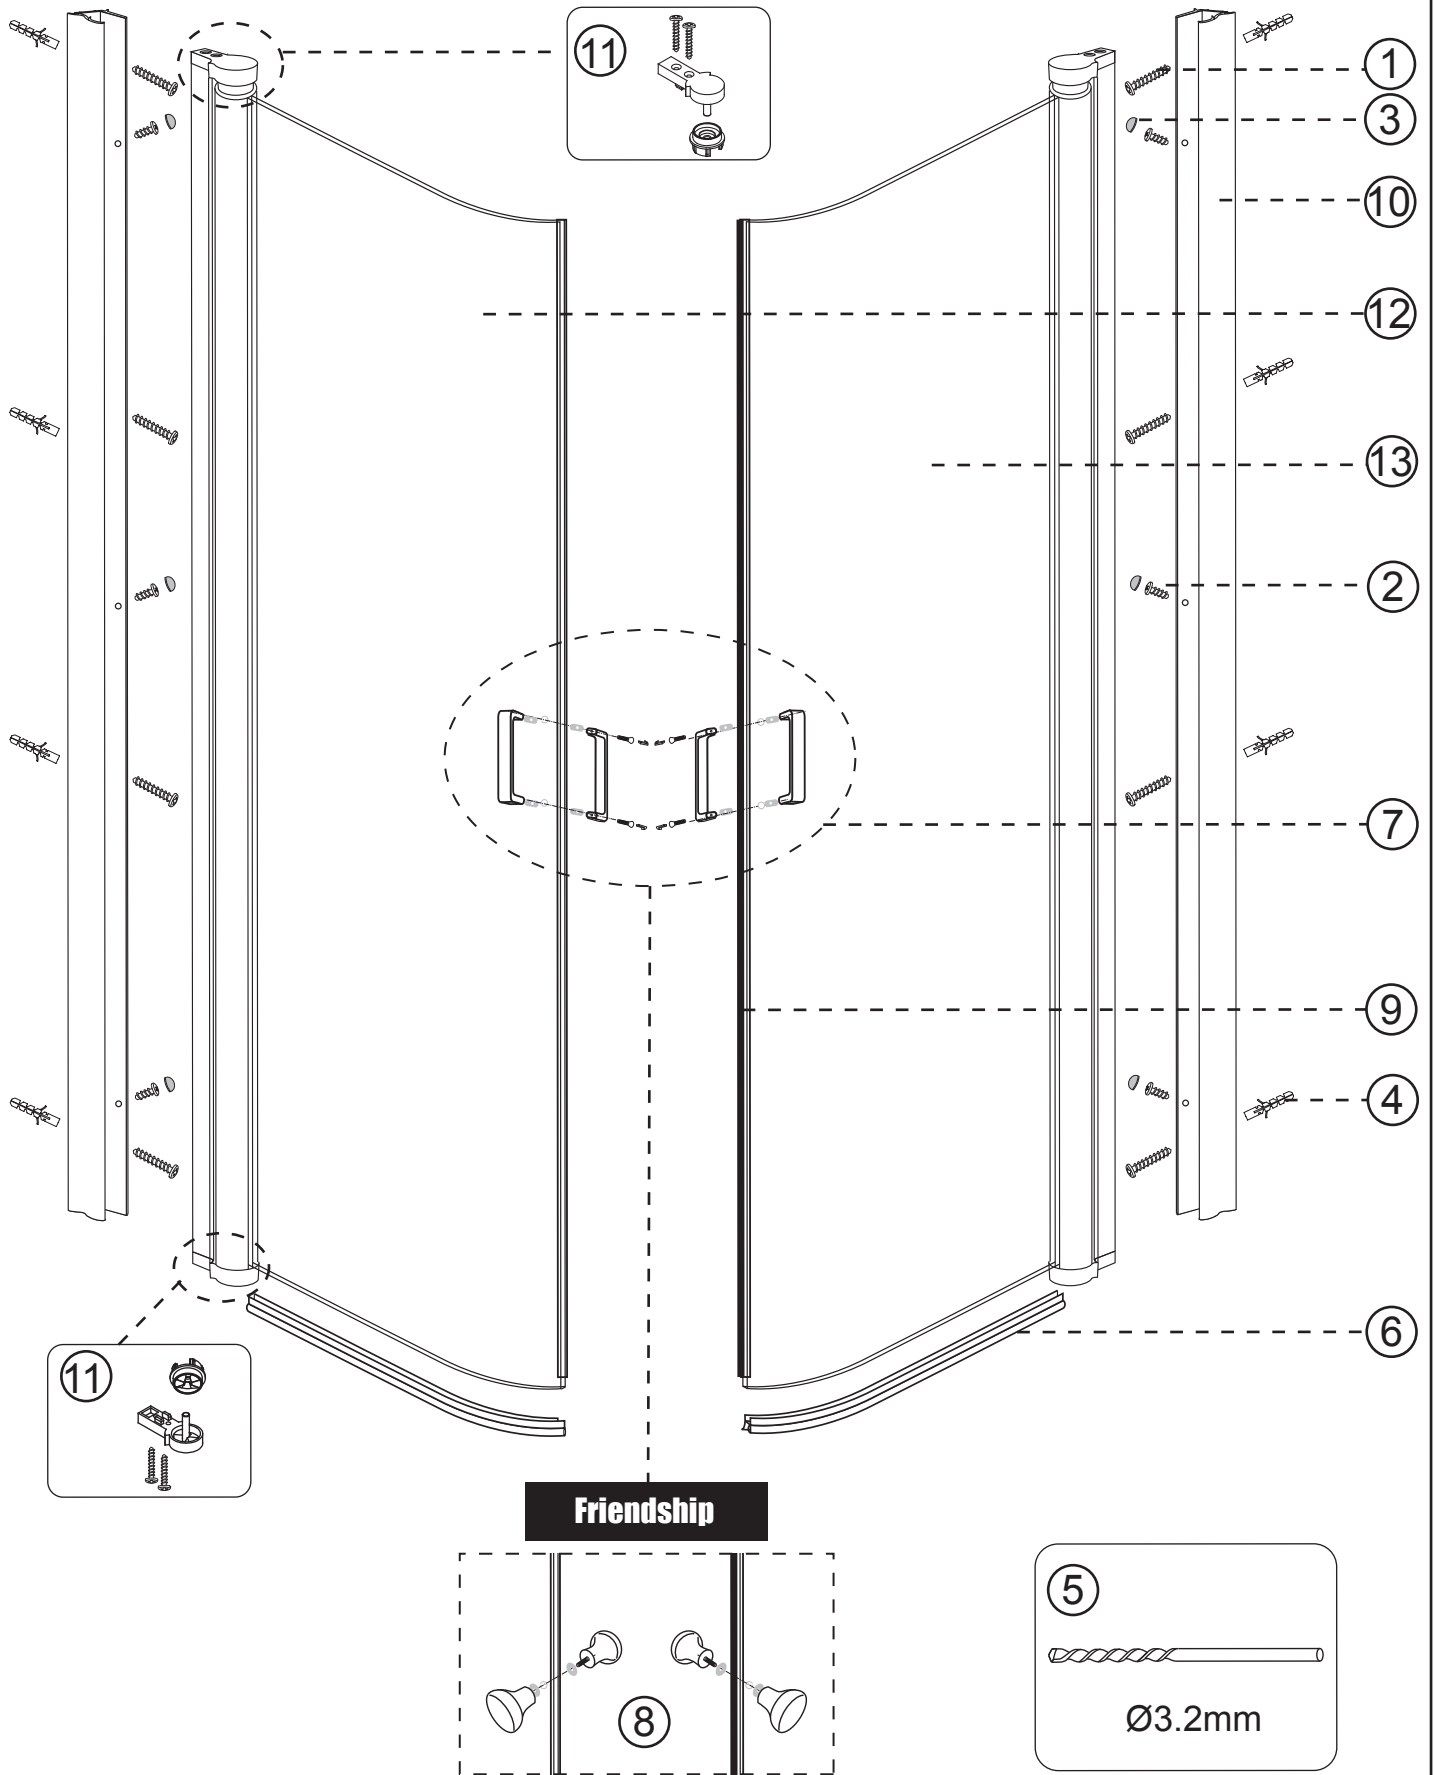

## Accessories Bags:

**Measurement:**

Model	A	B	C	D	E
90x90	900mm	900mm	1036mm	327mm	R450mm
80x80	800mm	800mm	895mm	227mm	R450mm

**Exploded View:**

**Exploded View:**

<b>Drawing Nr.</b>	<b>Spare Part Art. No.</b>	<b>Description</b>	<b>Unit</b>
1	9140-A	ST4x35mm screw	pc
2		ST4x10mm screw	pc
3		Screw cover	pc
4		Plastic plugs	pc
5		3.2 drill bit	pc
6	9140-B	ICE and FIX bottom gasket	set
7	9140-E	ICE handle set ( CC:145mm)	set
8	9140-F	Friendship handle set	set
9	9140-C	ICE alu magnetic gasket	set
10	9140-D	ICE wall profile (2.0m)	pc
11	9140-H	ICE and FIX hinge set for one door	set
12	9140-BD	ICE R 800 left door with hinge profile (Friendship pattern)	pc
	9140-BH	ICE R 900 left door with hinge profile (Friendship pattern)	pc
13	9140-BL	ICE R 800 right door with hinge profile (Friendship pattern)	pc
	9140-BP	ICE R 900 right door with hinge profile (Friendship pattern)	pc