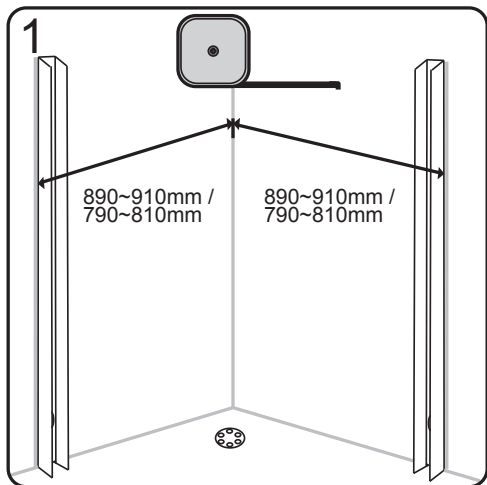

## Accessories Bags:

**Measurement:**

Model	A	B	C	D	E
90x90	900mm	900mm	1036mm	327mm	R450mm
80x80	800mm	800mm	895mm	227mm	R450mm

**Exploded View:**

**Exploded View:**

<b>Drawing Nr.</b>	<b>Spare Part Art. No.</b>	<b>Description</b>	<b>Unit</b>
1	9140-A	ST4x35mm screw	pc
2		ST4x10mm screw	pc
3		Screw cover	pc
4		Plastic plugs	pc
5		3.2 drill bit	pc
6	9140-B	ICE and FIX bottom gasket	set
7	9140-E	ICE handle set ( CC:145mm)	set
8	9140-F	Friendship handle set	set
9	9140-C	ICE alu magnetic gasket	set
10	9140-D	ICE wall profile (2.0m)	pc
11	9140-H	ICE and FIX hinge set for one door	set
12	9140-BD	ICE R 800 left door with hinge profile (Friendship pattern)	pc
	9140-BH	ICE R 900 left door with hinge profile (Friendship pattern)	pc
13	9140-BL	ICE R 800 right door with hinge profile (Friendship pattern)	pc
	9140-BP	ICE R 900 right door with hinge profile (Friendship pattern)	pc