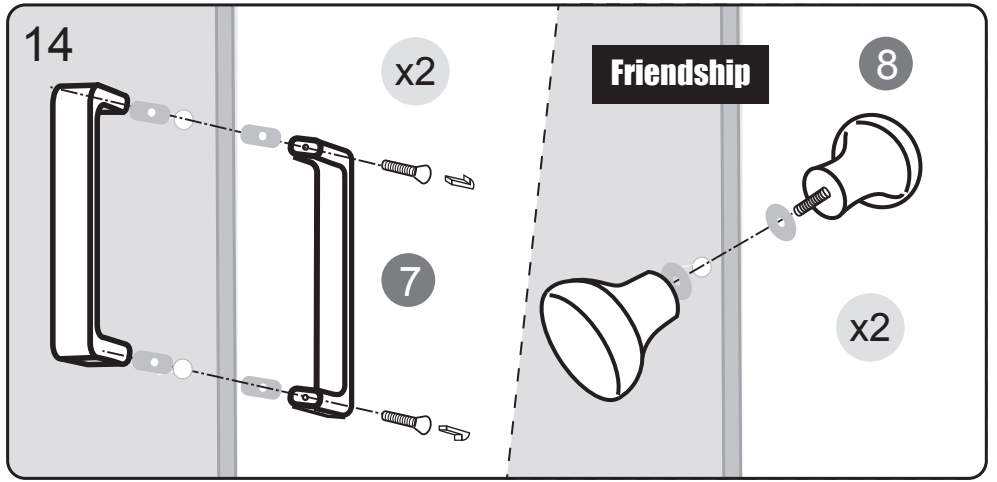

## Accessories Bags:

**Measurement:**

Model	A	B	C	D	E
90x90	900mm	900mm	1036mm	327mm	R450mm
80x80	800mm	800mm	895mm	227mm	R450mm

**Exploded View:**

**Exploded View:**

<b>Drawing Nr.</b>	<b>Spare Part Art. No.</b>	<b>Description</b>	<b>Unit</b>
1	9140-A	ST4x35mm screw	pc
2		ST4x10mm screw	pc
3		Screw cover	pc
4		Plastic plugs	pc
5		3.2 drill bit	pc
6	9140-B	ICE and FIX bottom gasket	set
7	9140-E	ICE handle set ( CC:145mm)	set
8	9140-F	Friendship handle set	set
9	9140-C	ICE alu magnetic gasket	set
10	9140-D	ICE wall profile (2.0m)	pc
11	9140-H	ICE and FIX hinge set for one door	set
12	9140-BD	ICE R 800 left door with hinge profile (Friendship pattern)	pc
	9140-BH	ICE R 900 left door with hinge profile (Friendship pattern)	pc
13	9140-BL	ICE R 800 right door with hinge profile (Friendship pattern)	pc
	9140-BP	ICE R 900 right door with hinge profile (Friendship pattern)	pc