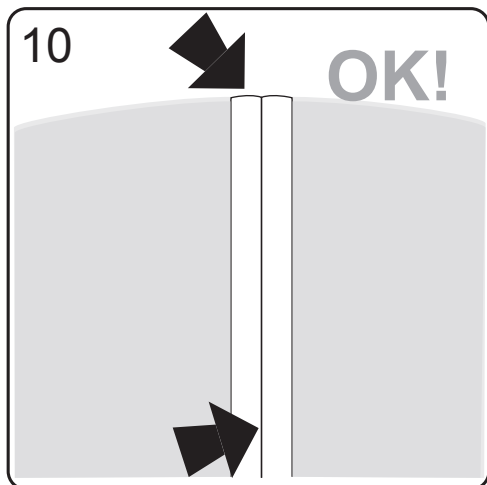

## Accessories Bags:

**Measurement:**

Model	A	B	C	D	E
90x90	900mm	900mm	1036mm	327mm	R450mm
80x80	800mm	800mm	895mm	227mm	R450mm

**Exploded View:**

**Exploded View:**

<b>Drawing Nr.</b>	<b>Spare Part Art. No.</b>	<b>Description</b>	<b>Unit</b>
1	9140-A	ST4x35mm screw	pc
2		ST4x10mm screw	pc
3		Screw cover	pc
4		Plastic plugs	pc
5		3.2 drill bit	pc
6	9140-B	ICE and FIX bottom gasket	set
7	9140-E	ICE handle set ( CC:145mm)	set
8	9140-F	Friendship handle set	set
9	9140-C	ICE alu magnetic gasket	set
10	9140-D	ICE wall profile (2.0m)	pc
11	9140-H	ICE and FIX hinge set for one door	set
12	9140-BD	ICE R 800 left door with hinge profile (Friendship pattern)	pc
	9140-BH	ICE R 900 left door with hinge profile (Friendship pattern)	pc
13	9140-BL	ICE R 800 right door with hinge profile (Friendship pattern)	pc
	9140-BP	ICE R 900 right door with hinge profile (Friendship pattern)	pc