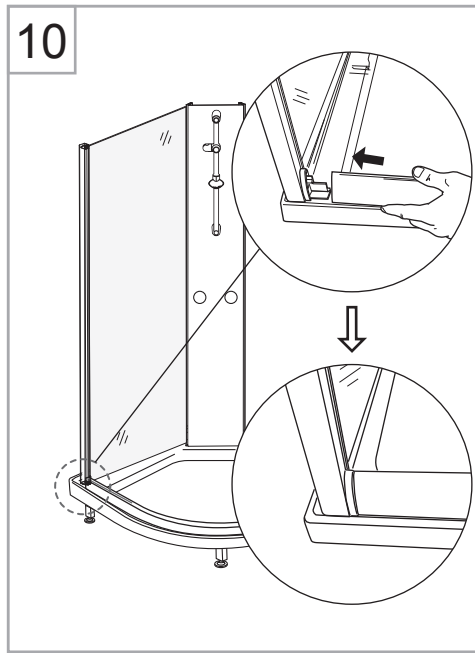

Tools Needed:

Accessories Bags:

Measurement:

Model	A	B	C	D	E
90x90	900mm	900mm	152mm	500mm	1040~1050mm

Exploded View:

Drawing Nr.	Art Nr.	Description	Unit
1		ST4x25mm screw	
2		Drill bit(3.2mm)	
3		Hexagon tail screw nut	
4	9400-A	Plastic M6 spacer	set
5		M6 washer bolt	
6		M6-ST4.5 tray corner screw	
7		Allen key	
8	9400-B	Plastic handle set	set
9	9400-C	Back panel gasket	set
10		Back panel bottom gasket	
11		Door water protection gasket	
12	9400-D	Side panel water protection gasket	set
13		Magenetic door gasket	
14	9400-E	Pacific plastic connector set with screws	set
15	9400-F	Glass clip set (upper & lower)	set
16	9400-G	Sliding bar	pc
17	9400-H	Shower head	pc

Drawing Nr.	Art Nr.	Description	Unit
18	9400-I	150cm shower hose	pc
19	9400-J	Sliding bar screw set	pc
20	9400-M	Plastic door stopper,ST4x10mm screw	set
21		Lower spring wheel	set
22	9400-AP	Upper wheel	
23	9400-AK	Pacific R tray 90x90	pc
24	9400-AL	Pacific R tray front	pc
25	9400-AM	Pacific R rail profile	pc
26	9400-AN	Back panel for pacific R	pc
27	9400-AO	Side panel glass for pacific R	pc
28	9400-W	Column for pacific	pc
29	9400-AQ	Door glass for pacific R	pc
30	9400-AG	Adjustable tray legs bolts with plastic feet	set
32	9400-AS	Drainage set	set
33	9400-AJ	Tray skirt clips with screw	pc