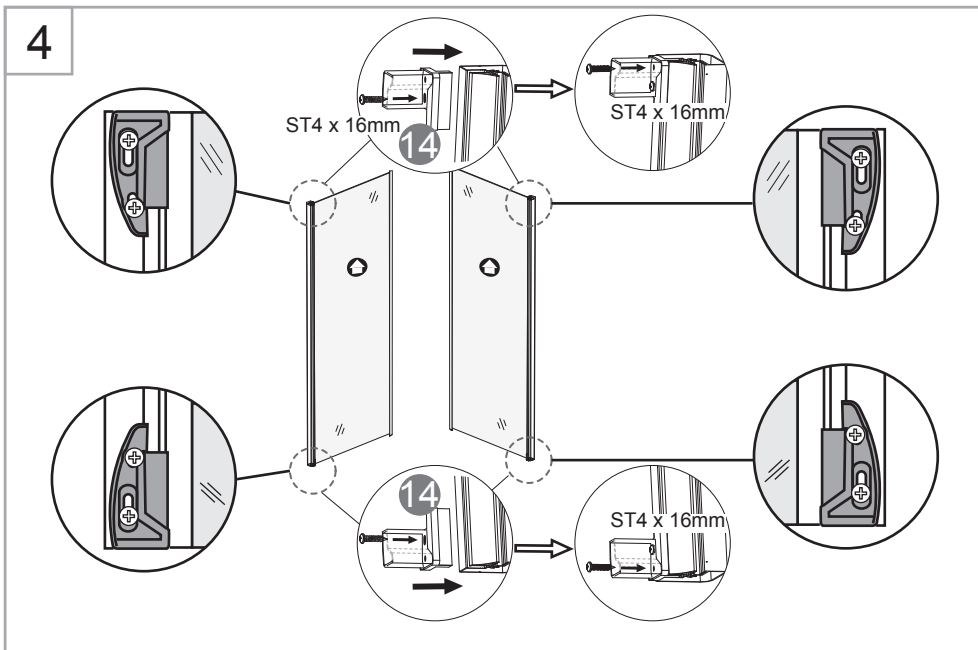

NORO®

PACIFIC R

Getting Start:

	<p>This product fulfils the EN14428 standard</p>		<p>Googles are recommended to protect the eyes</p>
	<p>All glass used are tempered security glass</p>		<p>Caution: Always Handle Glass With Care! Always protect the edges and corners of the glass when assembling.</p>
	<p>2 people are recommended to assemble this shower enclosure</p>		<p>Gloves are recommended to prevent slippery on glass</p>

Tools Needed:

Accessories Bags:

Measurement:

Model	A	B	C	D	E
90x90	900mm	900mm	152mm	500mm	1040~1050mm

Exploded View:

Drawing Nr.	Art Nr.	Description	Unit
1		ST4x25mm screw	
2		Drill bit(3.2mm)	
3		Hexagon tail screw nut	
4	9400-A	Plastic M6 spacer	set
5		M6 washer bolt	
6		M6-ST4.5 tray corner screw	
7		Allen key	
8	9400-B	Plastic handle set	set
9	9400-C	Back panel gasket	set
10		Back panel bottom gasket	
11		Door water protection gasket	
12	9400-D	Side panel water protection gasket	set
13		Magenetic door gasket	
14	9400-E	Pacific plastic connector set with screws	set
15	9400-F	Glass clip set (upper & lower)	set
16	9400-G	Sliding bar	pc
17	9400-H	Shower head	pc

Drawing Nr.	Art Nr.	Description	Unit
18	9400-I	150cm shower hose	pc
19	9400-J	Sliding bar screw set	pc
20	9400-M	Plastic door stopper,ST4x10mm screw	set
21		Lower spring wheel	set
22	9400-AP	Upper wheel	
23	9400-AK	Pacific R tray 90x90	pc
24	9400-AL	Pacific R tray front	pc
25	9400-AM	Pacific R rail profile	pc
26	9400-AN	Back panel for pacific R	pc
27	9400-AO	Side panel glass for pacific R	pc
28	9400-W	Column for pacific	pc
29	9400-AQ	Door glass for pacific R	pc
30	9400-AG	Adjustable tray legs bolts with plastic feet	set
32	9400-AS	Drainage set	set
33	9400-AJ	Tray skirt clips with screw	pc