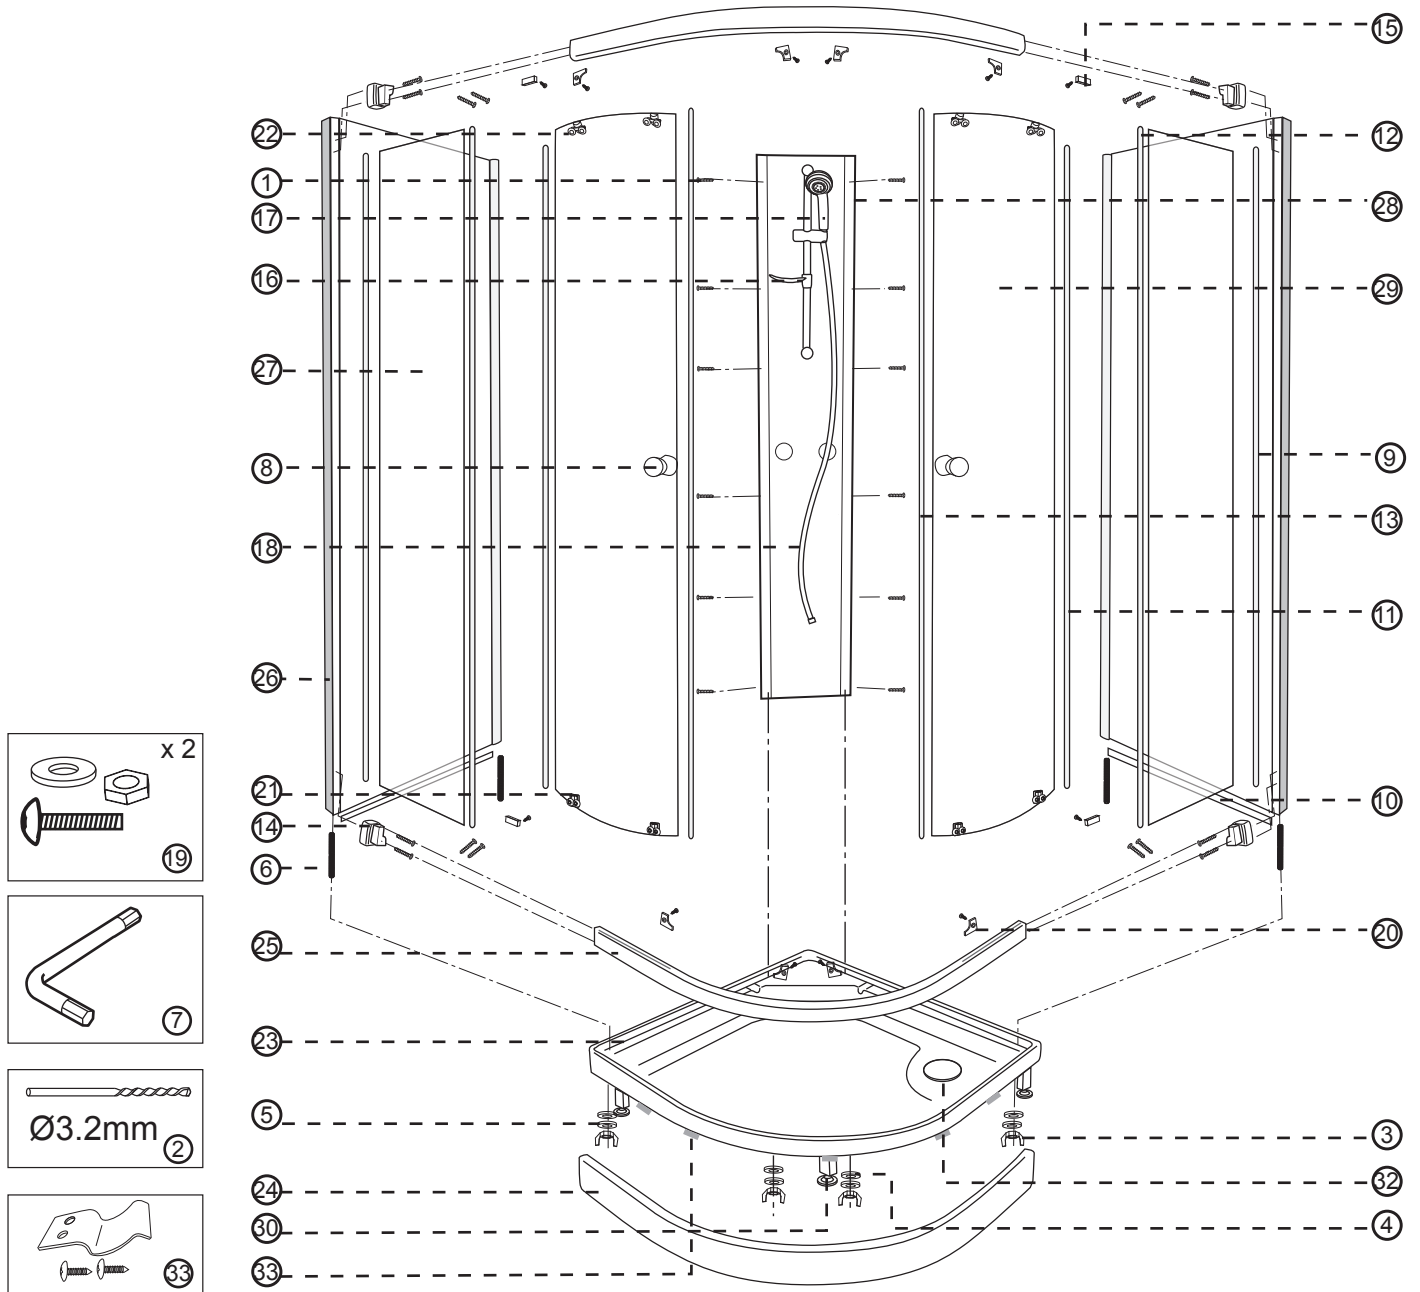

NORO®

PACIFIC R

Getting Start:

	<p>This product fulfils the EN14428 standard</p>		<p>Googles are recommended to protect the eyes</p>
	<p>All glass used are tempered security glass</p>		<p>Caution: Always Handle Glass With Care! Always protect the edges and corners of the glass when assembling.</p>
	<p>2 people are recommended to assemble this shower enclosure</p>		<p>Gloves are recommended to prevent slippery on glass</p>

Tools Needed:

Accessories Bags:

Measurement:

Model	A	B	C	D	E
90x90	900mm	900mm	152mm	500mm	1040~1050mm

Exploded View:

Drawing Nr.	Art Nr.	Description	Unit
1		ST4x25mm screw	
2		Drill bit(3.2mm)	
3		Hexagon tail screw nut	
4	9400-A	Plastic M6 spacer	set
5		M6 washer bolt	
6		M6-ST4.5 tray corner screw	
7		Allen key	
8	9400-B	Plastic handle set	set
9	9400-C	Back panel gasket	set
10		Back panel bottom gasket	
11		Door water protection gasket	
12	9400-D	Side panel water protection gasket	set
13		Magenetic door gasket	
14	9400-E	Pacific plastic connector set with screws	set
15	9400-F	Glass clip set (upper & lower)	set
16	9400-G	Sliding bar	pc
17	9400-H	Shower head	pc

Drawing Nr.	Art Nr.	Description	Unit
18	9400-I	150cm shower hose	pc
19	9400-J	Sliding bar screw set	pc
20	9400-M	Plastic door stopper,ST4x10mm screw	set
21		Lower spring wheel	set
22	9400-AP	Upper wheel	
23	9400-AK	Pacific R tray 90x90	pc
24	9400-AL	Pacific R tray front	pc
25	9400-AM	Pacific R rail profile	pc
26	9400-AN	Back panel for pacific R	pc
27	9400-AO	Side panel glass for pacific R	pc
28	9400-W	Column for pacific	pc
29	9400-AQ	Door glass for pacific R	pc
30	9400-AG	Adjustable tray legs bolts with plastic feet	set
32	9400-AS	Drainage set	set
33	9400-AJ	Tray skirt clips with screw	pc

18

19

20

21

22

23

24

25