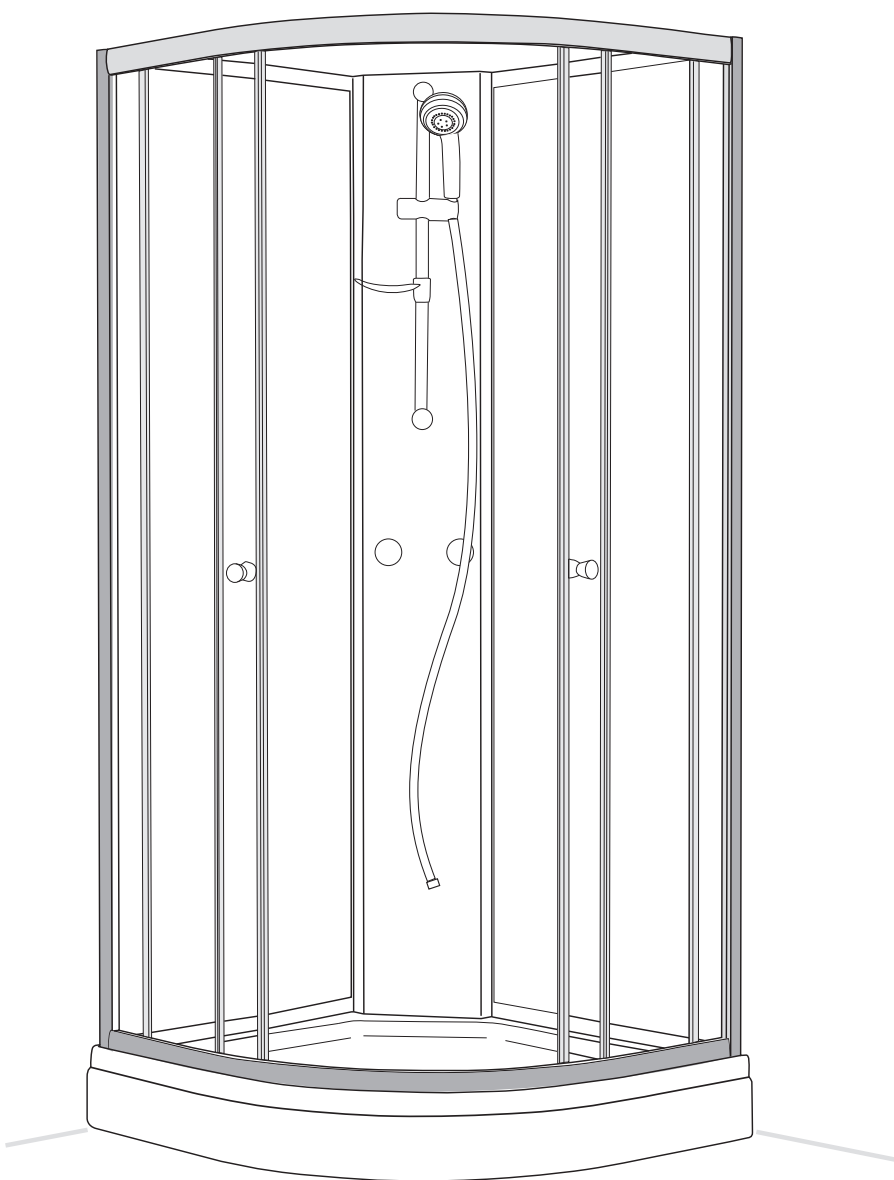

PACIFIC R

035 166430 **SE**
info@noro.se

020 7435740 **FI**
info@norokylpyhuone.fi

21 62 88 60 **NO**
info@noro.se

70 252822 **DK**
info@noro.dk