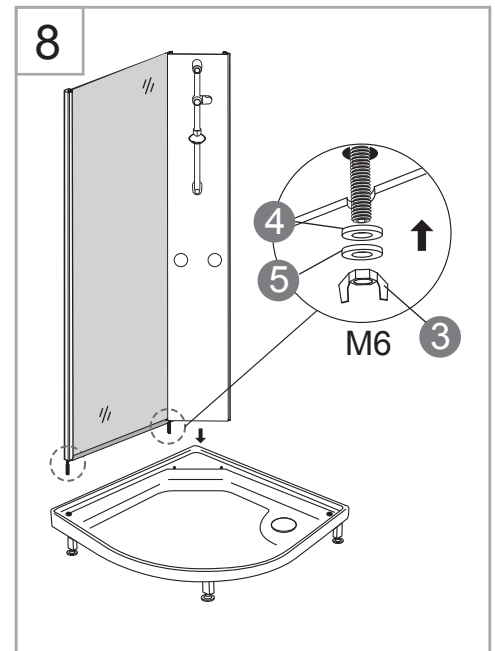

Tools Needed:

Accessories Bags:

Measurement:

Model	A	B	C	D	E
90x90	900mm	900mm	152mm	500mm	1040~1050mm

Exploded View:

Drawing Nr.	Art Nr.	Description	Unit
1		ST4x25mm screw	
2		Drill bit(3.2mm)	
3		Hexagon tail screw nut	
4	9400-A	Plastic M6 spacer	set
5		M6 washer bolt	
6		M6-ST4.5 tray corner screw	
7		Allen key	
8	9400-B	Plastic handle set	set
9	9400-C	Back panel gasket	set
10		Back panel bottom gasket	
11		Door water protection gasket	
12	9400-D	Side panel water protection gasket	set
13		Magenetic door gasket	
14	9400-E	Pacific plastic connector set with screws	set
15	9400-F	Glass clip set (upper & lower)	set
16	9400-G	Sliding bar	pc
17	9400-H	Shower head	pc

Drawing Nr.	Art Nr.	Description	Unit
18	9400-I	150cm shower hose	pc
19	9400-J	Sliding bar screw set	pc
20	9400-M	Plastic door stopper,ST4x10mm screw	set
21		Lower spring wheel	set
22	9400-AP	Upper wheel	
23	9400-AK	Pacific R tray 90x90	pc
24	9400-AL	Pacific R tray front	pc
25	9400-AM	Pacific R rail profile	pc
26	9400-AN	Back panel for pacific R	pc
27	9400-AO	Side panel glass for pacific R	pc
28	9400-W	Column for pacific	pc
29	9400-AQ	Door glass for pacific R	pc
30	9400-AG	Adjustable tray legs bolts with plastic feet	set
32	9400-AS	Drainage set	set
33	9400-AJ	Tray skirt clips with screw	pc