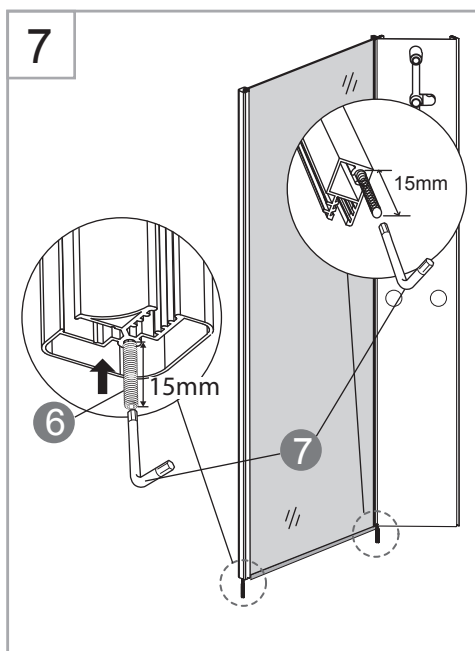

Tools Needed:

Accessories Bags:

Measurement:

Model	A	B	C	D	E
90x90	900mm	900mm	152mm	500mm	1040~1050mm

Exploded View:

Drawing Nr.	Art Nr.	Description	Unit
1		ST4x25mm screw	
2		Drill bit(3.2mm)	
3		Hexagon tail screw nut	
4	9400-A	Plastic M6 spacer	set
5		M6 washer bolt	
6		M6-ST4.5 tray corner screw	
7		Allen key	
8	9400-B	Plastic handle set	set
9	9400-C	Back panel gasket	set
10		Back panel bottom gasket	
11		Door water protection gasket	
12	9400-D	Side panel water protection gasket	set
13		Magenetic door gasket	
14	9400-E	Pacific plastic connector set with screws	set
15	9400-F	Glass clip set (upper & lower)	set
16	9400-G	Sliding bar	pc
17	9400-H	Shower head	pc

Drawing Nr.	Art Nr.	Description	Unit
18	9400-I	150cm shower hose	pc
19	9400-J	Sliding bar screw set	pc
20	9400-M	Plastic door stopper,ST4x10mm screw	set
21		Lower spring wheel	set
22	9400-AP	Upper wheel	
23	9400-AK	Pacific R tray 90x90	pc
24	9400-AL	Pacific R tray front	pc
25	9400-AM	Pacific R rail profile	pc
26	9400-AN	Back panel for pacific R	pc
27	9400-AO	Side panel glass for pacific R	pc
28	9400-W	Column for pacific	pc
29	9400-AQ	Door glass for pacific R	pc
30	9400-AG	Adjustable tray legs bolts with plastic feet	set
32	9400-AS	Drainage set	set
33	9400-AJ	Tray skirt clips with screw	pc