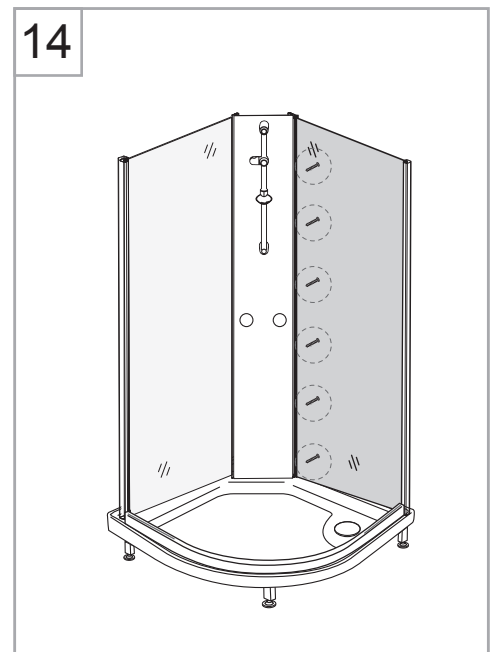

Tools Needed:

Accessories Bags:

Measurement:

Model	A	B	C	D	E
90x90	900mm	900mm	152mm	500mm	1040~1050mm

Exploded View:

Drawing Nr.	Art Nr.	Description	Unit
1		ST4x25mm screw	
2		Drill bit(3.2mm)	
3		Hexagon tail screw nut	
4	9400-A	Plastic M6 spacer	set
5		M6 washer bolt	
6		M6-ST4.5 tray corner screw	
7		Allen key	
8	9400-B	Plastic handle set	set
9	9400-C	Back panel gasket	set
10		Back panel bottom gasket	
11		Door water protection gasket	
12	9400-D	Side panel water protection gasket	set
13		Magenetic door gasket	
14	9400-E	Pacific plastic connector set with screws	set
15	9400-F	Glass clip set (upper & lower)	set
16	9400-G	Sliding bar	pc
17	9400-H	Shower head	pc

Drawing Nr.	Art Nr.	Description	Unit
18	9400-I	150cm shower hose	pc
19	9400-J	Sliding bar screw set	pc
20	9400-M	Plastic door stopper,ST4x10mm screw	set
21		Lower spring wheel	set
22	9400-AP	Upper wheel	
23	9400-AK	Pacific R tray 90x90	pc
24	9400-AL	Pacific R tray front	pc
25	9400-AM	Pacific R rail profile	pc
26	9400-AN	Back panel for pacific R	pc
27	9400-AO	Side panel glass for pacific R	pc
28	9400-W	Column for pacific	pc
29	9400-AQ	Door glass for pacific R	pc
30	9400-AG	Adjustable tray legs bolts with plastic feet	set
32	9400-AS	Drainage set	set
33	9400-AJ	Tray skirt clips with screw	pc