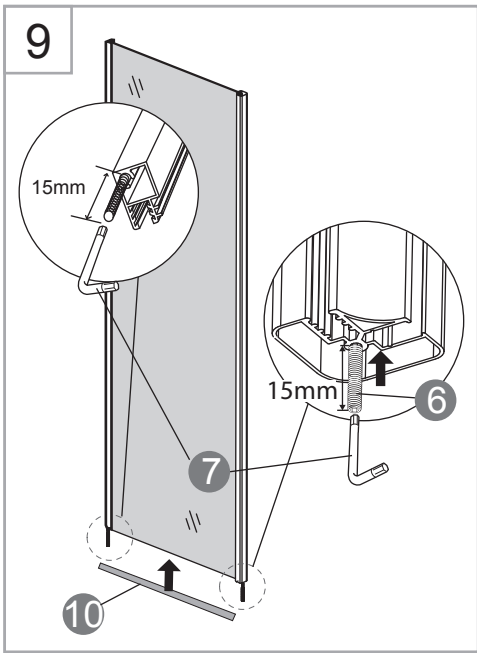

Tools Needed:

Accessories Bags:

Measurement:

Model	A	B	C	D	E
90x90	900mm	900mm	152mm	500mm	1040~1050mm

Exploded View:

Drawing Nr.	Art Nr.	Description	Unit
1		ST4x25mm screw	
2		Drill bit(3.2mm)	
3		Hexagon tail screw nut	
4	9400-A	Plastic M6 spacer	set
5		M6 washer bolt	
6		M6-ST4.5 tray corner screw	
7		Allen key	
8	9400-B	Plastic handle set	set
9	9400-C	Back panel gasket	set
10		Back panel bottom gasket	
11		Door water protection gasket	
12	9400-D	Side panel water protection gasket	set
13		Magenetic door gasket	
14	9400-E	Pacific plastic connector set with screws	set
15	9400-F	Glass clip set (upper & lower)	set
16	9400-G	Sliding bar	pc
17	9400-H	Shower head	pc

Drawing Nr.	Art Nr.	Description	Unit
18	9400-I	150cm shower hose	pc
19	9400-J	Sliding bar screw set	pc
20	9400-M	Plastic door stopper,ST4x10mm screw	set
21		Lower spring wheel	set
22	9400-AP	Upper wheel	
23	9400-AK	Pacific R tray 90x90	pc
24	9400-AL	Pacific R tray front	pc
25	9400-AM	Pacific R rail profile	pc
26	9400-AN	Back panel for pacific R	pc
27	9400-AO	Side panel glass for pacific R	pc
28	9400-W	Column for pacific	pc
29	9400-AQ	Door glass for pacific R	pc
30	9400-AG	Adjustable tray legs bolts with plastic feet	set
32	9400-AS	Drainage set	set
33	9400-AJ	Tray skirt clips with screw	pc