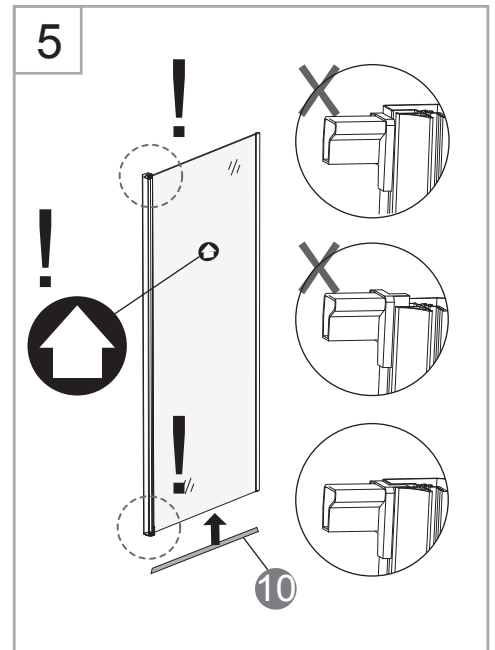

NORO®

PACIFIC R

Getting Start:

	<p>This product fulfils the EN14428 standard</p>		<p>Googles are recommended to protect the eyes</p>
	<p>All glass used are tempered security glass</p>		<p>Caution: Always Handle Glass With Care! Always protect the edges and corners of the glass when assembling.</p>
	<p>2 people are recommended to assemble this shower enclosure</p>		<p>Gloves are recommended to prevent slippery on glass</p>

Tools Needed:

Accessories Bags:

Measurement:

Model	A	B	C	D	E
90x90	900mm	900mm	152mm	500mm	1040~1050mm

Exploded View:

Drawing Nr.	Art Nr.	Description	Unit
1		ST4x25mm screw	
2		Drill bit(3.2mm)	
3		Hexagon tail screw nut	
4	9400-A	Plastic M6 spacer	set
5		M6 washer bolt	
6		M6-ST4.5 tray corner screw	
7		Allen key	
8	9400-B	Plastic handle set	set
9	9400-C	Back panel gasket	set
10		Back panel bottom gasket	
11		Door water protection gasket	
12	9400-D	Side panel water protection gasket	set
13		Magenetic door gasket	
14	9400-E	Pacific plastic connector set with screws	set
15	9400-F	Glass clip set (upper & lower)	set
16	9400-G	Sliding bar	pc
17	9400-H	Shower head	pc

Drawing Nr.	Art Nr.	Description	Unit
18	9400-I	150cm shower hose	pc
19	9400-J	Sliding bar screw set	pc
20	9400-M	Plastic door stopper,ST4x10mm screw	set
21		Lower spring wheel	set
22	9400-AP	Upper wheel	
23	9400-AK	Pacific R tray 90x90	pc
24	9400-AL	Pacific R tray front	pc
25	9400-AM	Pacific R rail profile	pc
26	9400-AN	Back panel for pacific R	pc
27	9400-AO	Side panel glass for pacific R	pc
28	9400-W	Column for pacific	pc
29	9400-AQ	Door glass for pacific R	pc
30	9400-AG	Adjustable tray legs bolts with plastic feet	set
32	9400-AS	Drainage set	set
33	9400-AJ	Tray skirt clips with screw	pc