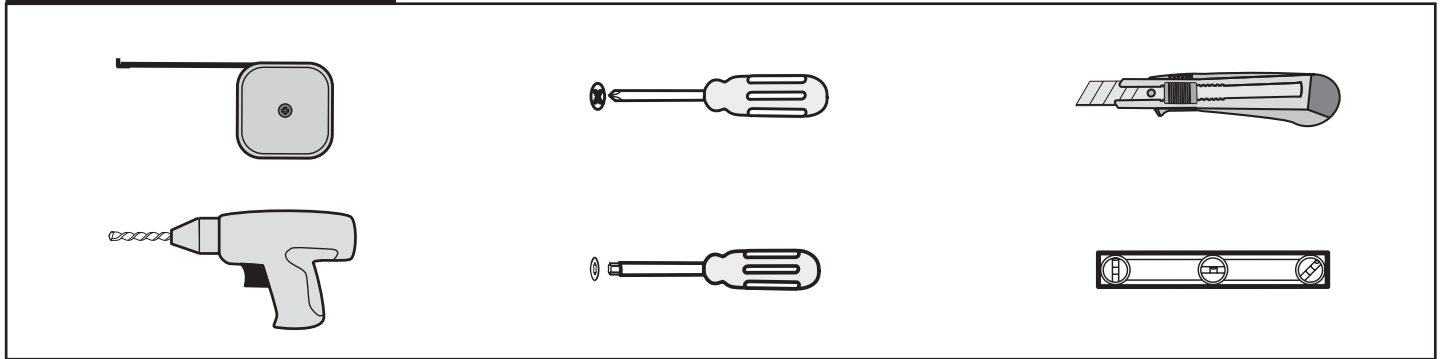

NORO®

PACIFIC R

Getting Start:

	<p>This product fulfils the EN14428 standard</p>		<p>Googles are recommended to protect the eyes</p>
	<p>All glass used are tempered security glass</p>		<p>Caution: Always Handle Glass With Care! Always protect the edges and corners of the glass when assembling.</p>
	<p>2 people are recommended to assemble this shower enclosure</p>		<p>Gloves are recommended to prevent slippery on glass</p>

Tools Needed:

Accessories Bags:

Measurement:

Model	A	B	C	D	E
90x90	900mm	900mm	152mm	500mm	1040~1050mm

Exploded View:

Drawing Nr.	Art Nr.	Description	Unit
1		ST4x25mm screw	
2		Drill bit(3.2mm)	
3		Hexagon tail screw nut	
4	9400-A	Plastic M6 spacer	set
5		M6 washer bolt	
6		M6-ST4.5 tray corner screw	
7		Allen key	
8	9400-B	Plastic handle set	set
9	9400-C	Back panel gasket	set
10		Back panel bottom gasket	
11		Door water protection gasket	
12	9400-D	Side panel water protection gasket	set
13		Magenetic door gasket	
14	9400-E	Pacific plastic connector set with screws	set
15	9400-F	Glass clip set (upper & lower)	set
16	9400-G	Sliding bar	pc
17	9400-H	Shower head	pc