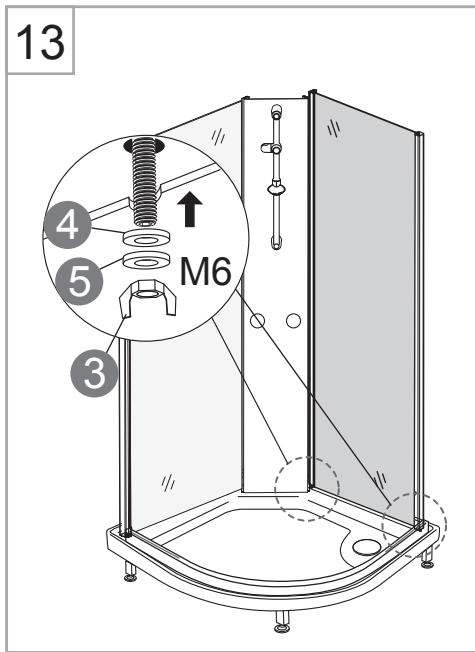

Tools Needed:

Accessories Bags:

Measurement:

Model	A	B	C	D	E
90x90	900mm	900mm	152mm	500mm	1040~1050mm

Exploded View:

Drawing Nr.	Art Nr.	Description	Unit
1		ST4x25mm screw	
2		Drill bit(3.2mm)	
3		Hexagon tail screw nut	
4	9400-A	Plastic M6 spacer	set
5		M6 washer bolt	
6		M6-ST4.5 tray corner screw	
7		Allen key	
8	9400-B	Plastic handle set	set
9	9400-C	Back panel gasket	set
10		Back panel bottom gasket	
11		Door water protection gasket	
12	9400-D	Side panel water protection gasket	set
13		Magenetic door gasket	
14	9400-E	Pacific plastic connector set with screws	set
15	9400-F	Glass clip set (upper & lower)	set
16	9400-G	Sliding bar	pc
17	9400-H	Shower head	pc

Drawing Nr.	Art Nr.	Description	Unit
18	9400-I	150cm shower hose	pc
19	9400-J	Sliding bar screw set	pc
20	9400-M	Plastic door stopper,ST4x10mm screw	set
21		Lower spring wheel	set
22	9400-AP	Upper wheel	
23	9400-AK	Pacific R tray 90x90	pc
24	9400-AL	Pacific R tray front	pc
25	9400-AM	Pacific R rail profile	pc
26	9400-AN	Back panel for pacific R	pc
27	9400-AO	Side panel glass for pacific R	pc
28	9400-W	Column for pacific	pc
29	9400-AQ	Door glass for pacific R	pc
30	9400-AG	Adjustable tray legs bolts with plastic feet	set
32	9400-AS	Drainage set	set
33	9400-AJ	Tray skirt clips with screw	pc