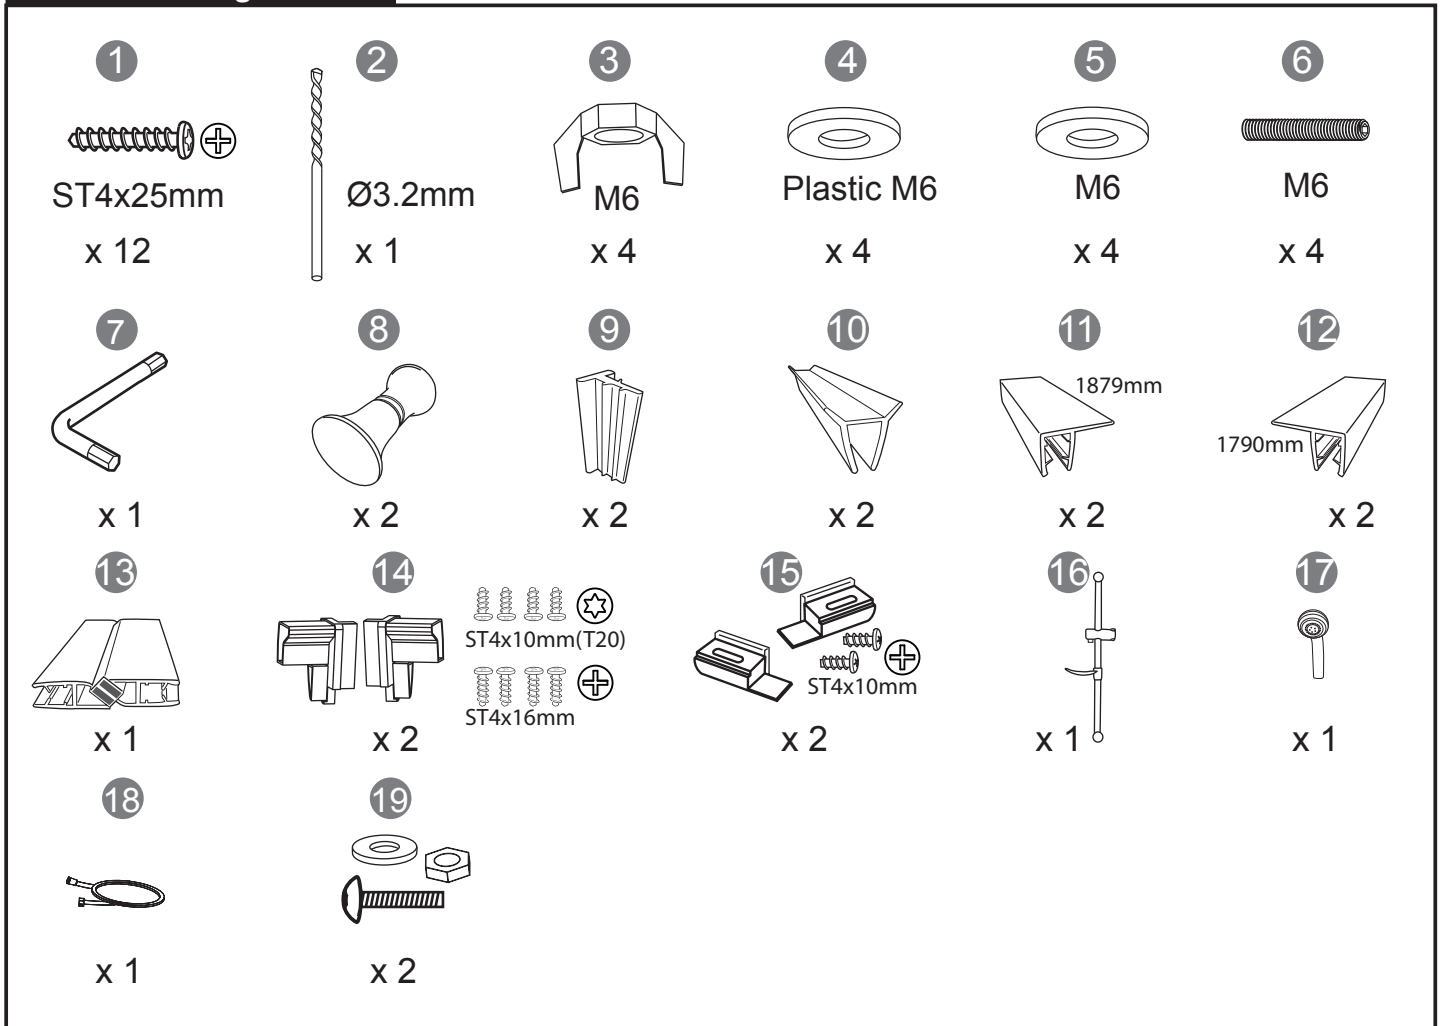

NORO®

PACIFIC R

Getting Start:

	<p>This product fulfils the EN14428 standard</p>		<p>Googles are recommended to protect the eyes</p>
	<p>All glass used are tempered security glass</p>		<p>Caution: Always Handle Glass With Care! Always protect the edges and corners of the glass when assembling.</p>
	<p>2 people are recommended to assemble this shower enclosure</p>		<p>Gloves are recommended to prevent slippery on glass</p>

Tools Needed:

Accessories Bags:

Measurement:

Model	A	B	C	D	E
90x90	900mm	900mm	152mm	500mm	1040~1050mm

Exploded View:

Drawing Nr.	Art Nr.	Description	Unit
1		ST4x25mm screw	
2		Drill bit(3.2mm)	
3		Hexagon tail screw nut	
4	9400-A	Plastic M6 spacer	set
5		M6 washer bolt	
6		M6-ST4.5 tray corner screw	
7		Allen key	
8	9400-B	Plastic handle set	set
9	9400-C	Back panel gasket	set
10		Back panel bottom gasket	
11		Door water protection gasket	
12	9400-D	Side panel water protection gasket	set
13		Magenetic door gasket	
14	9400-E	Pacific plastic connector set with screws	set
15	9400-F	Glass clip set (upper & lower)	set
16	9400-G	Sliding bar	pc
17	9400-H	Shower head	pc

Drawing Nr.	Art Nr.	Description	Unit
18	9400-I	150cm shower hose	pc
19	9400-J	Sliding bar screw set	pc
20	9400-M	Plastic door stopper,ST4x10mm screw	set
21		Lower spring wheel	set
22	9400-AP	Upper wheel	
23	9400-AK	Pacific R tray 90x90	pc
24	9400-AL	Pacific R tray front	pc
25	9400-AM	Pacific R rail profile	pc
26	9400-AN	Back panel for pacific R	pc
27	9400-AO	Side panel glass for pacific R	pc
28	9400-W	Column for pacific	pc
29	9400-AQ	Door glass for pacific R	pc
30	9400-AG	Adjustable tray legs bolts with plastic feet	set
32	9400-AS	Drainage set	set
33	9400-AJ	Tray skirt clips with screw	pc

18

19

20

21

22

23

24

25