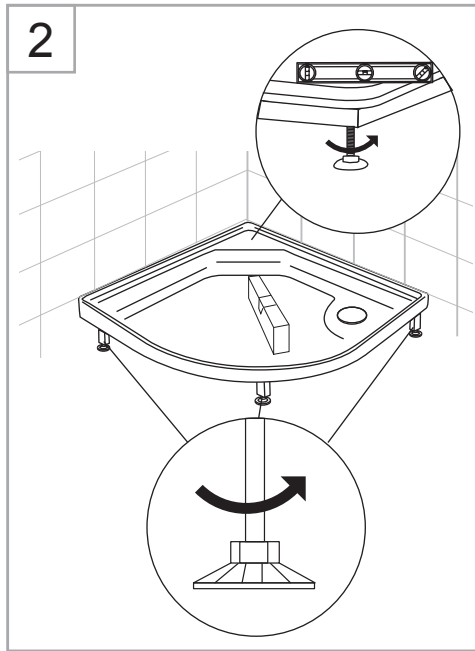

Tools Needed:

Accessories Bags:

Measurement:

Model	A	B	C	D	E
90x90	900mm	900mm	152mm	500mm	1040~1050mm

Exploded View:

Drawing Nr.	Art Nr.	Description	Unit
1		ST4x25mm screw	
2		Drill bit(3.2mm)	
3		Hexagon tail screw nut	
4	9400-A	Plastic M6 spacer	set
5		M6 washer bolt	
6		M6-ST4.5 tray corner screw	
7		Allen key	
8	9400-B	Plastic handle set	set
9	9400-C	Back panel gasket	set
10		Back panel bottom gasket	
11		Door water protection gasket	
12	9400-D	Side panel water protection gasket	set
13		Magenetic door gasket	
14	9400-E	Pacific plastic connector set with screws	set
15	9400-F	Glass clip set (upper & lower)	set
16	9400-G	Sliding bar	pc
17	9400-H	Shower head	pc

Drawing Nr.	Art Nr.	Description	Unit
18	9400-I	150cm shower hose	pc
19	9400-J	Sliding bar screw set	pc
20	9400-M	Plastic door stopper,ST4x10mm screw	set
21		Lower spring wheel	set
22	9400-AP	Upper wheel	
23	9400-AK	Pacific R tray 90x90	pc
24	9400-AL	Pacific R tray front	pc
25	9400-AM	Pacific R rail profile	pc
26	9400-AN	Back panel for pacific R	pc
27	9400-AO	Side panel glass for pacific R	pc
28	9400-W	Column for pacific	pc
29	9400-AQ	Door glass for pacific R	pc
30	9400-AG	Adjustable tray legs bolts with plastic feet	set
32	9400-AS	Drainage set	set
33	9400-AJ	Tray skirt clips with screw	pc