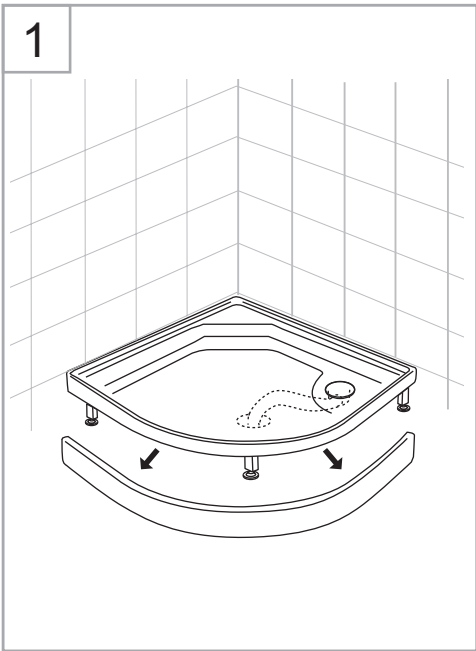

Tools Needed:

Accessories Bags:

Measurement:

Model	A	B	C	D	E
90x90	900mm	900mm	152mm	500mm	1040~1050mm

Exploded View:

Drawing Nr.	Art Nr.	Description	Unit
1		ST4x25mm screw	
2		Drill bit(3.2mm)	
3		Hexagon tail screw nut	
4	9400-A	Plastic M6 spacer	set
5		M6 washer bolt	
6		M6-ST4.5 tray corner screw	
7		Allen key	
8	9400-B	Plastic handle set	set
9	9400-C	Back panel gasket	set
10		Back panel bottom gasket	
11		Door water protection gasket	
12	9400-D	Side panel water protection gasket	set
13		Magenetic door gasket	
14	9400-E	Pacific plastic connector set with screws	set
15	9400-F	Glass clip set (upper & lower)	set
16	9400-G	Sliding bar	pc
17	9400-H	Shower head	pc

Drawing Nr.	Art Nr.	Description	Unit
18	9400-I	150cm shower hose	pc
19	9400-J	Sliding bar screw set	pc
20	9400-M	Plastic door stopper,ST4x10mm screw	set
21		Lower spring wheel	set
22	9400-AP	Upper wheel	
23	9400-AK	Pacific R tray 90x90	pc
24	9400-AL	Pacific R tray front	pc
25	9400-AM	Pacific R rail profile	pc
26	9400-AN	Back panel for pacific R	pc
27	9400-AO	Side panel glass for pacific R	pc
28	9400-W	Column for pacific	pc
29	9400-AQ	Door glass for pacific R	pc
30	9400-AG	Adjustable tray legs bolts with plastic feet	set
32	9400-AS	Drainage set	set
33	9400-AJ	Tray skirt clips with screw	pc