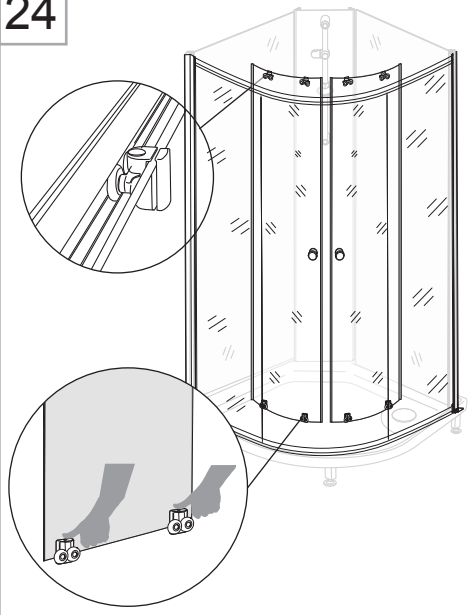

Tools Needed:

Accessories Bags:

Measurement:

Model	A	B	C	D	E
90x90	900mm	900mm	152mm	500mm	1040~1050mm

Exploded View:

Drawing Nr.	Art Nr.	Description	Unit
1		ST4x25mm screw	
2		Drill bit(3.2mm)	
3		Hexagon tail screw nut	
4	9400-A	Plastic M6 spacer	set
5		M6 washer bolt	
6		M6-ST4.5 tray corner screw	
7		Allen key	
8	9400-B	Plastic handle set	set
9	9400-C	Back panel gasket	set
10		Back panel bottom gasket	
11		Door water protection gasket	
12	9400-D	Side panel water protection gasket	set
13		Magenetic door gasket	
14	9400-E	Pacific plastic connector set with screws	set
15	9400-F	Glass clip set (upper & lower)	set
16	9400-G	Sliding bar	pc
17	9400-H	Shower head	pc

Drawing Nr.	Art Nr.	Description	Unit
18	9400-I	150cm shower hose	pc
19	9400-J	Sliding bar screw set	pc
20	9400-M	Plastic door stopper,ST4x10mm screw	set
21		Lower spring wheel	set
22	9400-AP	Upper wheel	
23	9400-AK	Pacific R tray 90x90	pc
24	9400-AL	Pacific R tray front	pc
25	9400-AM	Pacific R rail profile	pc
26	9400-AN	Back panel for pacific R	pc
27	9400-AO	Side panel glass for pacific R	pc
28	9400-W	Column for pacific	pc
29	9400-AQ	Door glass for pacific R	pc
30	9400-AG	Adjustable tray legs bolts with plastic feet	set
32	9400-AS	Drainage set	set
33	9400-AJ	Tray skirt clips with screw	pc

18

19

20

21

22

23

24

25