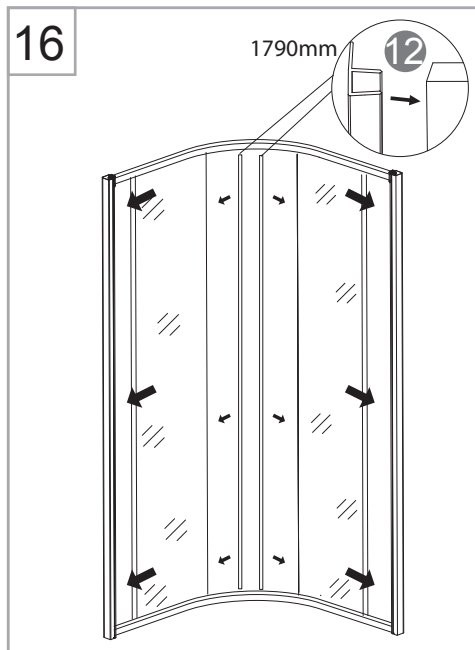

Tools Needed:

Accessories Bags:

Measurement:

Model	A	B	C	D	E
90x90	900mm	900mm	152mm	500mm	1040~1050mm

Exploded View:

Drawing Nr.	Art Nr.	Description	Unit
1		ST4x25mm screw	
2		Drill bit(3.2mm)	
3		Hexagon tail screw nut	
4	9400-A	Plastic M6 spacer	set
5		M6 washer bolt	
6		M6-ST4.5 tray corner screw	
7		Allen key	
8	9400-B	Plastic handle set	set
9	9400-C	Back panel gasket	set
10		Back panel bottom gasket	
11		Door water protection gasket	
12	9400-D	Side panel water protection gasket	set
13		Magenetic door gasket	
14	9400-E	Pacific plastic connector set with screws	set
15	9400-F	Glass clip set (upper & lower)	set
16	9400-G	Sliding bar	pc
17	9400-H	Shower head	pc

Drawing Nr.	Art Nr.	Description	Unit
18	9400-I	150cm shower hose	pc
19	9400-J	Sliding bar screw set	pc
20	9400-M	Plastic door stopper,ST4x10mm screw	set
21		Lower spring wheel	set
22	9400-AP	Upper wheel	
23	9400-AK	Pacific R tray 90x90	pc
24	9400-AL	Pacific R tray front	pc
25	9400-AM	Pacific R rail profile	pc
26	9400-AN	Back panel for pacific R	pc
27	9400-AO	Side panel glass for pacific R	pc
28	9400-W	Column for pacific	pc
29	9400-AQ	Door glass for pacific R	pc
30	9400-AG	Adjustable tray legs bolts with plastic feet	set
32	9400-AS	Drainage set	set
33	9400-AJ	Tray skirt clips with screw	pc