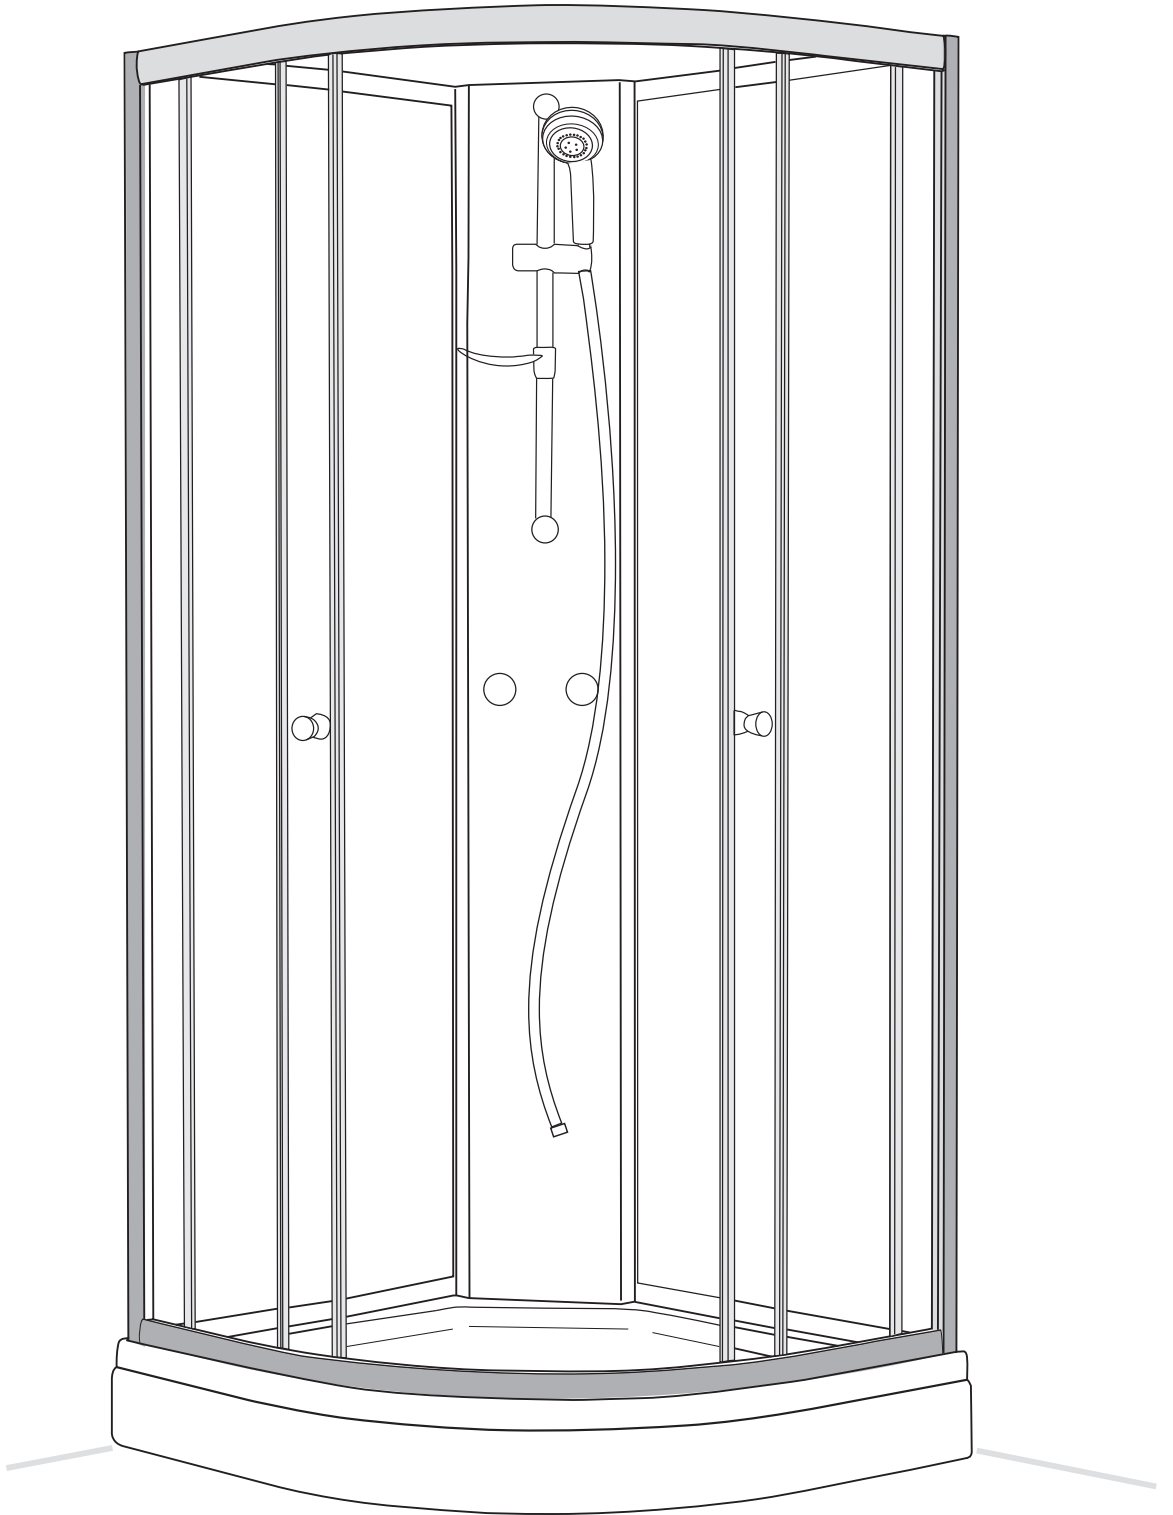

NORO®

PACIFIC R

Getting Start:

	<p>This product fulfils the EN14428 standard</p>		<p>Googles are recommended to protect the eyes</p>
	<p>All glass used are tempered security glass</p>		<p>Caution: Always Handle Glass With Care! Always protect the edges and corners of the glass when assembling.</p>
	<p>2 people are recommended to assemble this shower enclosure</p>		<p>Gloves are recommended to prevent slippery on glass</p>

Tools Needed:

Accessories Bags:

Measurement:

Model	A	B	C	D	E
90x90	900mm	900mm	152mm	500mm	1040~1050mm

Exploded View:

Drawing Nr.	Art Nr.	Description	Unit
1		ST4x25mm screw	
2		Drill bit(3.2mm)	
3		Hexagon tail screw nut	
4	9400-A	Plastic M6 spacer	set
5		M6 washer bolt	
6		M6-ST4.5 tray corner screw	
7		Allen key	
8	9400-B	Plastic handle set	set
9	9400-C	Back panel gasket	set
10		Back panel bottom gasket	
11		Door water protection gasket	
12	9400-D	Side panel water protection gasket	set
13		Magenetic door gasket	
14	9400-E	Pacific plastic connector set with screws	set
15	9400-F	Glass clip set (upper & lower)	set
16	9400-G	Sliding bar	pc
17	9400-H	Shower head	pc

Drawing Nr.	Art Nr.	Description	Unit
18	9400-I	150cm shower hose	pc
19	9400-J	Sliding bar screw set	pc
20	9400-M	Plastic door stopper,ST4x10mm screw	set
21		Lower spring wheel	set
22	9400-AP	Upper wheel	
23	9400-AK	Pacific R tray 90x90	pc
24	9400-AL	Pacific R tray front	pc
25	9400-AM	Pacific R rail profile	pc
26	9400-AN	Back panel for pacific R	pc
27	9400-AO	Side panel glass for pacific R	pc
28	9400-W	Column for pacific	pc
29	9400-AQ	Door glass for pacific R	pc
30	9400-AG	Adjustable tray legs bolts with plastic feet	set
32	9400-AS	Drainage set	set
33	9400-AJ	Tray skirt clips with screw	pc