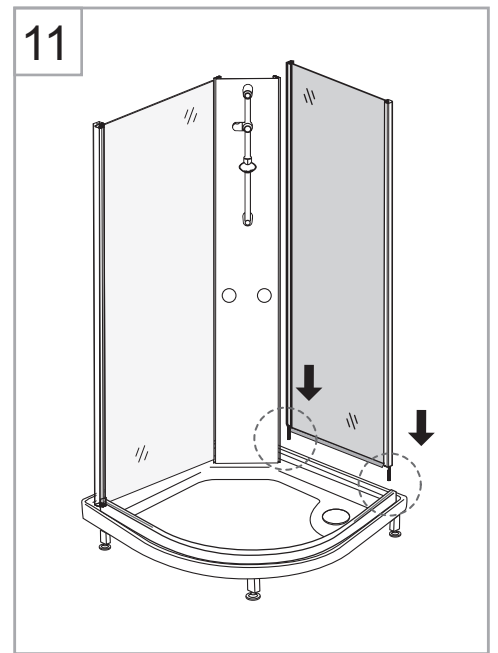

Tools Needed:

Accessories Bags:

Measurement:

Model	A	B	C	D	E
90x90	900mm	900mm	152mm	500mm	1040~1050mm

Exploded View:

Drawing Nr.	Art Nr.	Description	Unit
1		ST4x25mm screw	
2		Drill bit(3.2mm)	
3		Hexagon tail screw nut	
4	9400-A	Plastic M6 spacer	set
5		M6 washer bolt	
6		M6-ST4.5 tray corner screw	
7		Allen key	
8	9400-B	Plastic handle set	set
9	9400-C	Back panel gasket	set
10		Back panel bottom gasket	
11		Door water protection gasket	
12	9400-D	Side panel water protection gasket	set
13		Magenetic door gasket	
14	9400-E	Pacific plastic connector set with screws	set
15	9400-F	Glass clip set (upper & lower)	set
16	9400-G	Sliding bar	pc
17	9400-H	Shower head	pc

Drawing Nr.	Art Nr.	Description	Unit
18	9400-I	150cm shower hose	pc
19	9400-J	Sliding bar screw set	pc
20	9400-M	Plastic door stopper,ST4x10mm screw	set
21		Lower spring wheel	set
22	9400-AP	Upper wheel	
23	9400-AK	Pacific R tray 90x90	pc
24	9400-AL	Pacific R tray front	pc
25	9400-AM	Pacific R rail profile	pc
26	9400-AN	Back panel for pacific R	pc
27	9400-AO	Side panel glass for pacific R	pc
28	9400-W	Column for pacific	pc
29	9400-AQ	Door glass for pacific R	pc
30	9400-AG	Adjustable tray legs bolts with plastic feet	set
32	9400-AS	Drainage set	set
33	9400-AJ	Tray skirt clips with screw	pc