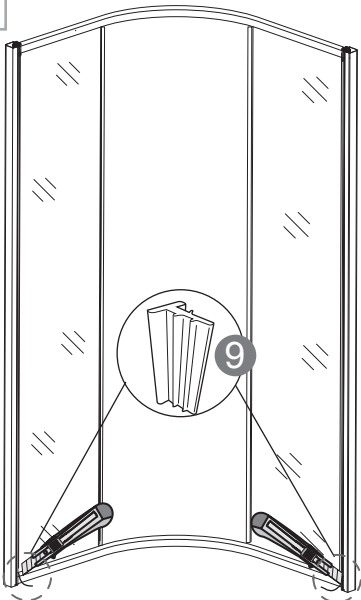

Tools Needed:

Accessories Bags:

Measurement:

Model	A	B	C	D	E
90x90	900mm	900mm	152mm	500mm	1040~1050mm

Exploded View:

Drawing Nr.	Art Nr.	Description	Unit
1		ST4x25mm screw	
2		Drill bit(3.2mm)	
3		Hexagon tail screw nut	
4	9400-A	Plastic M6 spacer	set
5		M6 washer bolt	
6		M6-ST4.5 tray corner screw	
7		Allen key	
8	9400-B	Plastic handle set	set
9	9400-C	Back panel gasket	set
10		Back panel bottom gasket	
11		Door water protection gasket	
12	9400-D	Side panel water protection gasket	set
13		Magenetic door gasket	
14	9400-E	Pacific plastic connector set with screws	set
15	9400-F	Glass clip set (upper & lower)	set
16	9400-G	Sliding bar	pc
17	9400-H	Shower head	pc

Drawing Nr.	Art Nr.	Description	Unit
18	9400-I	150cm shower hose	pc
19	9400-J	Sliding bar screw set	pc
20	9400-M	Plastic door stopper,ST4x10mm screw	set
21		Lower spring wheel	set
22	9400-AP	Upper wheel	
23	9400-AK	Pacific R tray 90x90	pc
24	9400-AL	Pacific R tray front	pc
25	9400-AM	Pacific R rail profile	pc
26	9400-AN	Back panel for pacific R	pc
27	9400-AO	Side panel glass for pacific R	pc
28	9400-W	Column for pacific	pc
29	9400-AQ	Door glass for pacific R	pc
30	9400-AG	Adjustable tray legs bolts with plastic feet	set
32	9400-AS	Drainage set	set
33	9400-AJ	Tray skirt clips with screw	pc

18

19

20

21

22

23

24

25