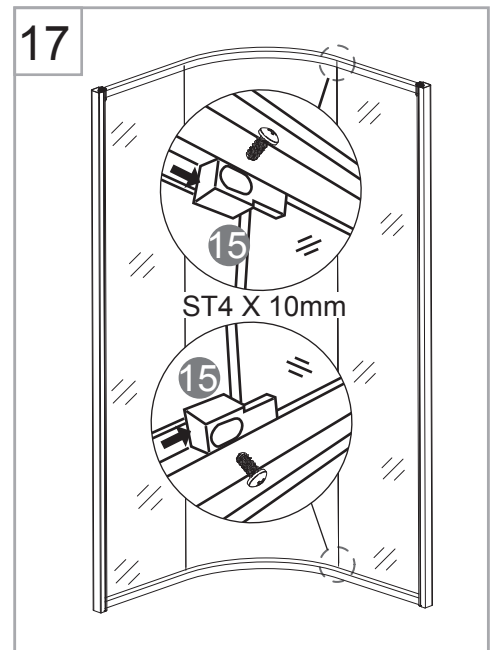

Tools Needed:

Accessories Bags:

Measurement:

Model	A	B	C	D	E
90x90	900mm	900mm	152mm	500mm	1040~1050mm

Exploded View:

Drawing Nr.	Art Nr.	Description	Unit
1		ST4x25mm screw	
2		Drill bit(3.2mm)	
3		Hexagon tail screw nut	
4	9400-A	Plastic M6 spacer	set
5		M6 washer bolt	
6		M6-ST4.5 tray corner screw	
7		Allen key	
8	9400-B	Plastic handle set	set
9	9400-C	Back panel gasket	set
10		Back panel bottom gasket	
11		Door water protection gasket	
12	9400-D	Side panel water protection gasket	set
13		Magenetic door gasket	
14	9400-E	Pacific plastic connector set with screws	set
15	9400-F	Glass clip set (upper & lower)	set
16	9400-G	Sliding bar	pc
17	9400-H	Shower head	pc

Drawing Nr.	Art Nr.	Description	Unit
18	9400-I	150cm shower hose	pc
19	9400-J	Sliding bar screw set	pc
20	9400-M	Plastic door stopper,ST4x10mm screw	set
21		Lower spring wheel	set
22	9400-AP	Upper wheel	
23	9400-AK	Pacific R tray 90x90	pc
24	9400-AL	Pacific R tray front	pc
25	9400-AM	Pacific R rail profile	pc
26	9400-AN	Back panel for pacific R	pc
27	9400-AO	Side panel glass for pacific R	pc
28	9400-W	Column for pacific	pc
29	9400-AQ	Door glass for pacific R	pc
30	9400-AG	Adjustable tray legs bolts with plastic feet	set
32	9400-AS	Drainage set	set
33	9400-AJ	Tray skirt clips with screw	pc