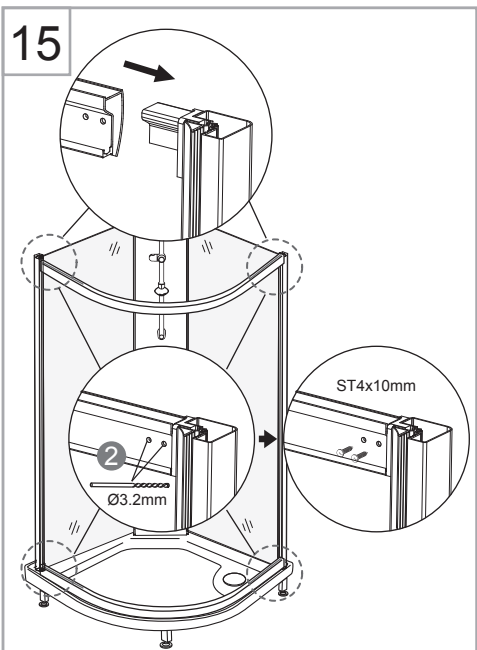

Tools Needed:

Accessories Bags:

Measurement:

Model	A	B	C	D	E
90x90	900mm	900mm	152mm	500mm	1040~1050mm

Exploded View:

Drawing Nr.	Art Nr.	Description	Unit
1		ST4x25mm screw	
2		Drill bit(3.2mm)	
3		Hexagon tail screw nut	
4	9400-A	Plastic M6 spacer	set
5		M6 washer bolt	
6		M6-ST4.5 tray corner screw	
7		Allen key	
8	9400-B	Plastic handle set	set
9	9400-C	Back panel gasket	set
10		Back panel bottom gasket	
11		Door water protection gasket	
12	9400-D	Side panel water protection gasket	set
13		Magenetic door gasket	
14	9400-E	Pacific plastic connector set with screws	set
15	9400-F	Glass clip set (upper & lower)	set
16	9400-G	Sliding bar	pc
17	9400-H	Shower head	pc

Drawing Nr.	Art Nr.	Description	Unit
18	9400-I	150cm shower hose	pc
19	9400-J	Sliding bar screw set	pc
20	9400-M	Plastic door stopper,ST4x10mm screw	set
21		Lower spring wheel	set
22	9400-AP	Upper wheel	
23	9400-AK	Pacific R tray 90x90	pc
24	9400-AL	Pacific R tray front	pc
25	9400-AM	Pacific R rail profile	pc
26	9400-AN	Back panel for pacific R	pc
27	9400-AO	Side panel glass for pacific R	pc
28	9400-W	Column for pacific	pc
29	9400-AQ	Door glass for pacific R	pc
30	9400-AG	Adjustable tray legs bolts with plastic feet	set
32	9400-AS	Drainage set	set
33	9400-AJ	Tray skirt clips with screw	pc