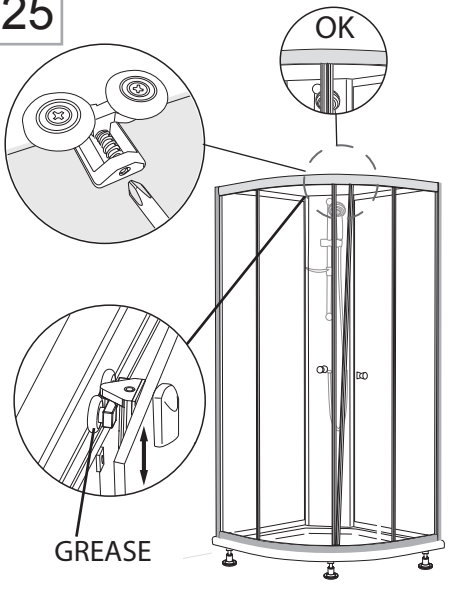

Tools Needed:

Accessories Bags:

Measurement:

Model	A	B	C	D	E
90x90	900mm	900mm	152mm	500mm	1040~1050mm

Exploded View:

Drawing Nr.	Art Nr.	Description	Unit
1		ST4x25mm screw	
2		Drill bit(3.2mm)	
3		Hexagon tail screw nut	
4	9400-A	Plastic M6 spacer	set
5		M6 washer bolt	
6		M6-ST4.5 tray corner screw	
7		Allen key	
8	9400-B	Plastic handle set	set
9	9400-C	Back panel gasket	set
10		Back panel bottom gasket	
11		Door water protection gasket	
12	9400-D	Side panel water protection gasket	set
13		Magenetic door gasket	
14	9400-E	Pacific plastic connector set with screws	set
15	9400-F	Glass clip set (upper & lower)	set
16	9400-G	Sliding bar	pc
17	9400-H	Shower head	pc

Drawing Nr.	Art Nr.	Description	Unit
18	9400-I	150cm shower hose	pc
19	9400-J	Sliding bar screw set	pc
20	9400-M	Plastic door stopper,ST4x10mm screw	set
21		Lower spring wheel	set
22	9400-AP	Upper wheel	
23	9400-AK	Pacific R tray 90x90	pc
24	9400-AL	Pacific R tray front	pc
25	9400-AM	Pacific R rail profile	pc
26	9400-AN	Back panel for pacific R	pc
27	9400-AO	Side panel glass for pacific R	pc
28	9400-W	Column for pacific	pc
29	9400-AQ	Door glass for pacific R	pc
30	9400-AG	Adjustable tray legs bolts with plastic feet	set
32	9400-AS	Drainage set	set
33	9400-AJ	Tray skirt clips with screw	pc

18

19

20

21

22

23

24

25