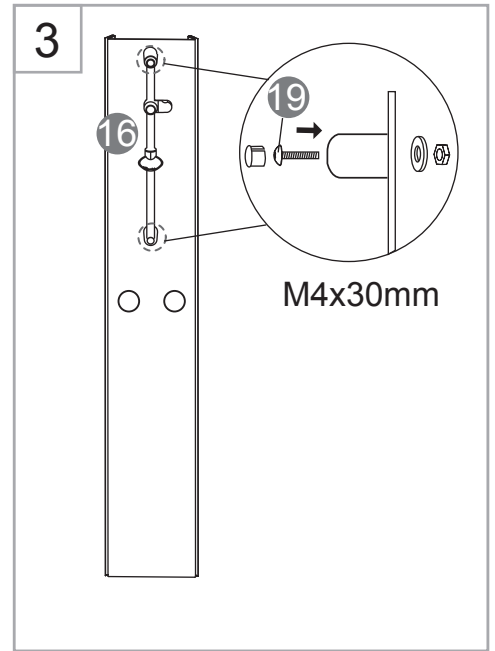

Tools Needed:

Accessories Bags:

Measurement:

Model	A	B	C	D	E
90x90	900mm	900mm	152mm	500mm	1040~1050mm

Exploded View:

Drawing Nr.	Art Nr.	Description	Unit
1		ST4x25mm screw	
2		Drill bit(3.2mm)	
3		Hexagon tail screw nut	
4	9400-A	Plastic M6 spacer	set
5		M6 washer bolt	
6		M6-ST4.5 tray corner screw	
7		Allen key	
8	9400-B	Plastic handle set	set
9	9400-C	Back panel gasket	set
10		Back panel bottom gasket	
11		Door water protection gasket	
12	9400-D	Side panel water protection gasket	set
13		Magenetic door gasket	
14	9400-E	Pacific plastic connector set with screws	set
15	9400-F	Glass clip set (upper & lower)	set
16	9400-G	Sliding bar	pc
17	9400-H	Shower head	pc

Drawing Nr.	Art Nr.	Description	Unit
18	9400-I	150cm shower hose	pc
19	9400-J	Sliding bar screw set	pc
20	9400-M	Plastic door stopper,ST4x10mm screw	set
21		Lower spring wheel	set
22	9400-AP	Upper wheel	
23	9400-AK	Pacific R tray 90x90	pc
24	9400-AL	Pacific R tray front	pc
25	9400-AM	Pacific R rail profile	pc
26	9400-AN	Back panel for pacific R	pc
27	9400-AO	Side panel glass for pacific R	pc
28	9400-W	Column for pacific	pc
29	9400-AQ	Door glass for pacific R	pc
30	9400-AG	Adjustable tray legs bolts with plastic feet	set
32	9400-AS	Drainage set	set
33	9400-AJ	Tray skirt clips with screw	pc