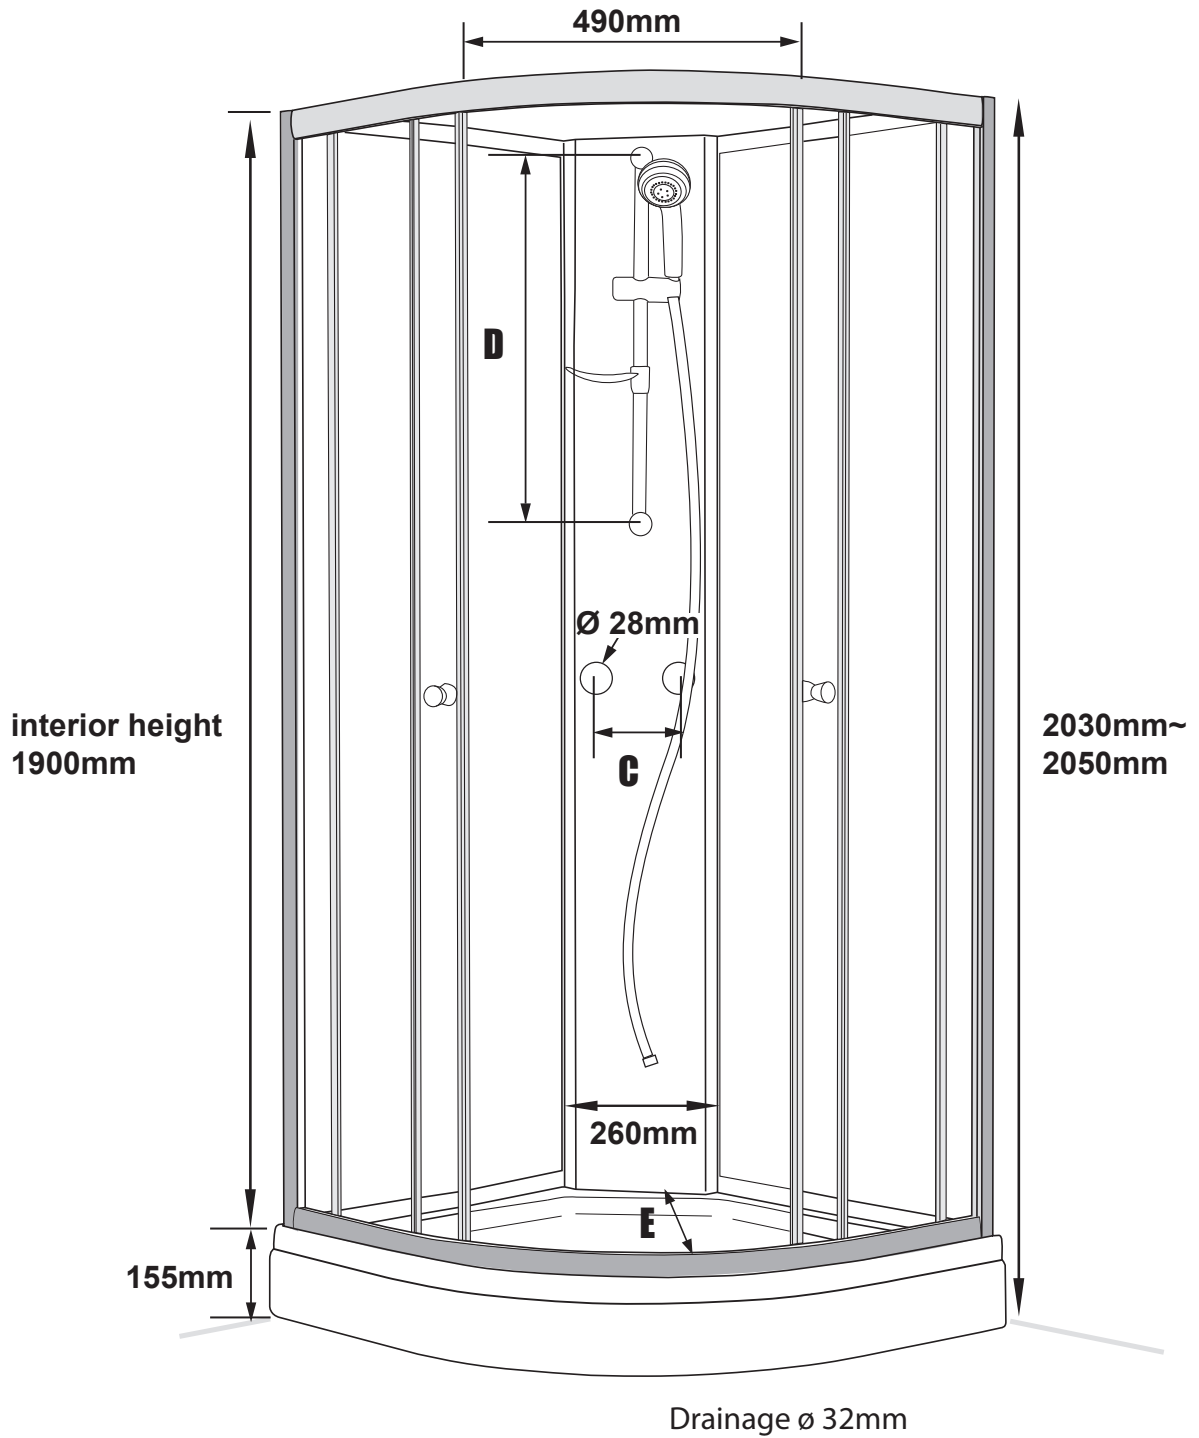

NORO®

PACIFIC R

Getting Start:

	<p>This product fulfils the EN14428 standard</p>		<p>Googles are recommended to protect the eyes</p>
	<p>All glass used are tempered security glass</p>		<p>Caution: Always Handle Glass With Care! Always protect the edges and corners of the glass when assembling.</p>
	<p>2 people are recommended to assemble this shower enclosure</p>		<p>Gloves are recommended to prevent slippery on glass</p>

Tools Needed:

Accessories Bags:

Measurement:

Model	A	B	C	D	E
90x90	900mm	900mm	152mm	500mm	1040~1050mm

Exploded View:

Drawing Nr.	Art Nr.	Description	Unit
1		ST4x25mm screw	
2		Drill bit(3.2mm)	
3		Hexagon tail screw nut	
4	9400-A	Plastic M6 spacer	set
5		M6 washer bolt	
6		M6-ST4.5 tray corner screw	
7		Allen key	
8	9400-B	Plastic handle set	set
9	9400-C	Back panel gasket	set
10		Back panel bottom gasket	
11		Door water protection gasket	
12	9400-D	Side panel water protection gasket	set
13		Magenetic door gasket	
14	9400-E	Pacific plastic connector set with screws	set
15	9400-F	Glass clip set (upper & lower)	set
16	9400-G	Sliding bar	pc
17	9400-H	Shower head	pc

Drawing Nr.	Art Nr.	Description	Unit
18	9400-I	150cm shower hose	pc
19	9400-J	Sliding bar screw set	pc
20	9400-M	Plastic door stopper,ST4x10mm screw	set
21		Lower spring wheel	set
22	9400-AP	Upper wheel	
23	9400-AK	Pacific R tray 90x90	pc
24	9400-AL	Pacific R tray front	pc
25	9400-AM	Pacific R rail profile	pc
26	9400-AN	Back panel for pacific R	pc
27	9400-AO	Side panel glass for pacific R	pc
28	9400-W	Column for pacific	pc
29	9400-AQ	Door glass for pacific R	pc
30	9400-AG	Adjustable tray legs bolts with plastic feet	set
32	9400-AS	Drainage set	set
33	9400-AJ	Tray skirt clips with screw	pc

18

19

20

21

22

23

24

25