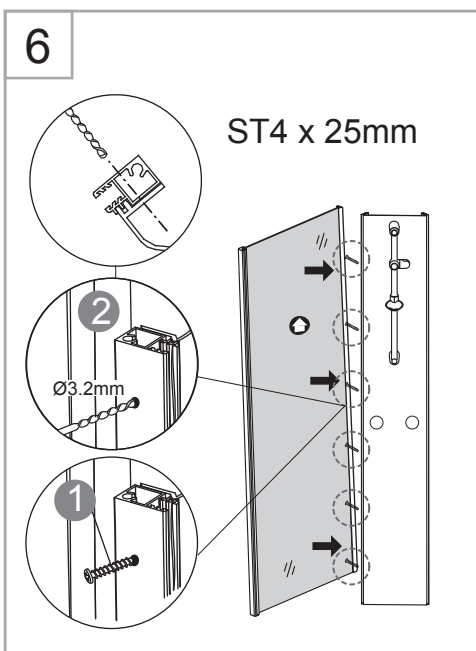

Tools Needed:

Accessories Bags:

Measurement:

Model	A	B	C	D	E
90x90	900mm	900mm	152mm	500mm	1040~1050mm

Exploded View:

Drawing Nr.	Art Nr.	Description	Unit
1		ST4x25mm screw	
2		Drill bit(3.2mm)	
3		Hexagon tail screw nut	
4	9400-A	Plastic M6 spacer	set
5		M6 washer bolt	
6		M6-ST4.5 tray corner screw	
7		Allen key	
8	9400-B	Plastic handle set	set
9	9400-C	Back panel gasket	set
10		Back panel bottom gasket	
11		Door water protection gasket	
12	9400-D	Side panel water protection gasket	set
13		Magenetic door gasket	
14	9400-E	Pacific plastic connector set with screws	set
15	9400-F	Glass clip set (upper & lower)	set
16	9400-G	Sliding bar	pc
17	9400-H	Shower head	pc

Drawing Nr.	Art Nr.	Description	Unit
18	9400-I	150cm shower hose	pc
19	9400-J	Sliding bar screw set	pc
20	9400-M	Plastic door stopper,ST4x10mm screw	set
21		Lower spring wheel	set
22	9400-AP	Upper wheel	
23	9400-AK	Pacific R tray 90x90	pc
24	9400-AL	Pacific R tray front	pc
25	9400-AM	Pacific R rail profile	pc
26	9400-AN	Back panel for pacific R	pc
27	9400-AO	Side panel glass for pacific R	pc
28	9400-W	Column for pacific	pc
29	9400-AQ	Door glass for pacific R	pc
30	9400-AG	Adjustable tray legs bolts with plastic feet	set
32	9400-AS	Drainage set	set
33	9400-AJ	Tray skirt clips with screw	pc