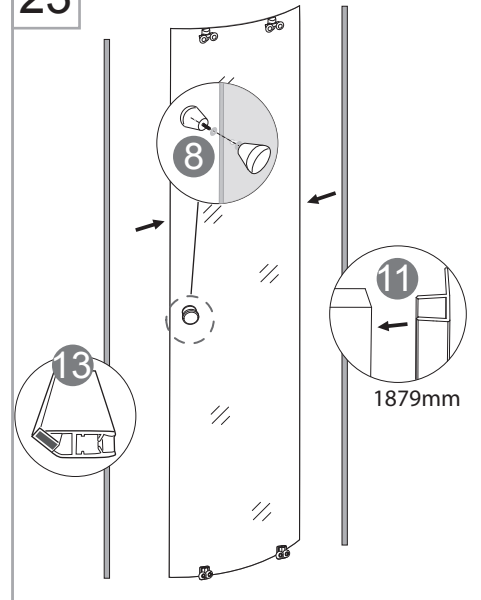

Tools Needed:

Accessories Bags:

Measurement:

Model	A	B	C	D	E
90x90	900mm	900mm	152mm	500mm	1040~1050mm

Exploded View:

Drawing Nr.	Art Nr.	Description	Unit
1		ST4x25mm screw	
2		Drill bit(3.2mm)	
3		Hexagon tail screw nut	
4	9400-A	Plastic M6 spacer	set
5		M6 washer bolt	
6		M6-ST4.5 tray corner screw	
7		Allen key	
8	9400-B	Plastic handle set	set
9	9400-C	Back panel gasket	set
10		Back panel bottom gasket	
11		Door water protection gasket	
12	9400-D	Side panel water protection gasket	set
13		Magenetic door gasket	
14	9400-E	Pacific plastic connector set with screws	set
15	9400-F	Glass clip set (upper & lower)	set
16	9400-G	Sliding bar	pc
17	9400-H	Shower head	pc

Drawing Nr.	Art Nr.	Description	Unit
18	9400-I	150cm shower hose	pc
19	9400-J	Sliding bar screw set	pc
20	9400-M	Plastic door stopper,ST4x10mm screw	set
21		Lower spring wheel	set
22	9400-AP	Upper wheel	
23	9400-AK	Pacific R tray 90x90	pc
24	9400-AL	Pacific R tray front	pc
25	9400-AM	Pacific R rail profile	pc
26	9400-AN	Back panel for pacific R	pc
27	9400-AO	Side panel glass for pacific R	pc
28	9400-W	Column for pacific	pc
29	9400-AQ	Door glass for pacific R	pc
30	9400-AG	Adjustable tray legs bolts with plastic feet	set
32	9400-AS	Drainage set	set
33	9400-AJ	Tray skirt clips with screw	pc

18

19

20

21

22

23

24

25