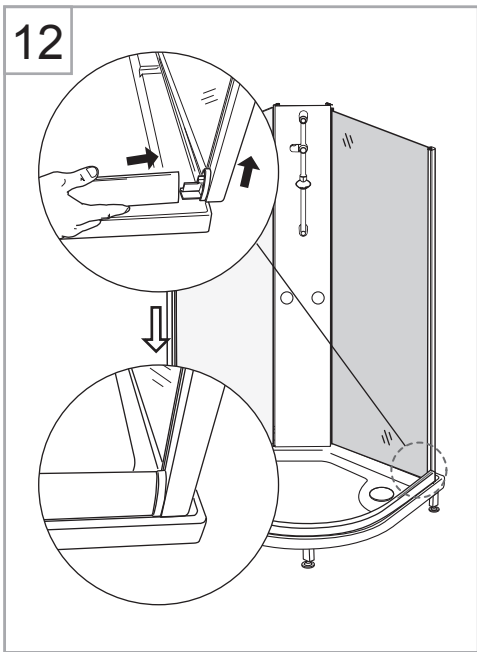

Tools Needed:

Accessories Bags:

Measurement:

Model	A	B	C	D	E
90x90	900mm	900mm	152mm	500mm	1040~1050mm

Exploded View:

Drawing Nr.	Art Nr.	Description	Unit
1		ST4x25mm screw	
2		Drill bit(3.2mm)	
3		Hexagon tail screw nut	
4	9400-A	Plastic M6 spacer	set
5		M6 washer bolt	
6		M6-ST4.5 tray corner screw	
7		Allen key	
8	9400-B	Plastic handle set	set
9	9400-C	Back panel gasket	set
10		Back panel bottom gasket	
11		Door water protection gasket	
12	9400-D	Side panel water protection gasket	set
13		Magenetic door gasket	
14	9400-E	Pacific plastic connector set with screws	set
15	9400-F	Glass clip set (upper & lower)	set
16	9400-G	Sliding bar	pc
17	9400-H	Shower head	pc

Drawing Nr.	Art Nr.	Description	Unit
18	9400-I	150cm shower hose	pc
19	9400-J	Sliding bar screw set	pc
20	9400-M	Plastic door stopper,ST4x10mm screw	set
21		Lower spring wheel	set
22	9400-AP	Upper wheel	
23	9400-AK	Pacific R tray 90x90	pc
24	9400-AL	Pacific R tray front	pc
25	9400-AM	Pacific R rail profile	pc
26	9400-AN	Back panel for pacific R	pc
27	9400-AO	Side panel glass for pacific R	pc
28	9400-W	Column for pacific	pc
29	9400-AQ	Door glass for pacific R	pc
30	9400-AG	Adjustable tray legs bolts with plastic feet	set
32	9400-AS	Drainage set	set
33	9400-AJ	Tray skirt clips with screw	pc