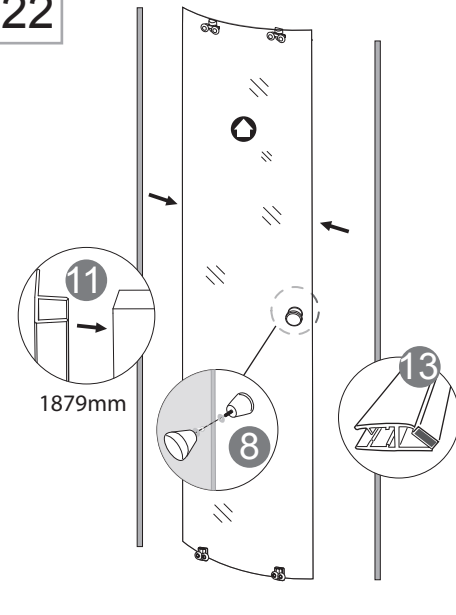

Tools Needed:

Accessories Bags:

Measurement:

Model	A	B	C	D	E
90x90	900mm	900mm	152mm	500mm	1040~1050mm

Exploded View:

Drawing Nr.	Art Nr.	Description	Unit
1		ST4x25mm screw	
2		Drill bit(3.2mm)	
3		Hexagon tail screw nut	
4	9400-A	Plastic M6 spacer	set
5		M6 washer bolt	
6		M6-ST4.5 tray corner screw	
7		Allen key	
8	9400-B	Plastic handle set	set
9	9400-C	Back panel gasket	set
10		Back panel bottom gasket	
11		Door water protection gasket	
12	9400-D	Side panel water protection gasket	set
13		Magenetic door gasket	
14	9400-E	Pacific plastic connector set with screws	set
15	9400-F	Glass clip set (upper & lower)	set
16	9400-G	Sliding bar	pc
17	9400-H	Shower head	pc

Drawing Nr.	Art Nr.	Description	Unit
18	9400-I	150cm shower hose	pc
19	9400-J	Sliding bar screw set	pc
20	9400-M	Plastic door stopper,ST4x10mm screw	set
21		Lower spring wheel	set
22	9400-AP	Upper wheel	
23	9400-AK	Pacific R tray 90x90	pc
24	9400-AL	Pacific R tray front	pc
25	9400-AM	Pacific R rail profile	pc
26	9400-AN	Back panel for pacific R	pc
27	9400-AO	Side panel glass for pacific R	pc
28	9400-W	Column for pacific	pc
29	9400-AQ	Door glass for pacific R	pc
30	9400-AG	Adjustable tray legs bolts with plastic feet	set
32	9400-AS	Drainage set	set
33	9400-AJ	Tray skirt clips with screw	pc

18

19

20

21

22

23

24

25